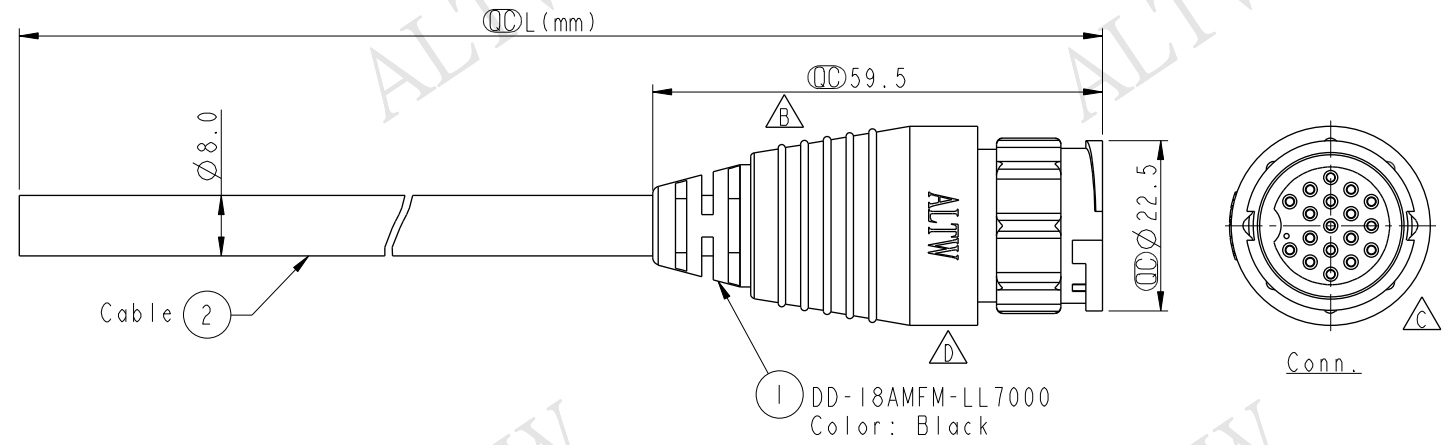

THIS DOCUMENT IS SUBJECT TO CHANGE WITHOUT NOTICE. IT IS CONFIDENTIAL AND A PROPERTY OF AMPHENOL LTW. DISCLOSURE TO THIRD PARTY HAS TO BE AUTHORIZED BY AMPHENOL LTW.

REV.	ECN NO.	DATE	SIGN	DESCRIPTION
B	LEN-760045	2007/06/20	Rommel Vergara	Change Dimension from 61.5 to 59.5
C	LEN-0C0600~603	2010/11/26	Ivan	Change View.
D	LEN1510486~489	2015/01/09	Sam	Update Logo.

DD-18AMFM-LL7AXX

XX : 01~99Meters  
 01 : 01Meter  
 02 : 02Meters  
 ...  
 99 : 99Meters

Cable Length(L): 01~99Meters

1 DD-18AMFM-LL7000  
 Color: Black

Pin Assignments  
 Front View

Black	黑	9	Blue/White	藍/白	18
Red	紅	8	Green/White	綠/白	17
Pink	粉紅	7	Orange/White	橙/白	16
Gray	灰	6	Red/White	紅/白	15
Yellow	黃	5	Brown/White	棕/白	14
Green	綠	4	Black/White	黑/白	13
White	白	3	Light Green	淺綠	12
Blue	藍	2	Purple	紫	11
Brown	棕	1	Orange	橙	10
Wire Color	Conn.		Wire Color	Conn.	

Pin Out

- Note:
- \* Ⓞ Important Dimension To Check.
  - \* Waterproof Rate: IP67
  - \* Connector: Nylon+GF, Black.
  - \* Female Pin: Copper Alloy Gold Plated.
  - \* Cable: UL2464 24AWG\*18C+Drain+AI/My PVC Jacket UV Resistant, OD=8.0, Black.
  - \* Cable Length Tolerance: 01M: 40mm  
 02M~05M: ±60mm  
 06M~10M: ±100mm  
 11M~30M: ±200mm  
 31M~99M: ±500mm

UNIT: mm	
TOLERANCE	±0.5 mm

TITLE LARGE CABLE LOCK 18PIN M CONN F PIN			
SCALE 1:1	SIZE A4	SHEET 1 OF 1	
REV. D	WC-REV. A.1	Ⓞ: Inspection item	

**Amphenol LTW**  
 安費諾亮泰企業股份有限公司

ITEM NO	DRAWN BY Sam	DATE 2015-01-09
DWG NO DD-18AMFM-LL7AXX	CHECKED BY Vicky	DATE 2015-01-09
CUSTOMER ALTW	APPROVED BY Rita	DATE 2015-01-09