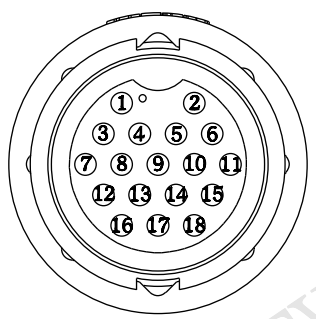

THIS DOCUMENT IS SUBJECT TO CHANGE WITHOUT NOTICE. IT IS CONFIDENTIAL AND A PROPERTY OF AMPHENOL LTW. DISCLOSURE TO THIRD PARTY HAS TO BE AUTHORIZED BY AMPHENOL LTW.

REV.	ECN NO.	DATE	SIGN	DESCRIPTION
B	LEN-760045	2007/06/20	Rommel Vergara	Change Dimension from 61.5 to 59.5
C	LEN-0C0600~603	2010/11/26	Ivan	Change View.
D	LEN1510486~489	2015/01/09	Sam	Update Logo.

DD-18AMFM-LL7AXX

XX : 01~99Meters  
 01 : 01Meter  
 02 : 02Meters  
 ...  
 99 : 99Meters

Cable Length(L): 01~99Meters

1 DD-18AMFM-LL7000  
 Color: Black

Pin Assignments  
 Front View

Black	黑	9	Blue/White	藍/白	18
Red	紅	8	Green/White	綠/白	17
Pink	粉紅	7	Orange/White	橙/白	16
Gray	灰	6	Red/White	紅/白	15
Yellow	黃	5	Brown/White	棕/白	14
Green	綠	4	Black/White	黑/白	13
White	白	3	Light Green	淺綠	12
Blue	藍	2	Purple	紫	11
Brown	棕	1	Orange	橙	10
Wire Color	Conn.		Wire Color	Conn.	

Pin Out

- Note:
- \* Ⓞ Important Dimension To Check.
  - \* Waterproof Rate: IP67
  - \* Connector: Nylon+GF, Black.
  - \* Female Pin: Copper Alloy Gold Plated.
  - \* Cable: UL2464 24AWG\*18C+Drain+AI/My PVC Jacket UV Resistant, OD=8.0, Black.
  - \* Cable Length Tolerance: 01M: 40mm  
 02M~05M: ±60mm  
 06M~10M: ±100mm  
 11M~30M: ±200mm  
 31M~99M: ±500mm

UNIT: mm	
TOLERANCE	±0.5 mm

TITLE LARGE CABLE LOCK 18PIN M CONN F PIN			
SCALE 1:1	SIZE A4	SHEET 1 OF 1	
REV. D	WC-REV. A.1	Ⓞ: Inspection item	

**Amphenol LTW**  
 安費諾亮泰企業股份有限公司

ITEM NO	DRAWN BY Sam	DATE 2015-01-09
DWG NO DD-18AMFM-LL7AXX	CHECKED BY Vicky	DATE 2015-01-09
CUSTOMER ALTW	APPROVED BY Rita	DATE 2015-01-09