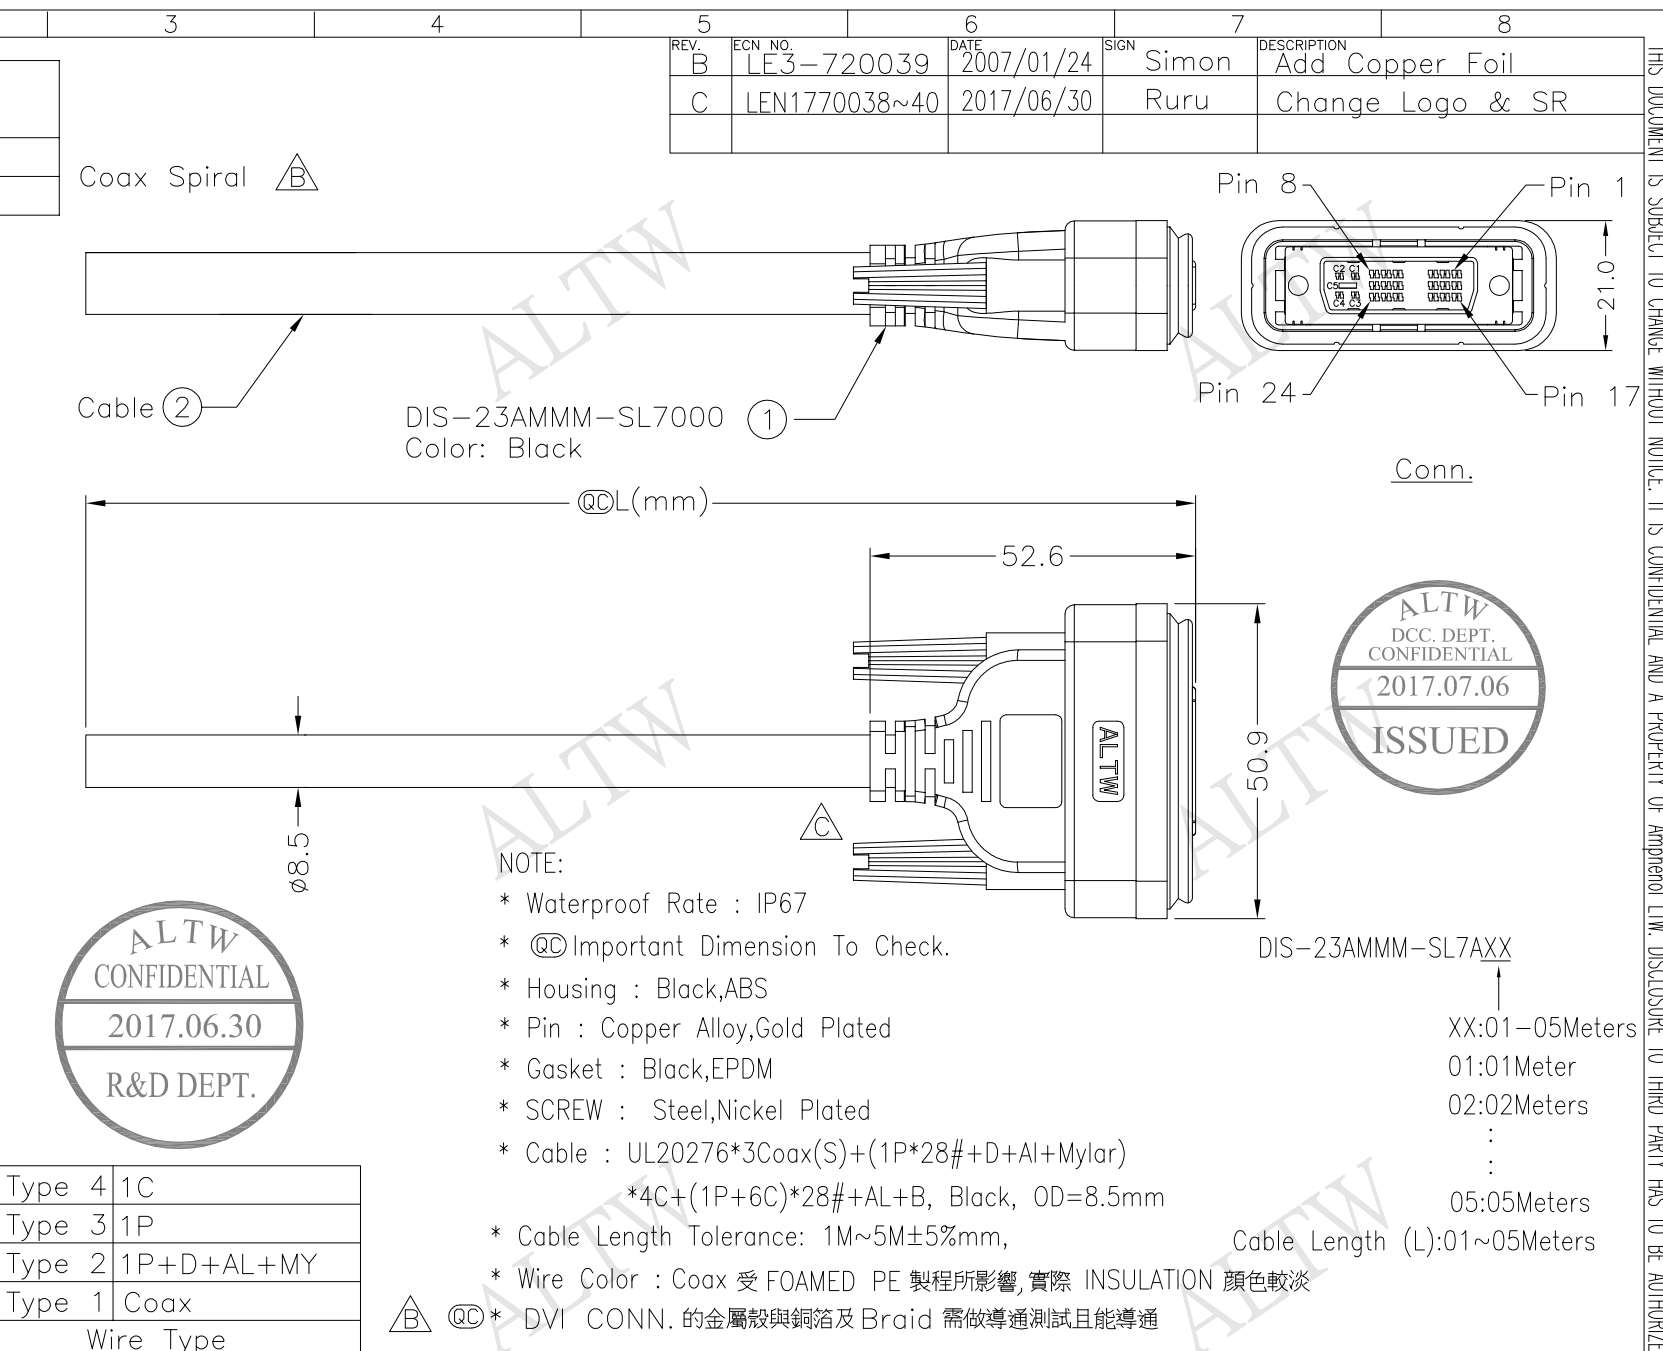

NOTE:

- * Waterproof Rate : IP67
- * @C Important Dimension To Check.
- * Housing : Black,ABS
- * Pin : Copper Alloy,Gold Plated
- * Gasket : Black,EPDM
- * SCREW : Steel,Nickel Plated
- * Cable : UL20276*3Coax(S)+(1P*28#+D+Al+Mylar)*4C+(1P+6C)*28#+AL+B, Black, OD=8.5mm
- * Cable Length Tolerance: 1M~5M±5%mm, Cable Length (L):01~05Meters
- * Wire Color : Coax 受 FOAMED PE 製程所影響,實際 INSULATION 顏色較淡
- * DVI CONN. 的金屬殼與銅箔及 Braid 需做導通測試且能導通

XX:01-05Meters
01:01Meter
02:02Meters
:
05:05Meters

A	UNIT:mm		TITLE	DIS 18+5 M Pin M Conn 180	ITEM NO	DRAWN BY	DATE
	TOLERANCE	±0.5 mm	SCALE	Free	DWG NO	CHECKED BY	DATE
			SHEET	1 OF 1	DIS-23AMMM-SL7AXX	Rita	2017/06/30
	REV.	C	SIZE	A4	CUSTOMER	APPROVED BY	DATE
			@C	:Inspection Item	ALTW	Max	2017/06/30