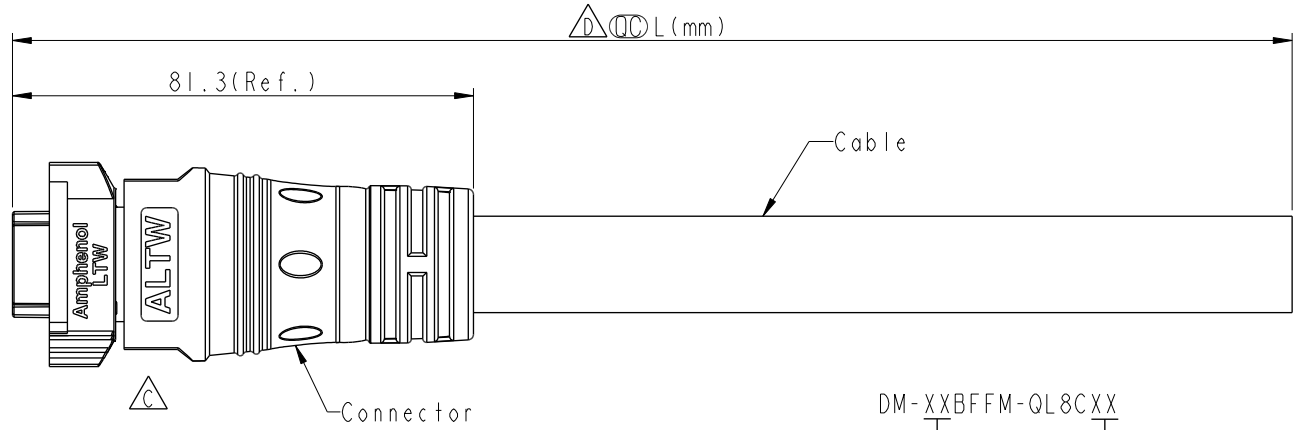

DM-XXBFFM-QL8CXX

$\triangle D$ XX: No. Of Pin
 XX: 1~99 Meters
 01: 1 Meter
 02: 2 Meter
 :
 99: 99 Meter

Pin #	Wire	Color
3	Green	綠
2	White	白
1	Black	黑

Note:
 * RoHS Compliant
 * \odot Important Dimension
 * \triangle Waterproof Rate: IP68, Mated 1m/24h
 * Connector
 Housing: Thermoplastic, Black
 Pin: Copper Alloy, Silver Plated $\triangle C$
 $\triangle D$ O-Ring: Rubber, Gray $\triangle B$
 Nut: Thermoplastic, Black
 Outer Mold: Thermoplastic, Black
 * Cable: UL2517, 8#*3C, OD=17.6mm, PVC Jacket, Black
 * Cable Length Tolerance: 1M: +50/-0 mm
 1M < L ≤ 3M: +100/-0 mm
 3M < L ≤ 5M: +150/-0 mm
 5M < L ≤ 10M: ±100 mm
 10M < L ≤ 20M: ±200 mm
 20M < L ≤ 30M: ±300 mm
 30M < L ≤ 99M: ±500 mm

Pin Assignments
 Fronts View

UNIT:mm	
TOLERANCE	±0.5mm

TITLE XLOK, D-50A, CABLE W/O SR F, F, MOLDING, PUSH LOCK $\triangle D$			
SCALE 1:1	SIZE A4	SHEET 1 OF 1	
REV. D	WC-REV. .0	\odot : Inspection item	