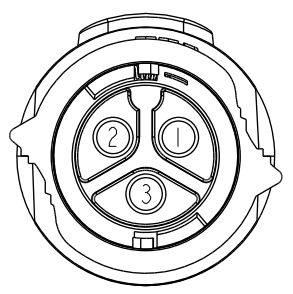

DM-XXBFFM-QL8CXX

$\triangle D$ XX: No. Of Pin
 XX: 1~99 Meters
 01: 1 Meter
 02: 2 Meter
 :
 99: 99 Meter

Pin #	Wire	Color
3	Green	綠
2	White	白
1	Black	黑

Note:
 * RoHS Compliant
 * \odot Important Dimension
 * \triangle Waterproof Rate: IP68, Mated 1m/24h
 * Connector
 Housing: Thermoplastic, Black
 Pin: Copper Alloy, Silver Plated $\triangle C$
 $\triangle D$ O-Ring: Rubber, Gray $\triangle B$
 Nut: Thermoplastic, Black
 Outer Mold: Thermoplastic, Black
 * Cable: UL2517, 8#*3C, OD=17.6mm, PVC Jacket, Black
 * Cable Length Tolerance: 1M: +50/-0 mm
 1M < L ≤ 3M: +100/-0 mm
 3M < L ≤ 5M: +150/-0 mm
 5M < L ≤ 10M: ±100 mm
 10M < L ≤ 20M: ±200 mm
 20M < L ≤ 30M: ±300 mm
 30M < L ≤ 99M: ±500 mm

Pin Assignments
 Fronts View

UNIT:mm	
TOLERANCE	±0.5mm

TITLE XLOK, D-50A, CABLE W/O SR F, F, MOLDING, PUSH LOCK $\triangle D$			
SCALE 1:1	SIZE A4	SHEET 1 OF 1	
REV. D	WC-REV. .0	\odot : Inspection item	