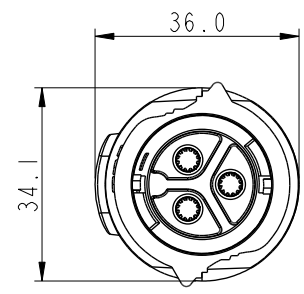

DM-XXBFFM-QL8CXX

$\triangle D$ XX: No. Of Pin
 XX: 1~99 Meters
 01: 1 Meter
 02: 2 Meter
 :
 99: 99 Meter

Pin #	Wire	Color
3	Green	綠
2	White	白
1	Black	黑

Note:
 * RoHS Compliant
 * \odot Important Dimension
 * \triangle Waterproof Rate: IP68, Mated 1m/24h
 * Connector
 Housing: Thermoplastic, Black
 Pin: Copper Alloy, Silver Plated $\triangle C$
 $\triangle D$ O-Ring: Rubber, Gray $\triangle B$
 Nut: Thermoplastic, Black
 Outer Mold: Thermoplastic, Black
 * Cable: UL2517, 8#*3C, OD=17.6mm, PVC Jacket, Black
 * Cable Length Tolerance: 1M: +50/-0 mm
 1M < L ≤ 3M: +100/-0 mm
 3M < L ≤ 5M: +150/-0 mm
 5M < L ≤ 10M: ±100 mm
 10M < L ≤ 20M: ±200 mm
 20M < L ≤ 30M: ±300 mm
 30M < L ≤ 99M: ±500 mm

Pin Assignments
 Fronts View

UNIT:mm	
TOLERANCE	±0.5mm

TITLE XLOK, D-50A, CABLE W/O SR F, F, MOLDING, PUSH LOCK $\triangle D$			
SCALE 1:1	SIZE A4	SHEET 1 OF 1	
REV. D	WC-REV. .0	\odot : Inspection item	