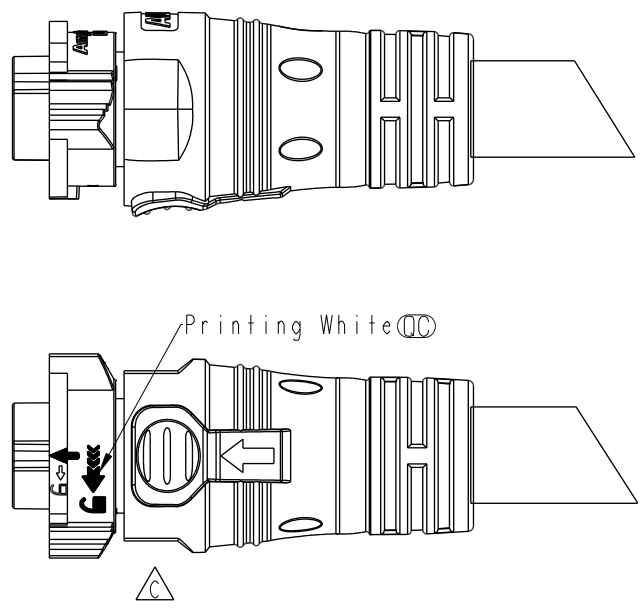

DM-XXBFFM-QL8CXX

$\triangle D$ XX: No. Of Pin
 XX: 1~99 Meters
 01: 1 Meter
 02: 2 Meter
 :
 99: 99 Meter

Pin #	Wire	Color
3	Green	綠
2	White	白
1	Black	黑

Note:
 * RoHS Compliant
 * \odot Important Dimension
 * \triangle Waterproof Rate: IP68, Mated 1m/24h
 * Connector
 Housing: Thermoplastic, Black
 Pin: Copper Alloy, Silver Plated $\triangle C$
 $\triangle D$ O-Ring: Rubber, Gray $\triangle B$
 Nut: Thermoplastic, Black
 Outer Mold: Thermoplastic, Black
 * Cable: UL2517, 8#*3C, OD=17.6mm, PVC Jacket, Black
 * Cable Length Tolerance: 1M: +50/-0 mm
 1M < L ≤ 3M: +100/-0 mm
 3M < L ≤ 5M: +150/-0 mm
 5M < L ≤ 10M: ±100 mm
 10M < L ≤ 20M: ±200 mm
 20M < L ≤ 30M: ±300 mm
 30M < L ≤ 99M: ±500 mm

Pin Assignments
 Fronts View

UNIT:mm	
TOLERANCE	±0.5mm

TITLE XLOK, D-50A, CABLE W/O SR F, F, MOLDING, PUSH LOCK $\triangle D$			
SCALE 1:1	SIZE A4	SHEET 1 OF 1	
REV. D	WC-REV. .0	\odot : Inspection item	