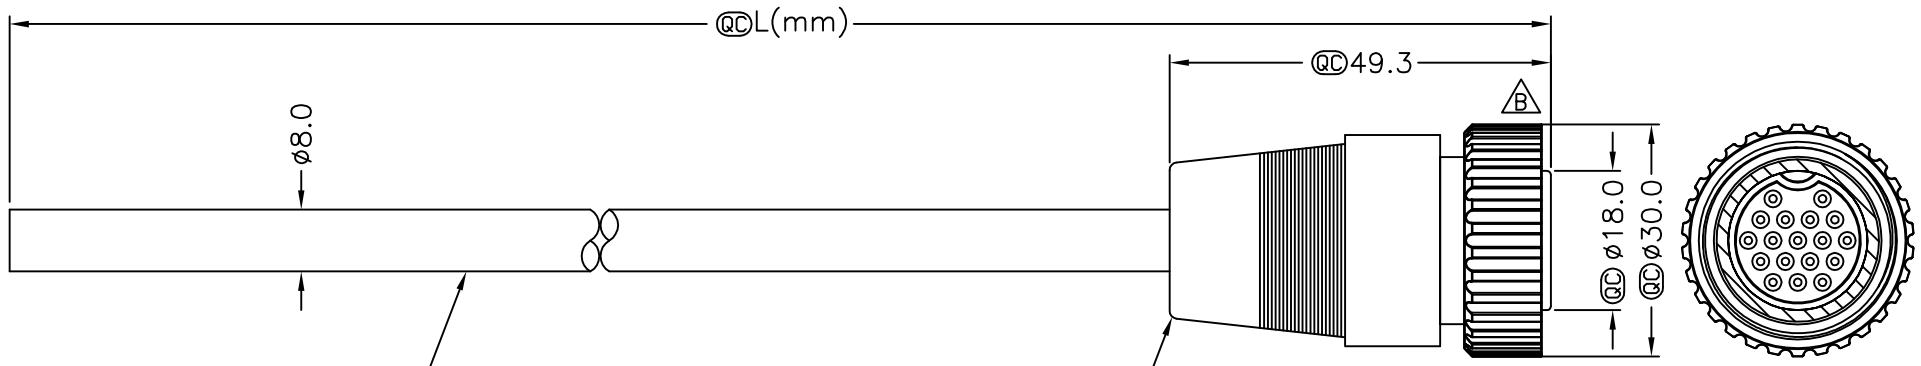

5	6	7	8
REV. B	ECN NO. LEN1150092~95	DATE 2011/04/22	SIGN Ruru
			DESCRIPTION Modify Nut View.

DSD-18BFMM-SL6000 ①
Color: Black

DSD-18BFMM-SL6AXX
 XX :01~99Meter
 01 :01Meter
 02 :02Meters
 :
 :
 99 :99Meters
 Cable Length(L):01~99Meters

Note:
 * @C Important Dimension To Check.
 * Waterproof Rate: IP66
 * Housing: Black, Nylon+GF
 * Pin: Copper Alloy, Gold Plated
 * Cable: UL2464 24AWG*18C+Drain+Al/My,
 Black PVC Jacket (UV Resistant) OD=8.0mm
 * Cable Length Tolerance:1M~10M±5%mm,11M~99M±500mm.

UNIT:mm	
TOLERANCE	±0.5 mm

TITLE	Large Cable Screw 18Pin F Conn M Pin		
SCALE	Free	SHEET	1 OF 1
REV.	B	SIZE	A4
		@C	:Inspection Item

Amphenol LTW
 安費諾亮泰企業股份有限公司

ITEM NO	DRAWN BY	DATE
DWG NO	CHECKED BY	DATE
CUSTOMER	APPROVED BY	DATE
	Ruru	2011/04/22
DSD-18BFMM-SL6AXX	Rita	2011/04/22
ALTW	Luke	2011/04/22