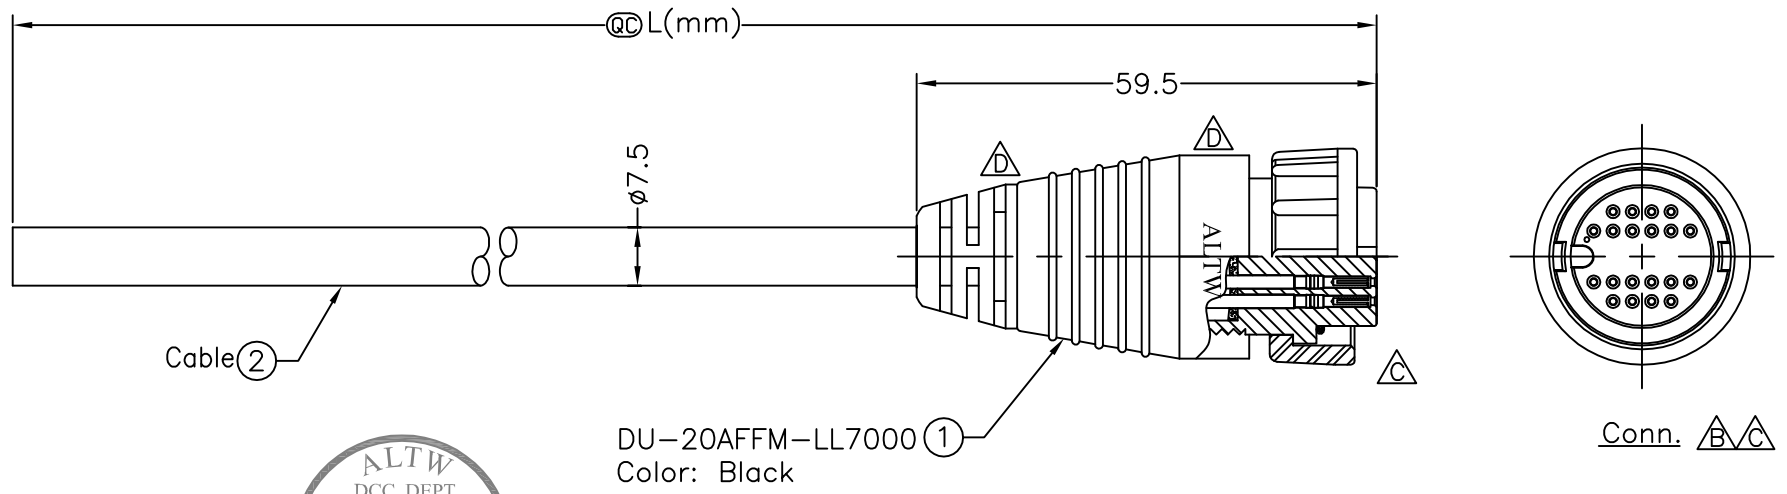

REV.	ECN NO.	DATE	SIGN	DESCRIPTION
B	LE3-730066~69	2006/07/05	Tina	Cancel a key gouge
C	LEN-050062&64~66	2009/12/30	Li Xiu Zhi	Change View
D	LEN1370441~444	2013/07/17	Ruru	Modify the SR & Change Logo

DU-20AFFM-LL7000 (1)
Color: Black

DU-20AFFM-LL7AXX

XX:01~99Meter
01:01Meter
02:02Meters
:
99:99Meters

Cable Length(L):01~99Meters

- Note:
- * @C Important Dimensions To Check.
 - * Waterproof Rate: IP67
 - * Housing: Nylon+GF, Black
 - * Female Pin: Copper Alloy, Gold Plated
 - * O-Ring: EPDM, Black
 - * Lock Nut: Nylon+GF, Black
 - * Cable:UL2464 26AWG*22C+Drain+AL.Mylar PVC Jacket UV Resistant, OD=7.5mm, Black
 - * Cable Length Tolerance: 01M:±40mm
02M~05M:±60mm
06M~10M:±100mm
11M~30M:±200mm
31M~99M:±500mm

UNIT:mm		TITLE		ITEM NO		DRAWN BY		DATE	
TOLERANCE		Large,Cable Lock 20Pin F Conn F Pin		DU-20AFFM-LL7AXX		Ruru		2013/07/17	
±0.5 mm		SCALE Free SHEET 1 OF 1		CUSTOMER ALTW		CHECKED BY Rita		DATE 2013/07/17	
		REV. D SIZE A4 @C :Inspection Item		Amphenol LTW 安費諾亮泰企業股份有限公司		APPROVED BY Maslow		DATE 2013/07/17	