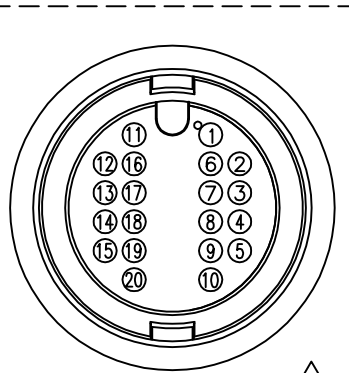

REV.	ECN NO.	DATE	SIGN	DESCRIPTION
B	LE3-730066~69	2006/07/05	Tina	Cancel a key gouge
C	LEN-050062&64~66	2009/12/30	Li Xiu Zhi	Change View
D	LEN1370441~444	2013/07/17	Ruru	Modify the SR & Change Logo

DU-20AFFM-LL7000 (1)
Color: Black

DU-20AFFM-LL7AXX

XX:01~99Meter
01:01Meter
02:02Meters
:
99:99Meters

Cable Length(L):01~99Meters

- Note:
- * @C Important Dimensions To Check.
 - * Waterproof Rate: IP67
 - * Housing: Nylon+GF, Black
 - * Female Pin: Copper Alloy, Gold Plated
 - * O-Ring: EPDM, Black
 - * Lock Nut: Nylon+GF, Black
 - * Cable:UL2464 26AWG*22C+Drain+AL.Mylar PVC Jacket UV Resistant, OD=7.5mm, Black
 - * Cable Length Tolerance: 01M:±40mm
02M~05M:±60mm
06M~10M:±100mm
11M~30M:±200mm
31M~99M:±500mm

UNIT:mm		TITLE		ITEM NO		DRAWN BY		DATE	
TOLERANCE		Large,Cable Lock 20Pin F Conn F Pin		DU-20AFFM-LL7AXX		Ruru		2013/07/17	
±0.5 mm		SCALE Free SHEET 1 OF 1		CUSTOMER ALTW		CHECKED BY Rita		DATE 2013/07/17	
		REV. D SIZE A4 @C :Inspection Item		Amphenol LTW 安費諾亮泰企業股份有限公司		APPROVED BY Maslow		DATE 2013/07/17	