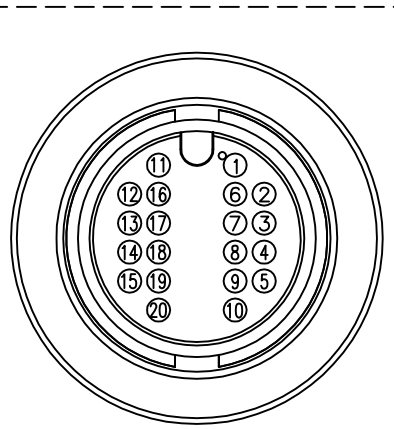

Conn.

② Cable

DU-20AFFM-SL7000 ①
Color: Black

DU-20AFFM-SL7AXX

- XX:01~99Meter
- 01:01Meter
- 02:02Meters
- :
- :
- 99:99Meters

Cable Length(L):01~99Meters

- Note:
- * @C Important Dimensions To Check.
 - * Waterproof Rate: IP67
 - * Housing: Nylon+GF ,Black
 - * Female Pin: Copper Alloy,Gold Plated
 - * O-Ring: EPDM, Black
 - * Screw Nut: Nylon+GF, Black
 - * Cable:UL2464 26AWG*22C+Drain+AL.Mylar PVC Jacket UV Resistant, OD=7.5mm,Black
 - * Cable Length Tolerance:01M:±40mm
02M~05M:±60mm
06M~10M:±100mm
11M~30M:±200mm
31M~99M:±500mm

Pin Assignments
Front View

White	白	10	Red/Black	紅/黑	20
Gray	灰	9	Purple/White	紫/白	19
Purple	紫	8	Blue/White	藍/白	18
Blue	藍	7	Green/White	綠/白	17
Green	綠	6	Orange/White	橙/白	16
Yellow	黃	5	Red/White	紅/白	15
Orange	橙	4	Brown/White	棕/白	14
Red	紅	3	Black/White	黑/白	13
Brown	棕	2	Light Green	淺綠	12
Black	黑	1	Pink	粉紅	11
Wire Color	Conn.		Wire Color	Conn.	
Pin Out			Pin Out		

UNIT:mm	
TOLERANCE	
.X	±0.25
.XX	±0.1
.XXX	±0.05
ANGLES	±1°

TITLE Large,Cable Screw 20Pin F Conn F Pin			
SCALE	Free	SHEET	1 OF 1
REV.	C	SIZE	A4
@C :Inspection Item			

Amphenol LTW
安費諾亮泰企業股份有限公司

ITEM NO	
DWG NO	DU-20AFFM-SL7AXX
CUSTOMER	ALTW