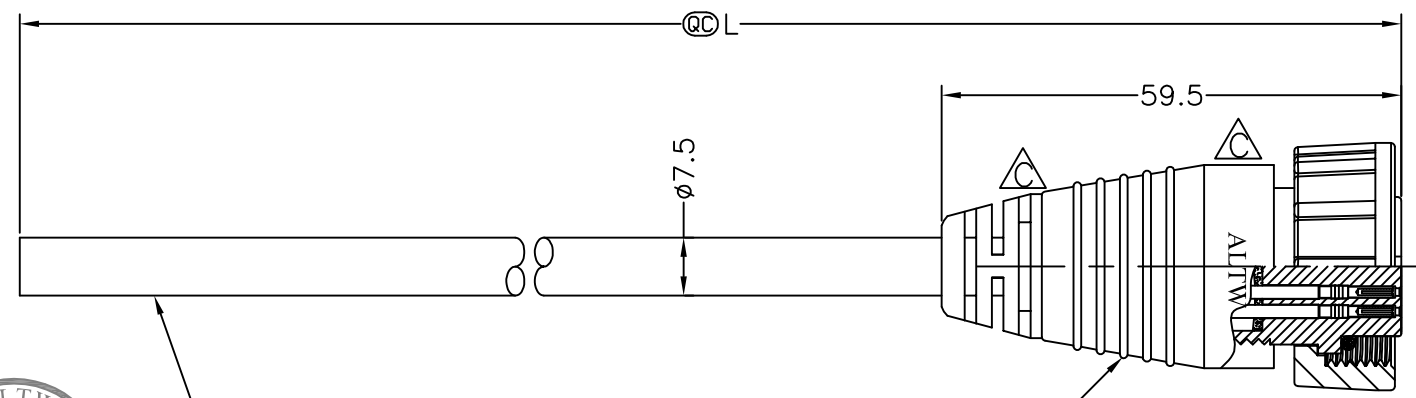

Conn.

② Cable

DU-20AFFM-SL7000 ①
Color: Black

DU-20AFFM-SL7AXX

- XX:01~99Meter
- 01:01Meter
- 02:02Meters
- :
- :
- 99:99Meters

Cable Length(L):01~99Meters

- Note:
- * @C Important Dimensions To Check.
 - * Waterproof Rate: IP67
 - * Housing: Nylon+GF ,Black
 - * Female Pin: Copper Alloy,Gold Plated
 - * O-Ring: EPDM, Black
 - * Screw Nut: Nylon+GF, Black
 - * Cable:UL2464 26AWG*22C+Drain+AL.Mylar PVC Jacket UV Resistant, OD=7.5mm,Black
 - * Cable Length Tolerance:01M:±40mm
02M~05M:±60mm
06M~10M:±100mm
11M~30M:±200mm
31M~99M:±500mm

UNIT:mm	
TOLERANCE	
.X	±0.25
.XX	±0.1
.XXX	±0.05
ANGLES	±1°

TITLE Large,Cable Screw 20Pin F Conn F Pin			
SCALE	Free	SHEET	1 OF 1
REV.	C	SIZE	A4
@C :Inspection Item			

Amphenol LTW
安費諾亮泰企業股份有限公司

ITEM NO	
DWG NO	DU-20AFFM-SL7AXX
CUSTOMER	ALTW