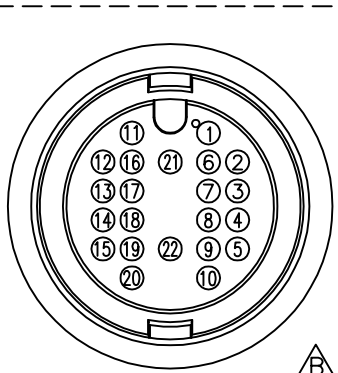

REV	ECN NO.	DATE	SIGN	DESCRIPTION
B	LE3-73007~79	2006/07/05	Tina	Cancel a key gouge
C	LEN-050105~08	2009/12/28	Li Xiu Zhi	Change View
D	LEN1380032~35	2013/07/23	Ruru	Modify the SR & Change Logo

DU-22AFFM-LL7000 ①  
Color: Black

DU-22AFFM-LL7AXX  
 XX:01~99Meter  
 01:01Meter  
 02:02Meters  
 :  
 :  
 :  
 99:99Meters  
 Cable Length(L):01~99Meters

Note:  
 \* @@Important Dimensions To Check.  
 \* Waterproof Rate: IP67  
 \* Housing: Nylon+GF, Black  
 \* Pin: Copper Alloy, Gold Plated  
 \* O-Ring: EPDM, Black  
 \* Nut: Nylon+GF, Black  
 \* Cable:UL2464 26AWG\*22C+Drain+AL.Mylar PVC Jacket UV Resistant, OD=7.5mm, Black  
 \* Cable Length Tolerance:01M:±40mm  
 02M~05M:±60mm  
 06M~10M:±100mm  
 11M~30M:±200mm  
 31M~99M:±500mm

UNIT:mm	
TOLERANCE	±0.5 mm

TITLE	Large,Cable Lock 22Pin F Conn F Pin		
SCALE	Free	SHEET	1 OF 1
REV.	D	SIZE	A4
		QC	:Inspection Item

**Amphenol LTW**  
 安費諾亮泰企業股份有限公司

ITEM NO	DRAWN BY	DATE
DWG NO DU-22AFFM-LL7AXX	Ruru	2013/07/23
CUSTOMER	CHECKED BY	DATE
ALTW	Rita	2013/07/23
	APPROVED BY	DATE
	Maslow	2013/07/23