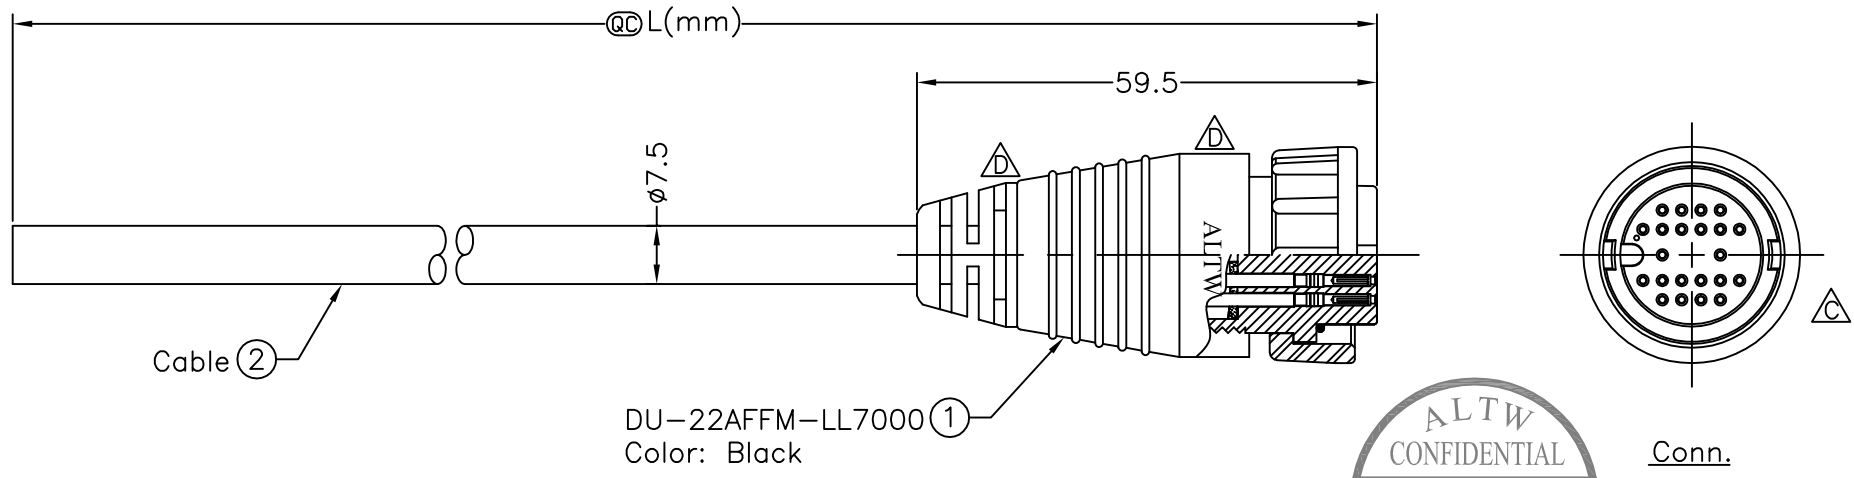

REV	ECN NO.	DATE	SIGN	DESCRIPTION
B	LE3-73007~79	2006/07/05	Tina	Cancel a key gouge
C	LEN-050105~08	2009/12/28	Li Xiu Zhi	Change View
D	LEN1380032~35	2013/07/23	Ruru	Modify the SR & Change Logo

DU-22AFFM-LL7000 ①  
Color: Black

DU-22AFFM-LL7AXX  
 XX:01~99Meter  
 01:01Meter  
 02:02Meters  
 :  
 :  
 :  
 99:99Meters  
 Cable Length(L):01~99Meters

Note:  
 \* @@Important Dimensions To Check.  
 \* Waterproof Rate: IP67  
 \* Housing: Nylon+GF, Black  
 \* Pin: Copper Alloy, Gold Plated  
 \* O-Ring: EPDM, Black  
 \* Nut: Nylon+GF, Black  
 \* Cable:UL2464 26AWG\*22C+Drain+AL.Mylar PVC Jacket UV Resistant, OD=7.5mm, Black  
 \* Cable Length Tolerance:01M:±40mm  
 02M~05M:±60mm  
 06M~10M:±100mm  
 11M~30M:±200mm  
 31M~99M:±500mm

UNIT:mm	
TOLERANCE	±0.5 mm

TITLE	Large,Cable Lock 22Pin F Conn F Pin		
SCALE	Free	SHEET	1 OF 1
REV.	D	SIZE	A4
		QC	:Inspection Item

**Amphenol LTW**  
 安費諾亮泰企業股份有限公司

ITEM NO	DRAWN BY	DATE
DWG NO DU-22AFFM-LL7AXX	Ruru	2013/07/23
CUSTOMER	CHECKED BY	DATE
ALTW	Rita	2013/07/23
	APPROVED BY	DATE
	Maslow	2013/07/23