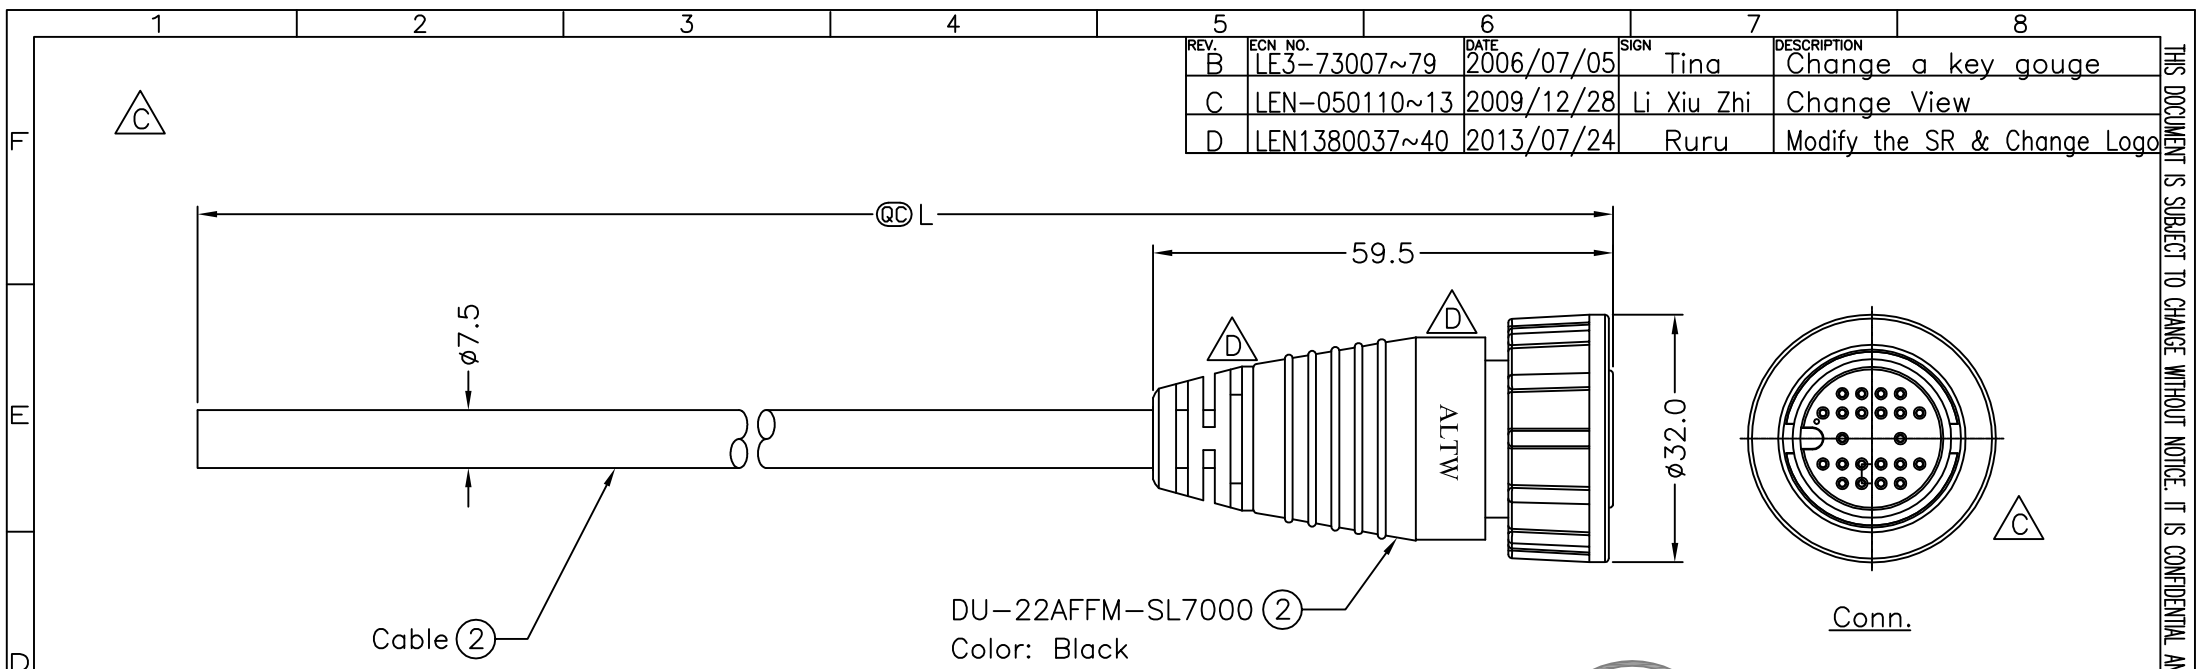

REV.	ECN NO.	DATE	SIGN	DESCRIPTION
B	LE3-73007~79	2006/07/05	Tina	Change a key gouge
C	LEN-050110~13	2009/12/28	Li Xiu Zhi	Change View
D	LEN1380037~40	2013/07/24	Ruru	Modify the SR & Change Logo

THIS DOCUMENT IS SUBJECT TO CHANGE WITHOUT NOTICE. IT IS CONFIDENTIAL AND A PROPERTY OF Amphenol LTW. DISCLOSURE TO THIRD PARTY HAS TO BE AUTHORIZED BY Amphenol LTW.

Cable ②

DU-22AFFM-SL7000 ②
Color: Black

DU-22AFFM-SL7AXX

XX:01~99Meter
01:01Meter
02:02Meters
:
:
99:02Meters

Cable Length(L):01~99Meters

- Note:
- * ② Important Dimension To Check.
 - * Waterproof Rate: IP67
 - * Housing: Nylon+GF, Black
 - * Pin: Copper Alloy, Gold Plated
 - * Cable:UL2464 26AWG*22C+Drain+AL.Mylar PVC Jacket UV Resistant,OD=7.5mm,Black
 - * Cable Length Tolerance: 01M:±40mm
02M~05M:±60mm
06M~10M:±100mm
11M~30M:±200mm
31M~99M:±500mm

UNIT:mm		TITLE		Amphenol LTW		ITEM NO		DRAWN BY		DATE	
±0.5 mm		Large Cable 22Pin F Conn F Pin		安費諾亮泰企業股份有限公司		DU-22AFFM-SL7AXX		Ruru		2013/07/24	
TOLERANCE		SCALE Free		SHEET 1 OF 1		DWG NO		CHECKED BY		DATE	
		REV. D		SIZE A4		CUSTOMER		APPROVED BY		DATE	
		② :Inspection Item				ALTW		Maslow		2013/07/24	