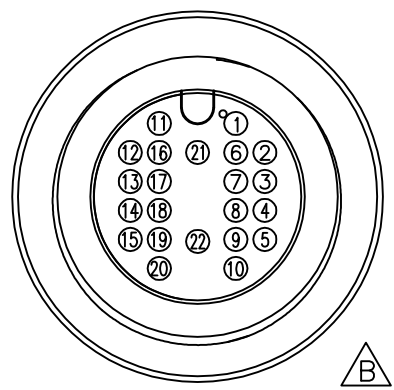

Cable ②

DU-22AFFM-SL7000 ②
Color: Black

DU-22AFFM-SL7AXX

XX:01~99Meter
01:01Meter
02:02Meters
:
:
99:02Meters

Cable Length(L):01~99Meters

- Note:
- * ② Important Dimension To Check.
 - * Waterproof Rate: IP67
 - * Housing: Nylon+GF, Black
 - * Pin: Copper Alloy, Gold Plated
 - * Cable:UL2464 26AWG*22C+Drain+AL.Mylar PVC Jacket UV Resistant,OD=7.5mm,Black
 - * Cable Length Tolerance: 01M:±40mm
02M~05M:±60mm
06M~10M:±100mm
11M~30M:±200mm
31M~99M:±500mm

UNIT:mm		TITLE		Amphenol LTW		ITEM NO		DRAWN BY		DATE	
±0.5 mm		Large Cable 22Pin F Conn F Pin		安費諾亮泰企業股份有限公司		DU-22AFFM-SL7AXX		Ruru		2013/07/24	
TOLERANCE		SCALE Free		SHEET 1 OF 1		DWG NO		CHECKED BY		DATE	
		REV. D		SIZE A4		CUSTOMER		APPROVED BY		DATE	
		② :Inspection Item				ALTW		Maslow		2013/07/24	