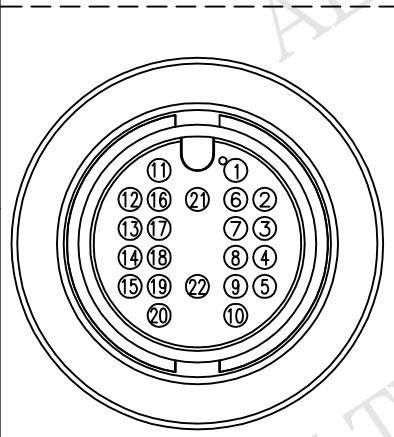

REV.	ECN NO.	DATE	SIGN	DESCRIPTION
B	LEN-050120~23	2009/12/28	Li Xiu Zhi	Change View
C	LEN15C0560~563	2015/12/17	Ruru	Change Logo

DU-22BFFM-SL6000 $\textcircled{1}$
 Color:Black
 DU-22BFFM-SL6AXX

XX:01~99Meter
 01:01Meter
 02:02Meters
 ...
 99:99Meters

Cable Length(L):01~99Meters

- Note:
- * \textcircled{C} Important Dimensions To Check.
 - * Waterproof Rate: IP66
 - * Housing:Nylon+GF ,Black
 - * Pin: Copper Alloy,Gold Plated
 - * O-Ring:EPDM,Black
 - * Screw Nut:Nylon+GF,Black
 - * Cable:UL2464 26AWG*22C+Drain+AL.Mylar PVC Jacket UV Resistant, OD=7.5mm,Black
 - * Cable Length Tolerance:01M:±40mm
 02M~05M:±60mm
 06M~10M:±100mm
 11M~30M:±200mm
 31M~99M:±500mm

UNIT:mm
 TOLERANCE
 ±0.5mm \textcircled{B}

TITLE
 Large,Cable Screw 22Pin F Conn F Pin
 SCALE Free SHEET 1 OF 1
 REV. C SIZE A4 \textcircled{C} :Inspection Item

Amphenol LTW
 安費諾亮泰企業股份有限公司

ITEM NO
 DWG NO DU-22BFFM-SL6AXX
 CUSTOMER ALTW