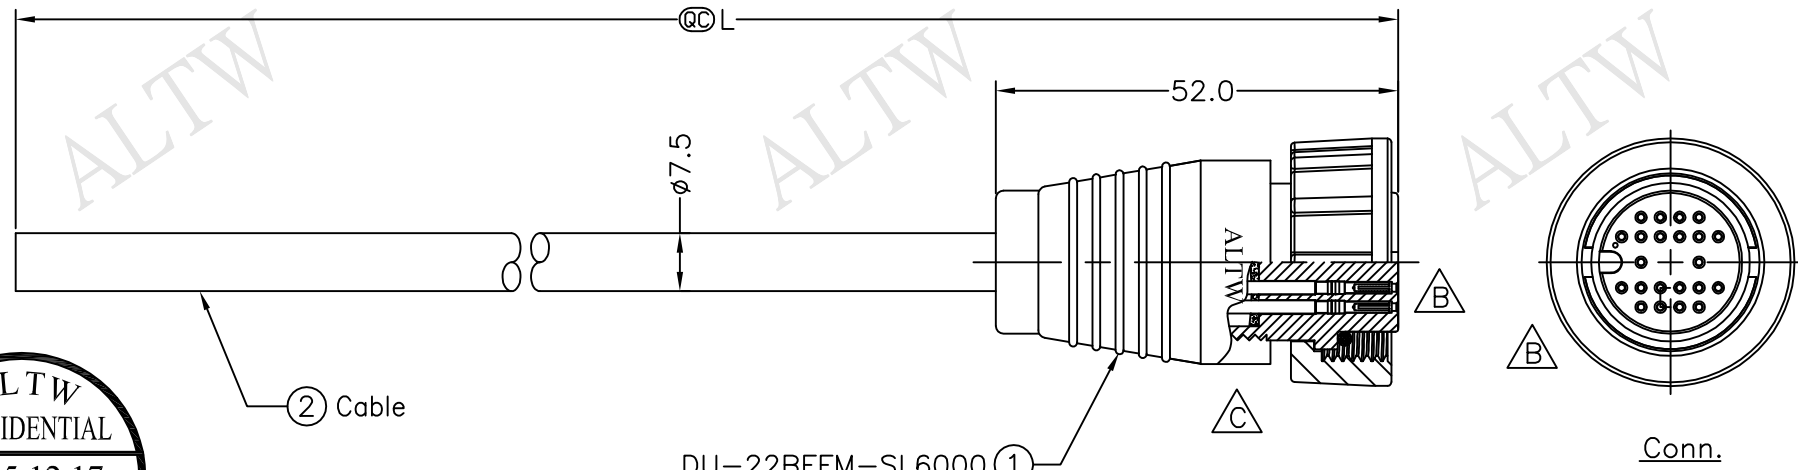

REV.	ECN NO.	DATE	SIGN	DESCRIPTION
B	LEN-050120~23	2009/12/28	Li Xiu Zhi	Change View
C	LEN15C0560~563	2015/12/17	Ruru	Change Logo

DU-22BFFM-SL6000 $\textcircled{1}$
 Color:Black
 DU-22BFFM-SL6AXX

XX:01~99Meter
 01:01Meter
 02:02Meters
 ...
 99:99Meters

Cable Length(L):01~99Meters

- Note:
- * \textcircled{C} Important Dimensions To Check.
 - * Waterproof Rate: IP66
 - * Housing:Nylon+GF ,Black
 - * Pin: Copper Alloy,Gold Plated
 - * O-Ring:EPDM,Black
 - * Screw Nut:Nylon+GF,Black
 - * Cable:UL2464 26AWG*22C+Drain+AL.Mylar PVC Jacket UV Resistant, OD=7.5mm,Black
 - * Cable Length Tolerance:01M:±40mm
 02M~05M:±60mm
 06M~10M:±100mm
 11M~30M:±200mm
 31M~99M:±500mm

UNIT:mm
 TOLERANCE
 ±0.5mm \textcircled{B}

TITLE
 Large,Cable Screw 22Pin F Conn F Pin
 SCALE Free SHEET 1 OF 1
 REV. C SIZE A4 \textcircled{C} :Inspection Item

Amphenol LTW
 安費諾亮泰企業股份有限公司

ITEM NO
 DWG NO DU-22BFFM-SL6AXX
 CUSTOMER ALTW