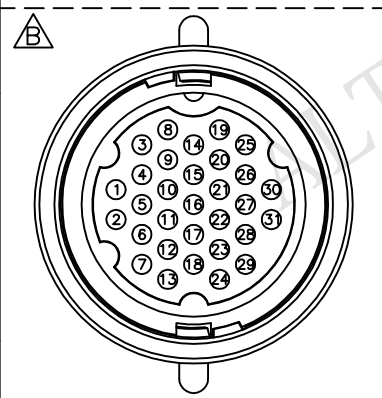

REV.	ECN NO.	DATE	SIGN	DESCRIPTION
D	LEN-0B0187~193	2010/11/15	Zhang Xing	Change the Word of Wire Color.
E	LEN11A0144~150	2011/10/14	Vicky	Add Key Point.
F	LEN14B0051~057	2014/10/28	Sam	Change Logo

Pin Assignments
Front View

ED-31AFMM-LL7000 ①
Color:Black

ED-31AFMM-LL7AXX
XX:01~99Meters
01:01Meter
02:02Meters
:
:
99:99Meters
Cable Length(L):01~99Meters

Note:
 * @C Important Dimension To Check.
 * Waterproof Rate:IP67.
 * Connector:Nylon+GF,Black.
 * Male Pin:Copper Alloy,Gold Plated.
 * Cable:UL2464 26AWG*31C+Drain+Al/My,Black, PVC Jacket,UV Resistant,OD=9.0mm.
 * Cable Length Tolerance: 01M:±40mm
 02M~05M:±60mm
 06M~10M:±100mm
 11M~30M:±200mm
 31M~99M:±500mm

UNIT:mm		TITLE	Macro
TOLERANCE	±0.5 mm		Cable Lock 31P F Conn M Pin
SCALE	Free	SHEET	1 OF 1
REV.	F	SIZE	A4
		@C	:Inspection Item

Amphenol LTW
安費諾亮泰企業股份有限公司

ITEM NO		DRAWN BY	Sam	DATE	2014/10/28
DWG NO	ED-31AFMM-LL7AXX	CHECKED BY	Vicky	DATE	2014/10/28
CUSTOMER	ALTW	APPROVED BY	Rita	DATE	2014/10/28