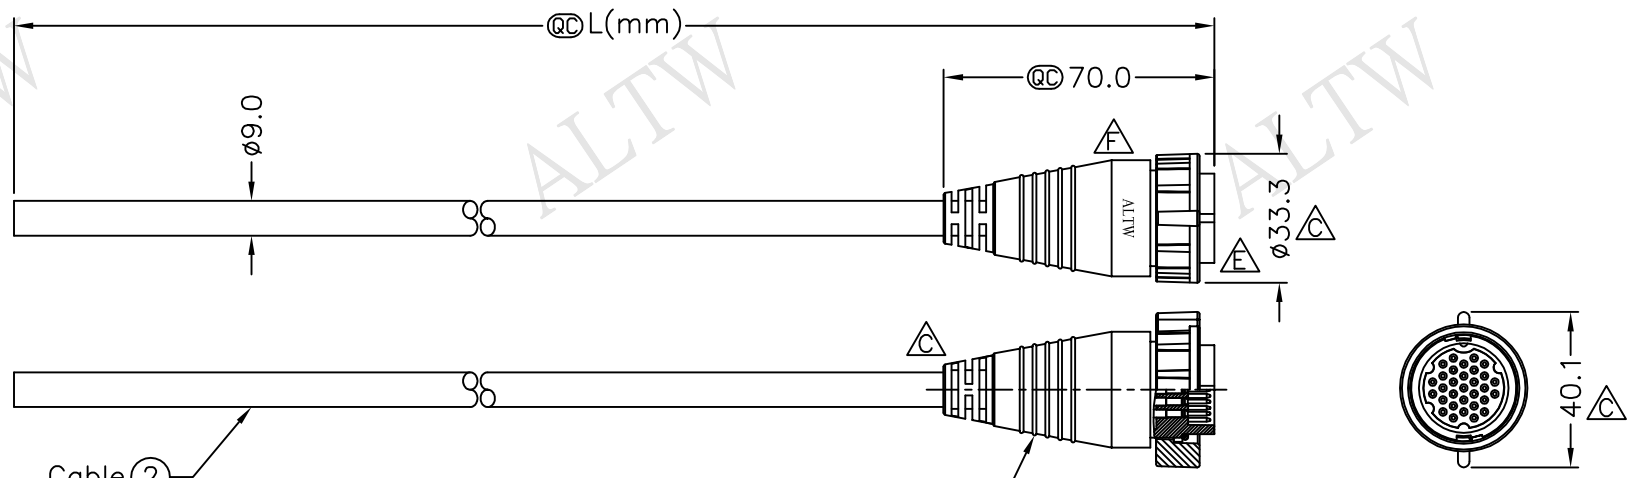

REV.	ECN NO.	DATE	SIGN	DESCRIPTION
D	LEN-0B0187~193	2010/11/15	Zhang Xing	Change the Word of Wire Color.
E	LEN11A0144~150	2011/10/14	Vicky	Add Key Point.
F	LEN14B0051~057	2014/10/28	Sam	Change Logo

Pin Assignments
Front View

ED-31AFMM-LL7000 ①
Color:Black

ED-31AFMM-LL7AXX
XX:01~99Meters
01:01Meter
02:02Meters
:
:
99:99Meters
Cable Length(L):01~99Meters

Note:
 * @C Important Dimension To Check.
 * Waterproof Rate:IP67.
 * Connector:Nylon+GF,Black.
 * Male Pin:Copper Alloy,Gold Plated.
 * Cable:UL2464 26AWG*31C+Drain+Al/My,Black, PVC Jacket,UV Resistant,OD=9.0mm.
 * Cable Length Tolerance: 01M:±40mm
 02M~05M:±60mm
 06M~10M:±100mm
 11M~30M:±200mm
 31M~99M:±500mm

UNIT:mm		TITLE	Macro
TOLERANCE	±0.5 mm		Cable Lock 31P F Conn M Pin
SCALE	Free	SHEET	1 OF 1
REV.	F	SIZE	A4
		@C	:Inspection Item

Amphenol LTW
安費諾亮泰企業股份有限公司

ITEM NO		DRAWN BY	Sam	DATE	2014/10/28
DWG NO	ED-31AFMM-LL7AXX	CHECKED BY	Vicky	DATE	2014/10/28
CUSTOMER	ALTW	APPROVED BY	Rita	DATE	2014/10/28