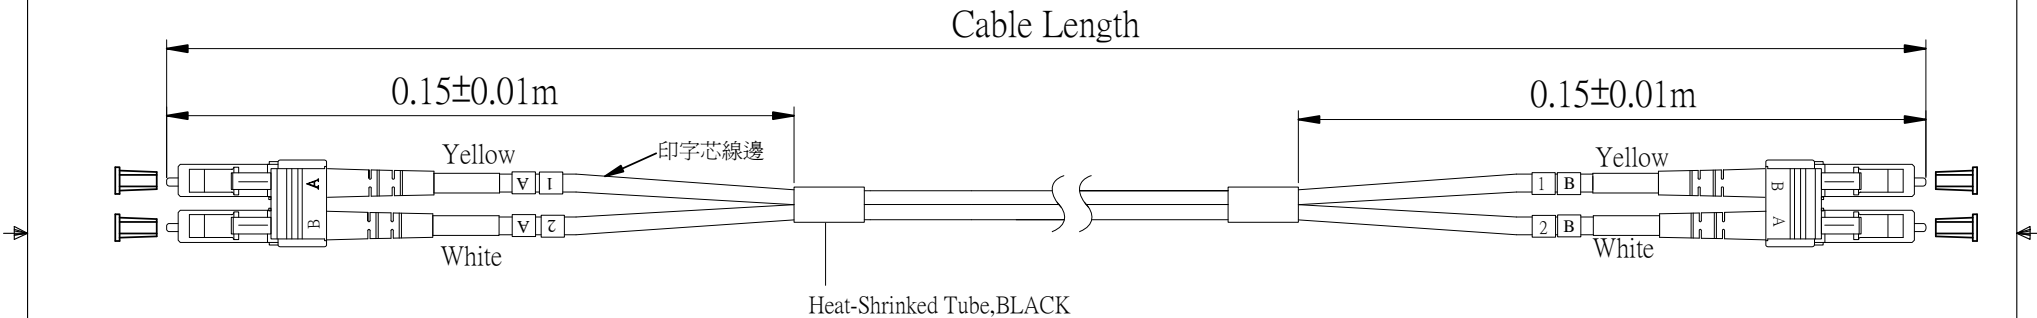

REVISIONS			
REV.	DESCRIPTION	DATE	APPROVED
00	NEW RELEASE	18.08.20	QG

Cable Length	Part Number
1.0m(+0.05m/-0m)	FO-10GGBLCX20-001
2.0m(+0.10m/-0m)	FO-10GGBLCX20-002
3.0m(+0.10m/-0m)	FO-10GGBLCX20-003
4.0m(+0.10m/-0m)	FO-10GGBLCX20-004
5.0m(+0.10m/-0m)	FO-10GGBLCX20-005
6.0m(+0.10m/-0m)	FO-10GGBLCX20-006
10.0m(+0.10m/-0m)	FO-10GGBLCX20-010
15.0m(+0.10m/-0m)	FO-10GGBLCX20-015

N0	PART NAME
1	DUST CAP
2	PLUG HOUSING(BEIGE)
3	BARREL/FERRULE
4	SPRING
5	EXTENDER CAP(BEIGE)
6	CRIMP SLEEVE
7	CLIP(BEIGE)
8	BOOT (WHITE)

Specification

1. Marking: Amphenol Cables on Demand 10 GIGABIT OPTICAL FIBER CABLE LSZH xx/xx xxxxM
2. Fiber: Multimode 50/125um OM3 Optical Fiber
3. Fiber cord: 2.0*4.2mm ,LSZH Color Aqua
4. Operating wavelength: 850nm
5. Insertion Loss: $\leq 0.3\text{dB}$

UNLESS OTHERWISE SPECIFIED DIMENSIONS ARE IN INCHES TOLERANCES ARE:		EAR NO.		Amphenol Cables on Demand	
DECIMALS		APPROVALS		20 VALLEY ST. ENDICOTT, NY 13760	
.X	ii.X	DRAWN		DATE	
.XX	ii.XX	Lojing		20AUG2018	
.XXX	ii.XXX	CHECKED		Qingguo 20AUG2018	
THIRD ANGLE PROJECTION		RESP ENG		2.0*4.2mm Aqua LSZH LC-LC OM3 Patchcord	
MFG ENG		SIZE		DWG. NO.	
CAD FILE:		A		FO-10GGBLCX20-XXX	
SCALE		SHEET		1 OF 1	