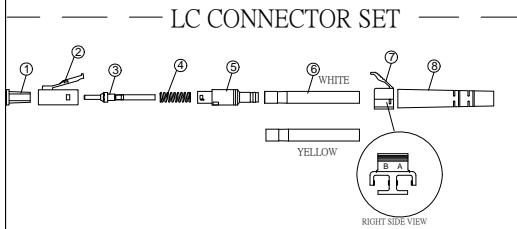

REVISIONS			
REV.	DESCRIPTION	DATE	APPROVED
00	NEW RELEASE	18.08.20	QG

Cable Length	Part Number
1.0m(+0.05m/-0m)	FO-10GGBLCX20-001
2.0m(+0.10m/-0m)	FO-10GGBLCX20-002
3.0m(+0.10m/-0m)	FO-10GGBLCX20-003
4.0m(+0.10m/-0m)	FO-10GGBLCX20-004
5.0m(+0.10m/-0m)	FO-10GGBLCX20-005
6.0m(+0.10m/-0m)	FO-10GGBLCX20-006
10.0m(+0.10m/-0m)	FO-10GGBLCX20-010
15.0m(+0.10m/-0m)	FO-10GGBLCX20-015

N0	PART NAME
1	DUST CAP
2	PLUG HOUSING(BEIGE)
3	BARREL/FERRULE
4	SPRING
5	EXTENDER CAP(BEIGE)
6	CRIMP SLEEVE
7	CLIP(BEIGE)
8	BOOT (WHITE)

Specification

1. Marking: Amphenol Cables on Demand 10 GIGABIT OPTICAL FIBER CABLE LSZH xx/xx xxxxM
2. Fiber: Multimode 50/125um OM3 Optical Fiber
3. Fiber cord: 2.0*4.2mm ,LSZH Color Aqua
4. Operating wavelength: 850nm
5. Insertion Loss: $\leq 0.3\text{dB}$

UNLESS OTHERWISE SPECIFIED DIMENSIONS ARE IN INCHES TOLERANCES ARE:		EAR NO.		Amphenol Cables on Demand	
DECIMALS		APPROVALS		20 VALLEY ST. ENDICOTT, NY 13760	
.X	ii.X	DRAWN		DATE	
.XX	ii.XX	Lojing		20AUG2018	
.XXX	ii.XXX	CHECKED		Qingguo 20AUG2018	
THIRD ANGLE PROJECTION		RESP ENG		2.0*4.2mm Aqua LSZH LC-LC OM3 Patchcord	
MFG ENG		SIZE		DWG. NO.	
CAD FILE:		A		FO-10GGBLCX20-XXX	
SCALE		SHEET		1 OF 1	