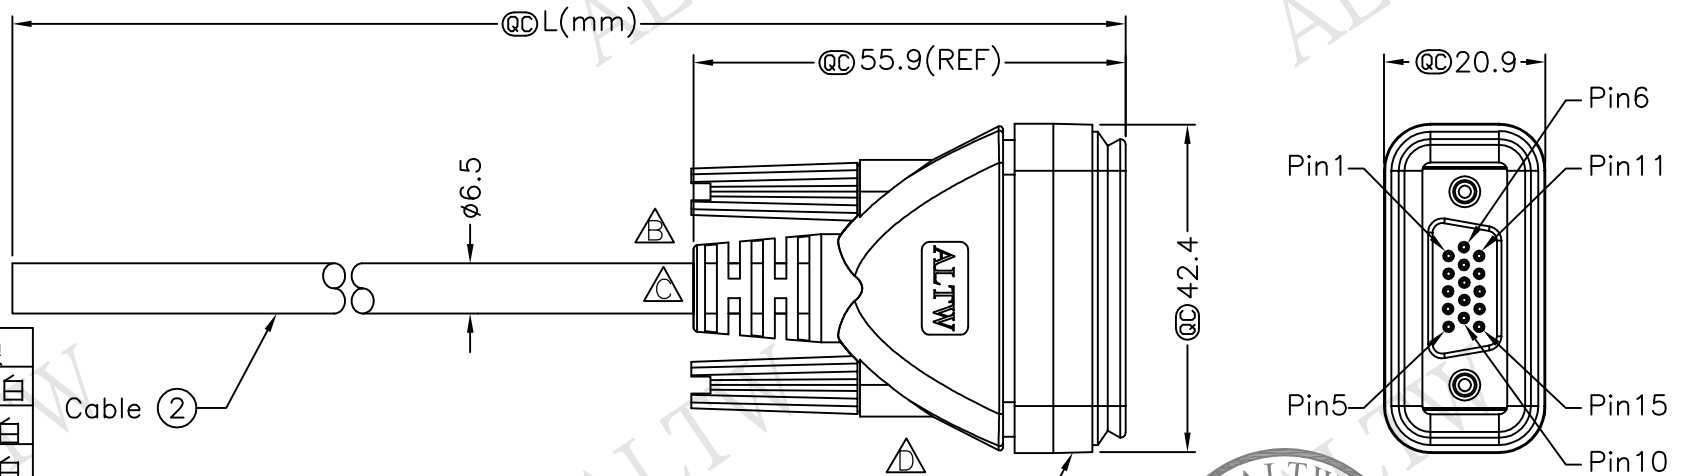

REV.	ECN NO.	DATE	SIGN	DESCRIPTION
B	LEN-790038	08/31/2007	Rommel A. Vergara	Change Orientation of Strain Relief
C	LEN-920108~11	2009/01/12	Li Xiu Zhi	Change SR
D	LEN1520285~88	2015/02/10	Ruru	Change Logo

THIS DOCUMENT IS SUBJECT TO CHANGE WITHOUT NOTICE. IT IS CONFIDENTIAL AND A PROPERTY OF Amphenol LTW. DISCLOSURE TO THIRD PARTY HAS TO BE AUTHORIZED BY Amphenol LTW.

Shield	Drain	地線
15	Red/White	紅/白
14	Brown/White	棕/白
13	Black/White	黑/白
12	Light Green	淺綠
11	Purple	紫
10	Orange	橘
9	Black	黑
8	Red	紅
7	Pink	粉紅
6	Gray	灰
5	Yellow	黃
4	Green	綠
3	White	白
2	Blue	藍
1	Brown	棕
Pin	Wire Color	
Pin Out		

HDB-15AFFM-SL7AXX  
 Color: Black  
 Note:  
 XX:01~99Meters  
 01:01Meter  
 02:02Meters  
 :  
 :  
 99:99Meters

HDB-15AFFM-SL7000 ①  
 Color: Black

- Note:
- \* @C Important Dimension
  - \* Waterproof Rate: IP67
  - \* Connector: HD-Sub 15 Pin, Female
  - \* Cable:UL2464 26AWG\*15C+Drain+AL/My, PVC Jacket(UV Resistant)OD=6.5mm, Black
  - \* Cable Length Tolerance:01M:40mm  
 02M~05M:60mm  
 06M~10M:100mm  
 11M~30M:200mm  
 31M~99M:500mm

UNIT:mm	
TOLERANCE	±0.5 mm

TITLE HD-SUB Conn Cable Screw HD15P F Conn F Pin	
SCALE Free	SHEET 1 OF 1
REV. D	SIZE A4
@C :Inspection Item	

**Amphenol LTW**  
 安費諾亮泰企業股份有限公司

ITEM NO	DWG NO HDB-15AFFM-SL7AXX
CUSTOMER ALTW	