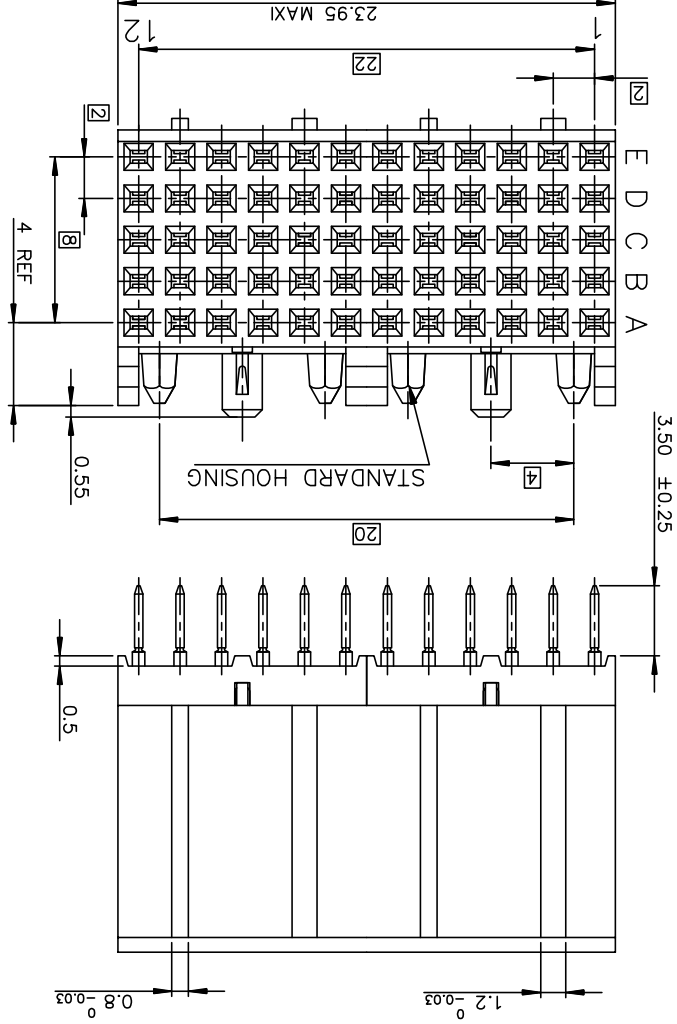

C

B

A

REV F - 2006-04-17

PLATING CODE:  
 6 = TELCORDIA CO  
 E = CUSTOMER SPECIAL, CONTACT  
 30" GOLD SELECTIVE PLATING.  
 LF = FOR LEAD FREE PRODUCT

HM1S52FER400H\*(LF)

PART NUMBER

2

rev	ecn no	dr	date
A	LS05-004	MLE	2005/02/22
B	LS06-002	MLE	2006/06/01
C	LS06-0159	MLE	2006/10/24
D	LS07-0266	MLE	2007/11/09
E	DG09-0367	TER	2009-11-25
F	-	-	-

Dr	PERRICHOT	2001/01/26	ANGULAR	±2	0.0x	±0.1	0.0x	±0.1	ECN	DG09-0367	
Eng	LENOIR	2001/01/26	LINEAR	±2	0.0x	±0.1	0.0x	±0.1	Spec ref	-	
Chr	LEGARE	2001/01/26	Product family	METRAL							
Appr	LEGARE	2001/01/26	Product family	METRAL							
title	METRAL FEMALE 5 ROWS										
title	60 WAY PRESS-FIT										
catlog no	-										
dwg no	C-8626-1112										
Rev.	F										
CUSTOMER	sheet 1 of 1										

LAYOUT FOR P.C.B  
 scale : 2.5

4

3