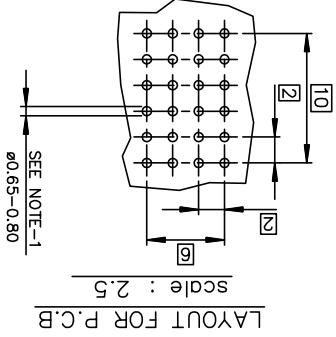

2

rev	ecn no	dr	date
A	LS05-004	MLE	2005/02/22
B	LS06-002	MLE	2006/06/01
C	LS06-0159	MLE	2006/10/24
D	LS07-0266	MLE	2007/11/09
E	DG09-0367	TER	2009-11-25
F	-	-	-

Dr	PERRICHOT	2001/01/26	ANGULAR	±2	0.0x	±0.1	0.0x	±0.1	ECN	DG09-0367	
Eng	LENOIR	2001/01/26	LINEAR	±2	0.0x	±0.1	0.0x	±0.1	Spec ref	-	
Chr	LEGARE	2001/01/26	Product family	METRAL							
Appr	LEGARE	2001/01/26	Product family	METRAL							
title	METRAL FEMALE 5 ROWS										
title	60 WAY PRESS-FIT										
catlog no	-										
dwg no	C-8626-1112										
Rev.	F										
CUSTOMER	sheet 1 of 1										

European Views

NOTE-1: METALIZED HOLE DEFINITION,SEE GS-12-447
NOTE-2: STANDARD PACKAGING IS IN TUBE , BUT IF SUFFIX "P"
IS ADDED IN P/N ,PACKAGING IS IN TRAYS ,BUT CONNECTOR
MARKING IS WITHOUT "P"
Example: HM1FxxxxxxxH6PLF, marking: HM1FxxxxxxxH6LF

- Marking failures
- Housing material failures
- Spoilt housing
- Stained housing
- Broken contacts (twisted or loosen)

SPECIFIC DATAS:
Visual inspection : 100%

GENERAL CHARACTERISTICS AND ROHS INFORMATIONS:
SEE GS-12-447