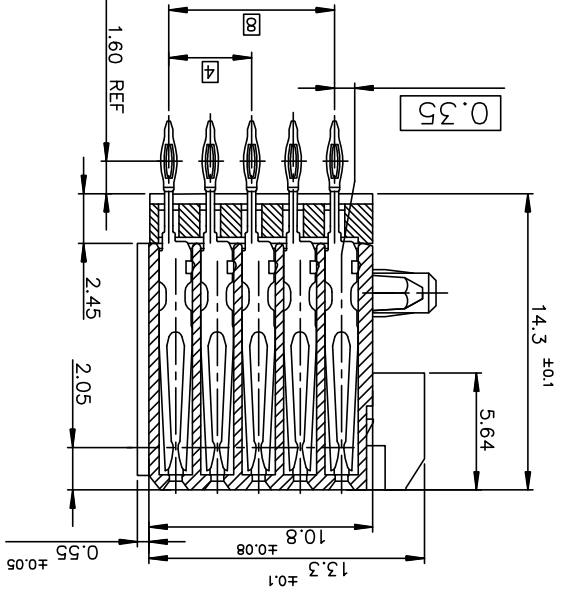

2

rev	ecn no	dr	date
A	LS05-004	MLE	2005/02/22
B	LS06-002	MLE	2006/06/01
C	LS06-0159	MLE	2006/10/24
D	LS07-0266	MLE	2007/11/09
E	DG09-0367	TER	2009-11-25
F	-	-	-

Dr	PERRICHOT	2001/01/26	ANGULAR	±2	0.0x	±0.1	0.0x	±0.1	ECN	DG09-0367	
Eng	LENOIR	2001/01/26	LINEAR	±2	0.0x	±0.1	0.0x	±0.1	Spec ref	-	
Chr	LEGARE	2001/01/26	Product family	METRAL							
Appr	LEGARE	2001/01/26	Product family	METRAL							
title	METRAL FEMALE 5 ROWS										
title	60 WAY PRESS-FIT										
catlog no	-										
dwg no	C-8626-1112										
Rev.	F										
CUSTOMER	sheet 1 of 1										

European Views

NOTE-1: METALIZED HOLE DEFINITION,SEE GS-12-447
NOTE-2: STANDARD PACKAGING IS IN TUBE , BUT IF SUFFIX "P"
IS ADDED IN P/N ,PACKAGING IS IN TRAYS ,BUT CONNECTOR
MARKING IS WITHOUT "P"
Example: HM1FxxxxxxxH6PLF, marking: HM1FxxxxxxxH6LF

- Marking failures
- Housing material failures
- Spoilt housing
- Stained housing
- Broken contacts (twisted or loosen)

SPECIFIC DATAS:
Visual inspection : 100%

GENERAL CHARACTERISTICS AND ROHS INFORMATIONS:
SEE GS-12-447