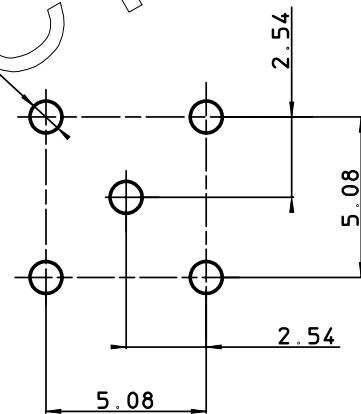

EUROPEAN PROJECTION

CATALOGUE NUMBER
RMP I R01K00---LF

PLATING CODE

1. NOTE: 1. FOR MISSING INFO SEE DRAWING BS,C ,201624,029
   2. THE PRODUCT (LF) MEETS EUROPEAN UNION DIRECTIVES AND OTHER COUNTRY REGULATIONS AS DESCRIBED IN GS-22-008.

1DEC ±0,2 2DEC ±0,1 ANGLES ±1°	APPR.	DATE	SIGN.	MALE/FEMALE COAX CONTACTS (STRAIGHT TERM.)
WE RESERVE THE RIGHT TO CHANGE DIMENSIONS OR REQUIREMENTS WITHOUT PRIOR NOTICE.	DRAFT	1993-05-05	W.P.	CAT. No. RMP I R01K00---LF
ALL DIMENSIONS IN MM	CHECKED			FCJ www.fciconnect.com
	PROD. MGR.			SCALE 5/1
	PR. ENG. MGR.			
	PR. MGT. MGR.			

REFERENCES

BS,C ,201624,006 C