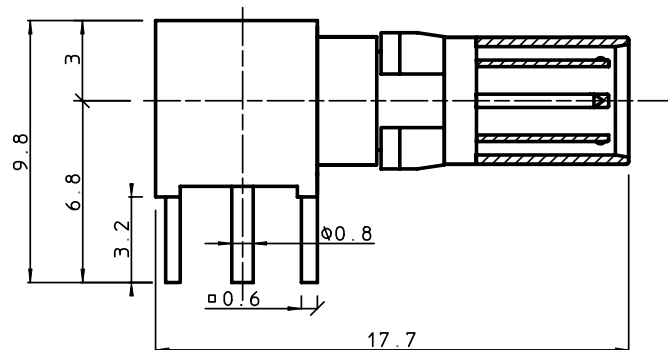

GEN. ST.	01	02	03	04	05	06	07	08	0D	50	60	70	80	90																	
INT. ST.	10	11	12	13	14	18	20	31	32	33	34	38	39	40	42	43	44	45	46	48	56	70	72	73	75	76	81	82	83	84	88

REV.	DATE	DESCRIPTION	BY	C'K'D'
A	2001-09-14	CONVERSION REVISION 03	KN	
B	2001-10-12	B10068	KN	
C	2006-07-04	106-0096	VIVEK	BKP

RMP I R01K00---LF
PIN CONTACT

P.C.B. LAY-OUT