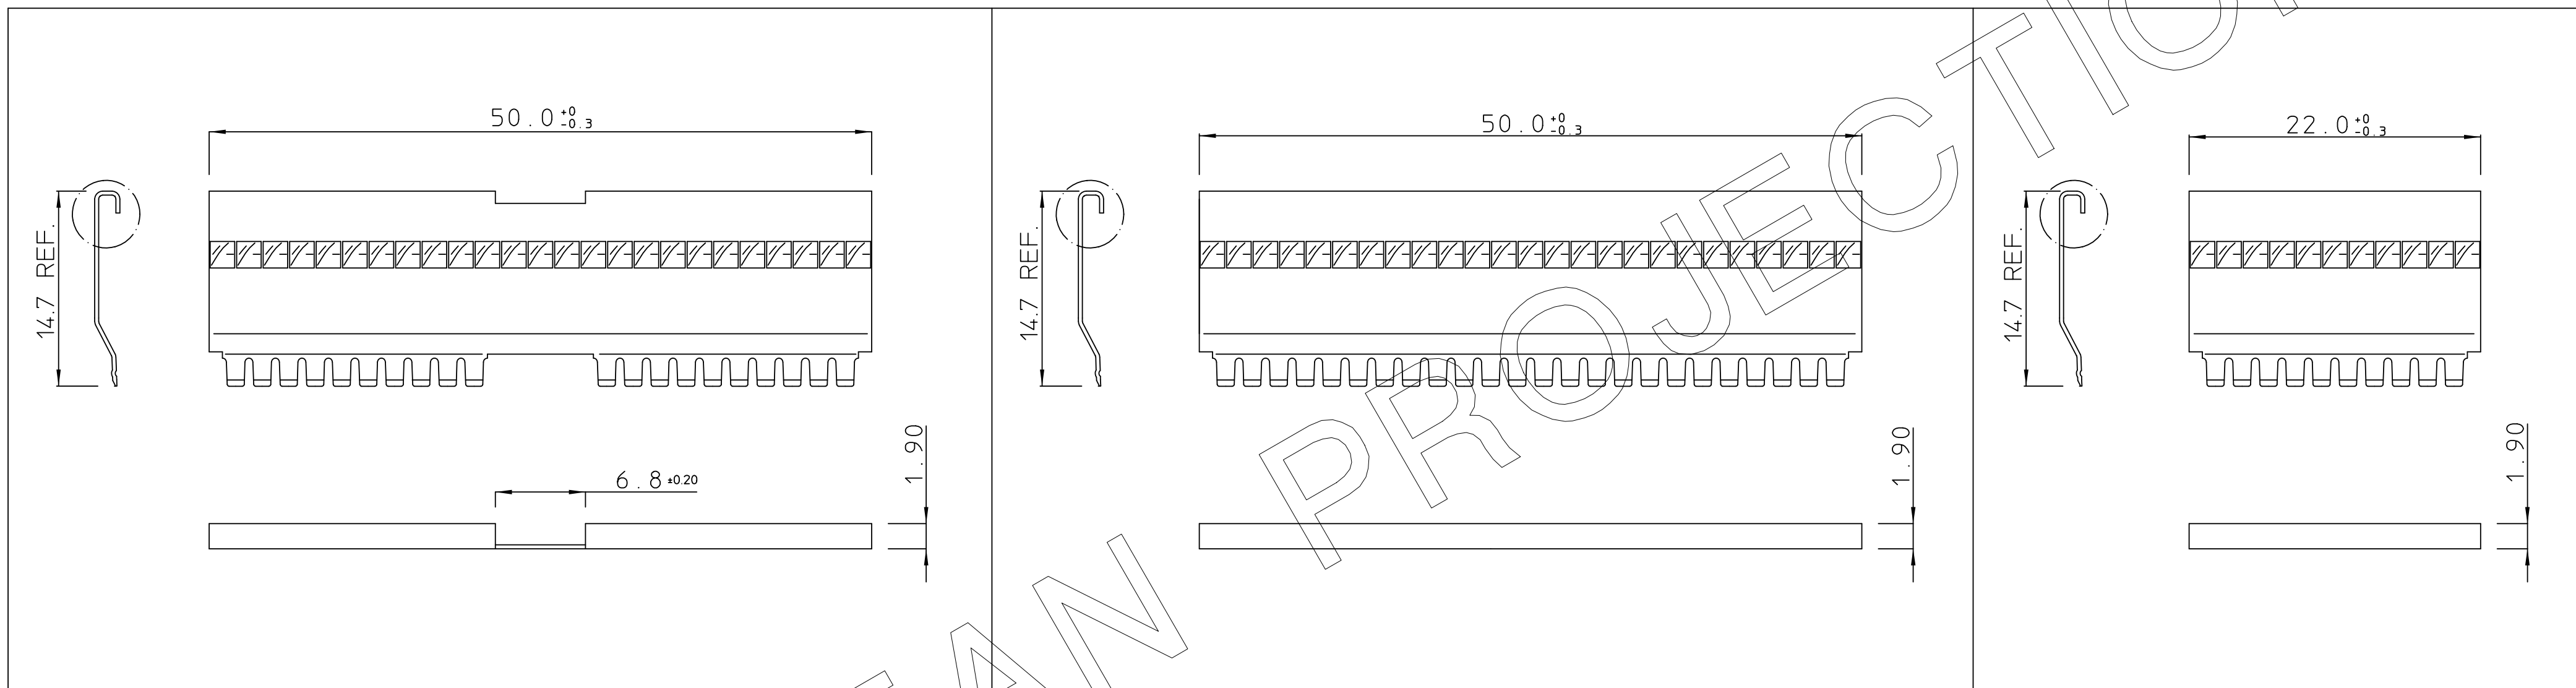

GEN. ST.	01	02	03	04	05	06	07	08	0D	50	60	70	80	90																	
INT. ST.	10	11	12	13	14	18	20	31	32	33	34	38	39	40	42	43	44	45	46	48	56	70	72	73	75	76	81	82	83	84	88

REV.	DATE	DESCRIPTION	BY	C'K'D'
A	24-09-01	CONVERSION REVISION 04	KN	
B	24-10-01	B10074	MF	

HM2SC22B(V1)

HM2SC25B(V1)

HM2SC11B(V1)

DETAIL

NOTES:

- MAKE SURE TO USE THE ACCORDING SHIELDING COVER FOR THE RECEPTACLE CONNECTORS:
 HM2SC22B(V1) FOR TYPE A
 HM2SC25B(V1) FOR TYPE B
 HM2SC11B(V1) FOR TYPE C
 HM2SC11B(V1) FOR TYPE M
 HM2SC11B(V1) FOR TYPE D
- PCB RANGE : 2.4 - 3.5 mm MAX.