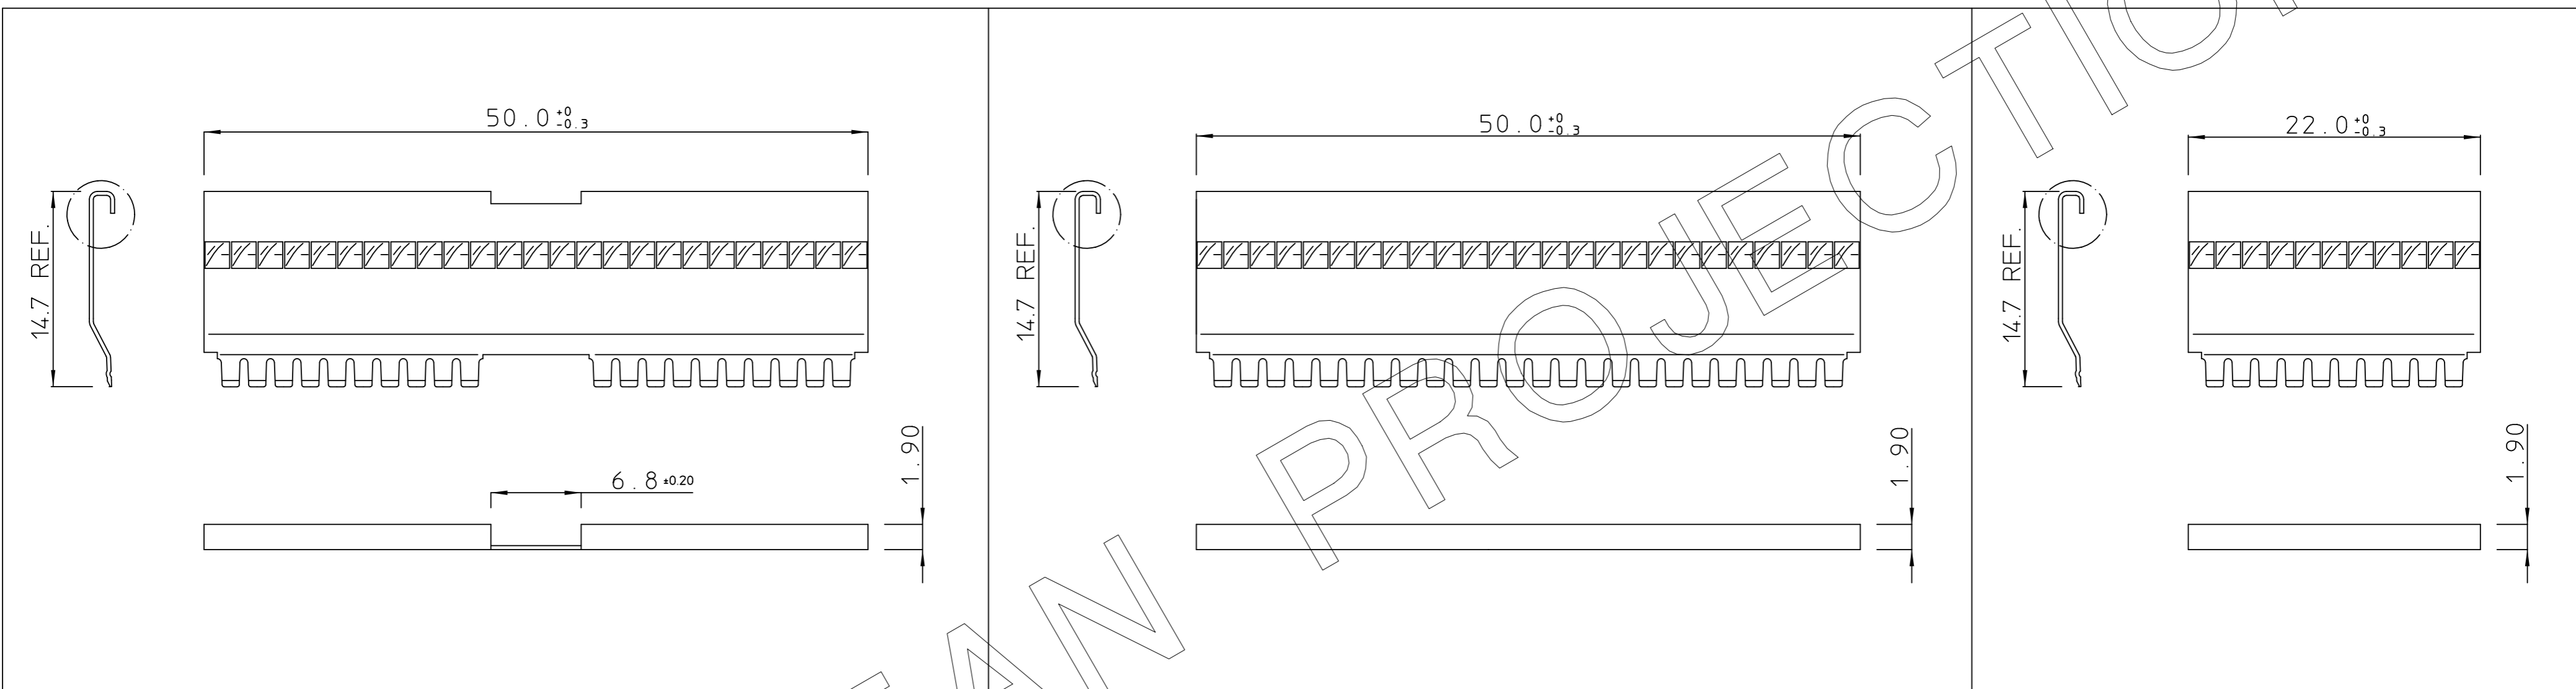

GEN. ST.	01	02	03	04	05	06	07	08	0D	50	60	70	80	90																	
INT. ST.	10	11	12	13	14	18	20	31	32	33	34	38	39	40	42	43	44	45	46	48	56	70	72	73	75	76	81	82	83	84	88

REV.	DATE	DESCRIPTION	BY	C'K'D'
A	24-09-01	CONVERSION REVISION 04	KN	
B	24-10-01	B10074	MF	

HM2SC22B(V1)

HM2SC25B(V1)

HM2SC11B(V1)

DETAIL

NOTES:

- MAKE SURE TO USE THE ACCORDING SHIELDING COVER FOR THE RECEPTACLE CONNECTORS:
 HM2SC22B(V1) FOR TYPE A
 HM2SC25B(V1) FOR TYPE B
 HM2SC11B(V1) FOR TYPE C
 HM2SC11B(V1) FOR TYPE M
 HM2SC11B(V1) FOR TYPE D
- PCB RANGE : 2.4 - 3.5 mm MAX.