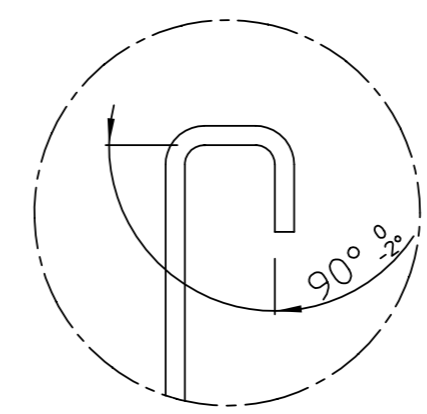

GEN. ST.	01	02	03	04	05	06	07	08	0D	50	60	70	80	90																	
INT. ST.	10	11	12	13	14	18	20	31	32	33	34	38	39	40	42	43	44	45	46	48	56	70	72	73	75	76	81	82	83	84	88

REV.	DATE	DESCRIPTION	BY	C'K'D'
A	24-09-01	CONVERSION REVISION 04	KN	
B	24-10-01	B10074	MF	

HM2SC22B(V1)

HM2SC25B(V1)

HM2SC11B(V1)

DETAIL

NOTES:

- MAKE SURE TO USE THE ACCORDING SHIELDING COVER FOR THE RECEPTACLE CONNECTORS:
 HM2SC22B(V1) FOR TYPE A
 HM2SC25B(V1) FOR TYPE B
 HM2SC11B(V1) FOR TYPE C
 HM2SC11B(V1) FOR TYPE M
 HM2SC11B(V1) FOR TYPE D
- PCB RANGE : 2.4 - 3.5 mm MAX.