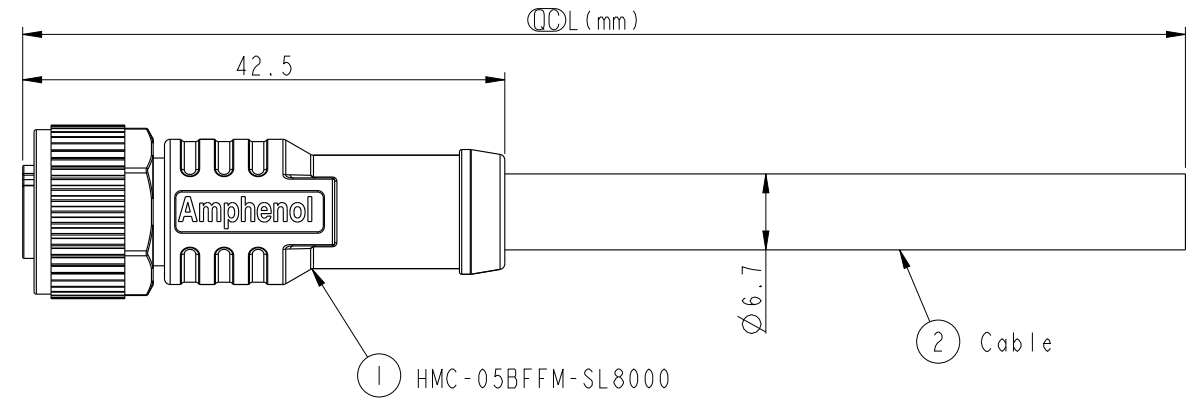

① HMC-05BFFM-SL8000

② Cable

HMC-05BFFM-SL8AXX

- XX: 01~99Meters
- 01: 01Meter
- 02: 02Meters
- ...
- 99: 99Meters

Cable Length(L): 01~99Meters

- Note:**
- * \varnothing Important Dimension To Check.
 - * Waterproof Rate: IP68
In 1 meter water within 24 hours
 - * Connector: PU, Black
 - * Nut: Zinc Alloy, Nickel Plated
 - * F Pin: Copper Alloy, Gold Plated 30u"
 - * Outer Mold: PU, Blue
 - * Cable: CL2, (24#*IP+A/M)+(22#*IP+A/M)+D+B, PVC UV Cable, OD=6.7mm, Black
 - * Cable Length Tolerance:
 - 01M: ±40mm
 - 02M~05M: ±60mm
 - 06M~10M: ±100mm
 - 11M~30M: ±200mm
 - 31M~99M: ±500mm

5	Blue 藍	24#	Twist
4	White 白	24#	
3	Black 黑	22#	Twist
2	Red 紅	22#	
1	Drain 地線	22#	
Conn.	Wire Color		
Pin Out			

UNIT:mm		
TOLERANCE		
±0.5mm		

TITLE NMEA2000 SINGLE ENDED CABLE MICRO-C, F CONN F PIN, METAL			
SCALE Free	SIZE A4	SHEET 1 OF 1	
REV. B	WC-REV. A.2	\varnothing : Inspection item	