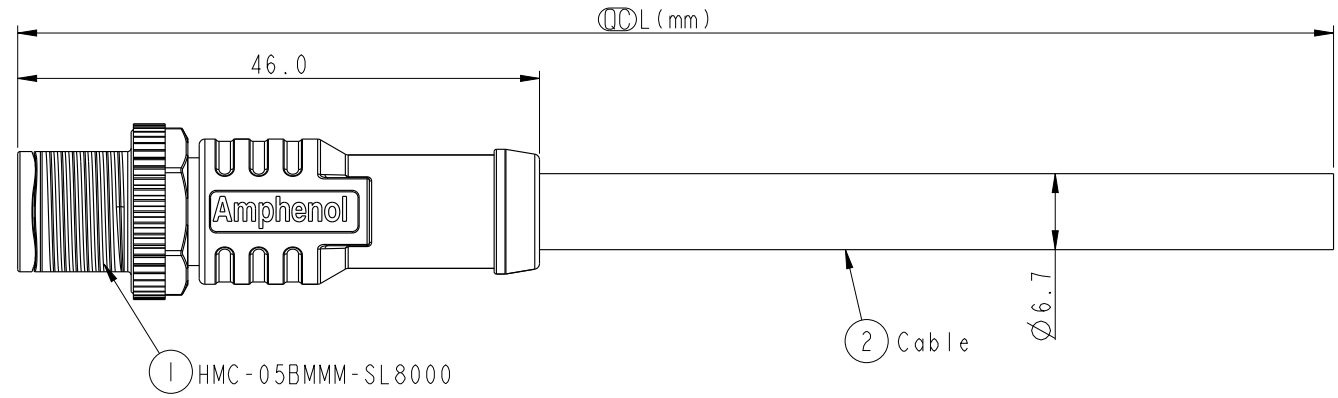

Conn.

Conn. Pin Assignments Front View

Conn.	Wire Color	Pin Out
5	Blue 藍	24#
4	White 白	24#
3	Black 黑	22#
2	Red 紅	22#
1	Drain 地線	22#

HMC-05BMMM-SL8AXX
 XX: 01~99Meters
 01: 01Meter
 02: 02Meters
 :
 99: 99Meters
 Cable Length(L): 01~99Meters

- Note:**
- * \varnothing Important Dimension To Check.
 - * Waterproof Rate: IP68
In 1 meter water within 24 hours
 - * Connector: PU, Black
 - * Nut: Zinc Alloy, Nickel Plated
 - * M Pin: Copper Alloy, Gold Plated 30u"
 - * Outer Mold: PU, Blue
 - * Cable: CL2, (24#*IP+A/M)+(22#*IP+A/M)+D+B, PVC UV Cable, OD=6.7mm, Black
 - * Cable Length Tolerance: 01M: ±40mm
02M~05M: ±60mm
06M~10M: ±100mm
11M~30M: ±200mm
31M~99M: ±500mm

UNIT:mm

TOLERANCE

±0.5mm

TITLE NMEA 2000 SINGLE ENDED CABLE MICRO-C, M CONN M PIN, METAL			
SCALE 1:2	SIZE A4	SHEET 1 OF 1	
REV. B	WC-REV. A.2	\varnothing : Inspection item	

Amphenol LTW
 安費諾亮泰企業股份有限公司

ITEM NO	DRAWN BY Frank Deng	DATE 2017-07-06
DWG NO HMC-05BMMM-SL8AXX	CHECKED BY Fisher Wang	DATE 2017-07-06
CUSTOMER ALTW	APPROVED BY Kevin Hu	DATE 2017-07-06