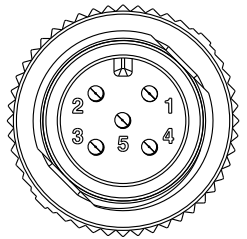

Conn.

Conn. Pin Assignments Front View

Conn.	Wire Color	Pin Out
5	Blue 藍	24#
4	White 白	24#
3	Black 黑	22#
2	Red 紅	22#
1	Drain 地線	22#

HMC-05BMMM-SL8AXX
 XX: 01~99Meters
 01: 01Meter
 02: 02Meters
 :
 99: 99Meters
 Cable Length(L): 01~99Meters

- Note:**
- * \varnothing Important Dimension To Check.
 - * Waterproof Rate: IP68
In 1 meter water within 24 hours
 - * Connector: PU, Black
 - * Nut: Zinc Alloy, Nickel Plated
 - * M Pin: Copper Alloy, Gold Plated 30u"
 - * Outer Mold: PU, Blue
 - * Cable: CL2, (24#*IP+A/M)+(22#*IP+A/M)+D+B, PVC UV Cable, OD=6.7mm, Black
 - * Cable Length Tolerance: 01M: ±40mm
02M~05M: ±60mm
06M~10M: ±100mm
11M~30M: ±200mm
31M~99M: ±500mm

UNIT:mm

TOLERANCE

±0.5mm

TITLE NMEA 2000 SINGLE ENDED CABLE MICRO-C, M CONN M PIN, METAL			
SCALE 1:2	SIZE A4	SHEET 1 OF 1	
REV. B	WC-REV. A.2	\varnothing : Inspection item	

Amphenol LTW
 安費諾亮泰企業股份有限公司

ITEM NO	DRAWN BY Frank Deng	DATE 2017-07-06
DWG NO HMC-05BMMM-SL8AXX	CHECKED BY Fisher Wang	DATE 2017-07-06
CUSTOMER ALTW	APPROVED BY Kevin Hu	DATE 2017-07-06