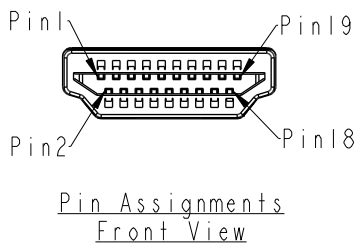

Type 3	IC
Type 2	IP
Type 1	IP+D+AL
Wire Type	

Shell	Braid	纏繞	
19	Gray	灰	3
18	Red	紅	3
17	Pink	粉紅	3
16	Orange	橙	2
15	Yellow	黃	2
14	Purple	紫	3
13	White	白	3
12	White	白	
11	Drain	地線	1
10	Blue	藍	
9	White	白	
8	Drain	地線	1
7	Green	綠	
6	White	白	
5	Drain	地線	1
4	Red	紅	
3	White	白	
2	Drain	地線	1
1	Brown	棕	

Conn.	Wire Color	Wire Type
	Pin Out	

HP-19AFMM-SL7AXX
 ↑
 XX:01~05Meters
 01:01 Meters
 02:02 Meters
 :
 :
 05:05 Meters
 Cable Length(L):01~05Meters

Note:
 * (M) Important Dimension To Check.
 * Waterproof Rate: IP67
 * Plug: 19Pin HDMI Type A
 * Housing: Thermoplastic, Black
 * Screw Nut: Thermoplastic, Black
 * Gasket: Rubber, Black
 * Cable: UL20276 (26#*1P+D+AL+MYLAR)*4C +26#*1P+26#*5C+AL+B, PVC Jacket, OD=8.5
 * Cable Length Tolerance: L±5%mm

UNIT:mm		
TOLERANCE	±0.5	

TITLE HDMI, PLUG, 19P, CABLE W/SR F, M, MOLDING, SCREW △ C			
SCALE 1:1	SIZE A4	SHEET 1 OF 1	
REV. C	WC-REV. A.3	(M): Inspection item	

Amphenol LTW
 安費諾亮泰企業股份有限公司

ITEM NO	DRAWN BY Jason.Yu	DATE 2014-07-21
DWG NO HP-19AFMM-SL7AXX	CHECKED BY Kris	DATE 2014-07-21
CUSTOMER ALTW	APPROVED BY WenMao	DATE 2014-07-21