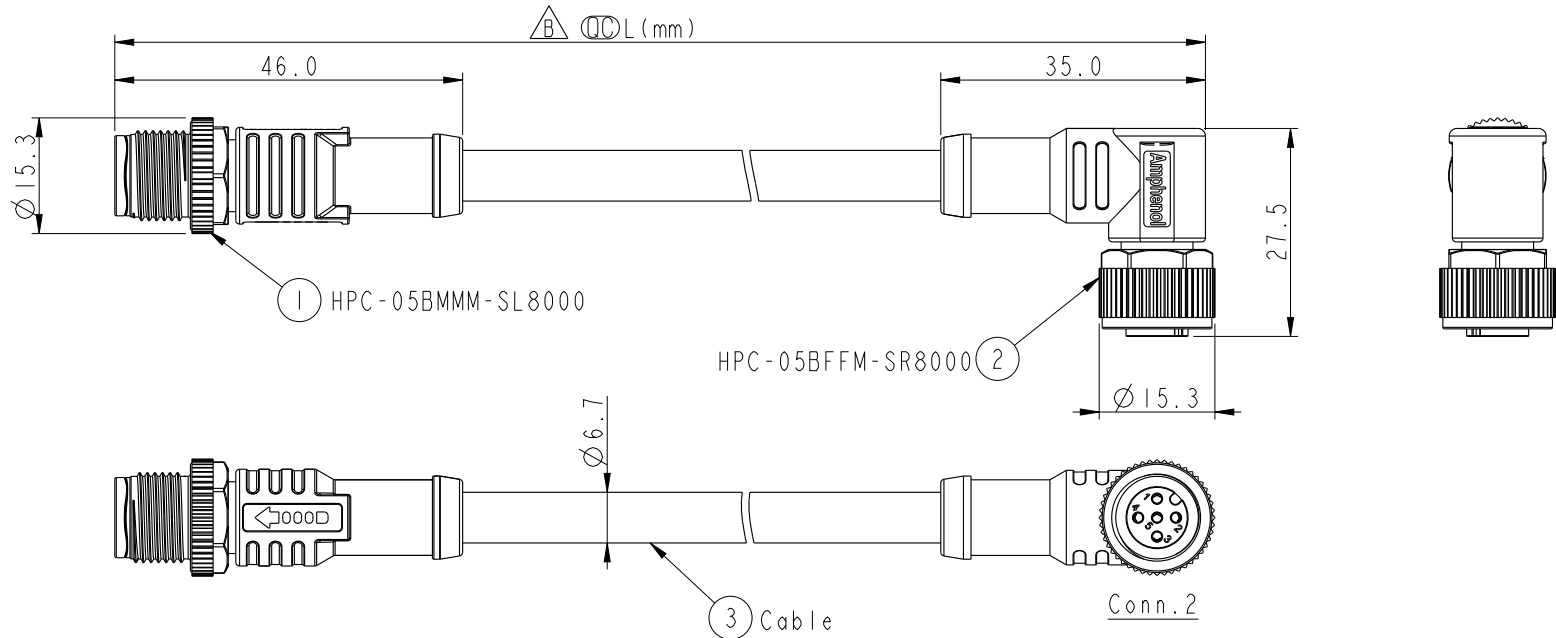

REV.	ECN NO.	DATE	SIGN	DESCRIPTION
A	Initial Release	2017-04-17	Frank Deng	Rev.01 To Rev.A
B	LEN1750007	2017-04-25	Frank Deng	Change The Dimensioning Position

ALTW
CONFIDENTIAL
2017-04-25
R&D DEPT.

Conn.2

HPC-000505-0MF-DSAXX
T
XX: 01~99Meters
01: 01Meter
02: 02Meters
:
99: 99Meters
Cable Length(L): 01~99Meters