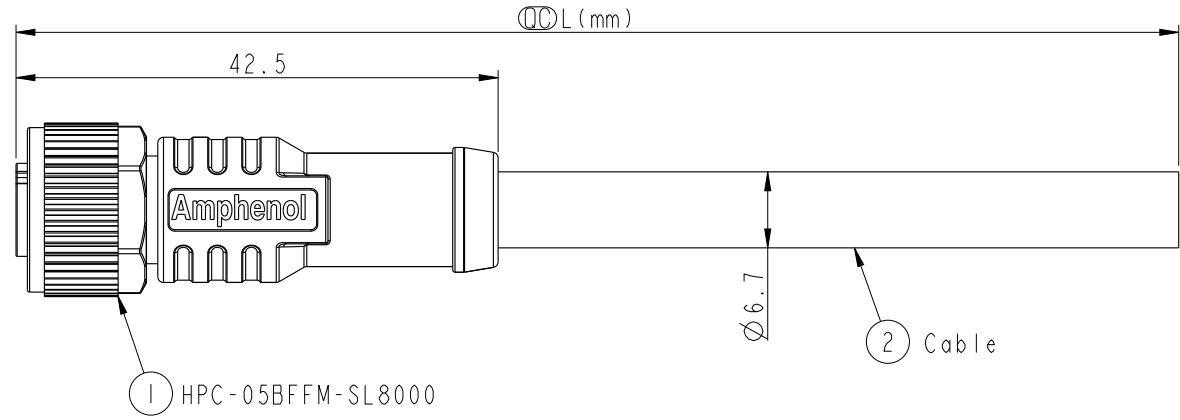

**ALTW**  
**CONFIDENTIAL**  
 2017-07-06  
**R&D DEPT.**

Conn.  
Pin Assignments  
Front View

5	Blue 藍	24#	Twist
4	White 白	24#	
3	Black 黑	22#	Twist
2	Red 紅	22#	
1	Drain 地線	22#	
Conn.	Wire Color		
	Pin Out		

HPC-05BFFM-SL8AXX

XX: 01~99Meters  
 01: 01Meter  
 02: 02Meters  
 .  
 99: 99Meters  
 Cable Length(L): 01~99Meters

- Note:**
- \* **CC** Important Dimension To Check.
  - \* Waterproof Rate: IP68  
 In 1 meter water within 24 hours
  - \* Connector: PU, Black
  - \* Nut: Nylon, Black
  - \* F Pin: Copper Alloy, Gold Plated 30u"
  - \* Outer Mold: PU, Blue
  - \* Cable: CL2, (24#\*IP+A/M)+(22#\*IP+A/M)+  
 D+B,PVC UV Cable, OD=6.7mm, Black
  - \* Cable Length Tolerance: 01M:±40mm  
 02M~05M:±60mm  
 06M~10M:±100mm  
 11M~30M:±200mm  
 31M~99M:±500mm

UNIT:mm   
 TOLERANCE  
 ±0.5mm

TITLE			
NMEA 2000 SINGLE ENDED CABLE MICRO-C, F CONN F PIN, PLASTIC			
SCALE	SIZE	SHEET	OF
Free	A4	1	1
REV.	WC-REV.	<b>CC</b> : Inspection item	
B	A.1		

**Amphenol LTW**  
 安費諾亮泰企業股份有限公司