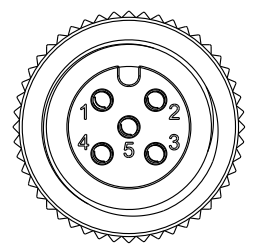

**ALTW**  
**CONFIDENTIAL**  
 2017-07-06  
**R&D DEPT.**

Conn.  
Pin Assignments  
Front View

5	Blue 藍	24#	Twist
4	White 白	24#	
3	Black 黑	22#	Twist
2	Red 紅	22#	
1	Drain 地線	22#	
Conn.	Wire Color		
	Pin Out		

HPC-05BFFM-SL8AXX

XX: 01~99Meters  
 01: 01Meter  
 02: 02Meters  
 .  
 99: 99Meters  
 Cable Length(L): 01~99Meters

- Note:**
- \* **CC** Important Dimension To Check.
  - \* Waterproof Rate: IP68  
 In 1 meter water within 24 hours
  - \* Connector: PU, Black
  - \* Nut: Nylon, Black
  - \* F Pin: Copper Alloy, Gold Plated 30u"
  - \* Outer Mold: PU, Blue
  - \* Cable: CL2, (24#\*IP+A/M)+(22#\*IP+A/M)+  
 D+B,PVC UV Cable, OD=6.7mm, Black
  - \* Cable Length Tolerance: 01M:±40mm  
 02M~05M:±60mm  
 06M~10M:±100mm  
 11M~30M:±200mm  
 31M~99M:±500mm

UNIT:mm   
 TOLERANCE  
 ±0.5mm

TITLE			
NMEA 2000 SINGLE ENDED CABLE MICRO-C, F CONN F PIN, PLASTIC			
SCALE	SIZE	SHEET	OF
Free	A4	1	1
REV.	WC-REV.	<b>CC</b> : Inspection item	
B	A.1		

**Amphenol LTW**  
 安費諾亮泰企業股份有限公司