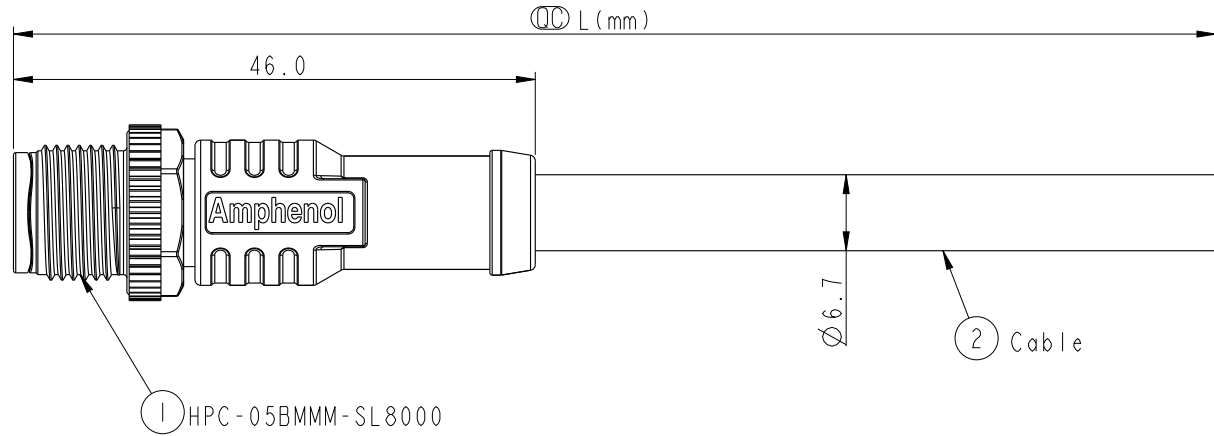

**ALTW**  
**CONFIDENTIAL**  
**2017-07-06**  
**R&D DEPT.**

Conn.

① HPC-05BMMM-SL8000

HPC-05BMMM-SL8AXX

XX: 01~99Meters  
 01: 01Meter  
 02: 02Meters  
 :  
 99: 99Meters  
 Cable Length(L): 01~99Meters

- △ Note:**
- \* **Ⓞ** Important Dimension To Check.
  - \* Waterproof Rate: IP68  
 In 1 meter water within 24 hours
  - \* Connector: PU, Black
  - \* Nut: Nylon, Black
  - \* M Pin: Copper Alloy, Gold Plated 30u"
  - \* Outer Mold: PU, Blue
  - \* Cable: CL2, (24#\*1P+A/M)+(22#\*1P+A/M)+  
 D+B, PVC UV Cable, OD=6.7mm, Black
  - \* Cable Length Tolerance: 01M:±40mm  
 02M~05M:±60mm  
 06M~10M:±100mm  
 11M~30M:±200mm  
 31M~99M:±500mm

Conn.  
 Pin Assignments  
 Front View

5	Blue 藍	24#	Twist
4	White 白	24#	
3	Black 黑	22#	Twist
2	Red 紅	22#	
1	Drain 地線	22#	
Conn.	Wire Color		
	Pin Out		

UNIT:mm	
TOLERANCE	
±0.5mm	

TITLE NMEA 2000 SINGLE ENDED CABLE MICRO-C, M CONN M PIN, PLASTIC			
SCALE 3:2	SIZE A4	SHEET 1 OF 1	
REV. B	WC-REV. A.2	Ⓞ: Inspection item	