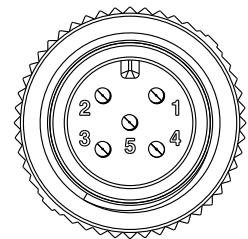

**ALTW**  
**CONFIDENTIAL**  
**2017-07-06**  
**R&D DEPT.**

Conn.

① HPC-05BMMM-SL8000

HPC-05BMMM-SL8AXX

XX: 01~99Meters  
 01: 01Meter  
 02: 02Meters  
 :  
 99: 99Meters  
 Cable Length(L): 01~99Meters

- △ Note:**
- \* **Ⓞ** Important Dimension To Check.
  - \* Waterproof Rate: IP68  
 In 1 meter water within 24 hours
  - \* Connector: PU, Black
  - \* Nut: Nylon, Black
  - \* M Pin: Copper Alloy, Gold Plated 30u"
  - \* Outer Mold: PU, Blue
  - \* Cable: CL2, (24#\*1P+A/M)+(22#\*1P+A/M)+  
 D+B, PVC UV Cable, OD=6.7mm, Black
  - \* Cable Length Tolerance: 01M:±40mm  
 02M~05M:±60mm  
 06M~10M:±100mm  
 11M~30M:±200mm  
 31M~99M:±500mm

Conn.  
 Pin Assignments  
 Front View

5	Blue 藍	24#	Twist
4	White 白	24#	
3	Black 黑	22#	Twist
2	Red 紅	22#	
1	Drain 地線	22#	
Conn.	Wire Color		
	Pin Out		

UNIT:mm	
TOLERANCE	
±0.5mm	

TITLE NMEA 2000 SINGLE ENDED CABLE MICRO-C, M CONN M PIN, PLASTIC			
SCALE 3:2	SIZE A4	SHEET 1 OF 1	
REV. B	WC-REV. A.2	Ⓞ: Inspection item	