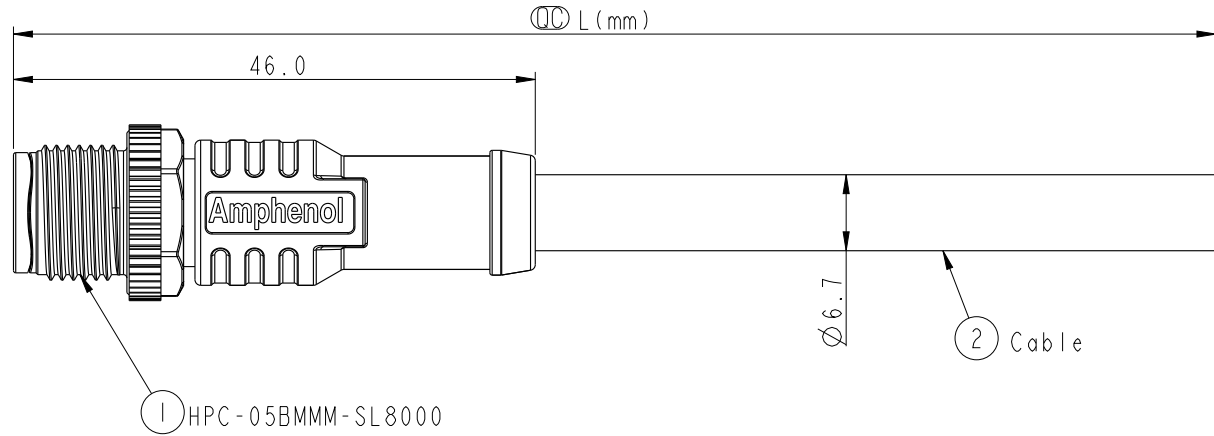

Conn.

① HPC-05BMMM-SL8000

HPC-05BMMM-SL8AXX

XX: 01~99Meters
 01: 01Meter
 02: 02Meters
 :
 99: 99Meters
 Cable Length(L): 01~99Meters

- Note:**
- * Ⓞ Important Dimension To Check.
 - * Waterproof Rate: IP68
 In 1 meter water within 24 hours
 - * Connector: PU, Black
 - * Nut: Nylon, Black
 - * M Pin: Copper Alloy, Gold Plated 30u"
 - * Outer Mold: PU, Blue
 - * Cable: CL2, (24#*1P+A/M)+(22#*1P+A/M)+
 D+B, PVC UV Cable, OD=6.7mm, Black
 - * Cable Length Tolerance: 01M:±40mm
 02M~05M:±60mm
 06M~10M:±100mm
 11M~30M:±200mm
 31M~99M:±500mm

Conn.
Pin Assignments
Front View

5	Blue 藍	24#	Twist
4	White 白	24#	
3	Black 黑	22#	Twist
2	Red 紅	22#	
1	Drain 地線	22#	
Conn.	Wire Color		
	Pin Out		

UNIT:mm	
TOLERANCE	
±0.5mm	

TITLE NMEA 2000 SINGLE ENDED CABLE MICRO-C, M CONN M PIN, PLASTIC			
SCALE 3:2	SIZE A4	SHEET 1 OF 1	
REV. B	WC-REV. A.2	Ⓞ : Inspection item	