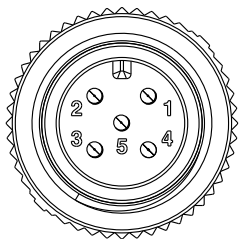

REV.	ECN NO.	DATE	SIGN	DESCRIPTION
A	Initial Release	2017-06-15	Frank Deng	Rev.02 To A

**ALTW**  
**CONFIDENTIAL**  
 2017-06-15  
**R&D DEPT.**

Waterproof Rate: IP68  
 (In 1M water within 24hours)

Conn.  
 Pin Assignments  
 Front View

5	N/C	不連接
4	N/C	不連接
3	Black	黑
2	Red	紅
1	Drain	地線
Conn.	Wire Color	
	Pin Out	

HPC-05CMMM-SL8AXX  
 UL1007 22AWG (Red)  
 01: L=01 Meter  
 02: L=02Meters  
 :  
 99: L=99Meters  
 Cable Length(L): 01~99Meters

- Note:  
 \*  $\varnothing$  Important Dimension To Check.  
 \* Connector: PU, Black  
 \* Nut: Nylon, Black  
 \* Pin: Copper Alloy, Gold Plated  
 \* Fuse: 3A/250V,  $\varnothing 5 \times 20$ mm  
 \* Fuse Holder: Themoplastic, UL94V-0, Black.  
 \* Cable: CL2, 22AWG\*2C+A/M+D+B, PVC Jacket, OD=5.8mm, Yellow  
 \* Wire: UL1007, 22AWG, Red.  
 \* Cable Length Tolerance: 01M:  $\pm 40$ mm  
 02M~05M:  $\pm 60$ mm  
 06M~10M:  $\pm 100$ mm  
 11M~30M:  $\pm 200$ mm  
 31M~99M:  $\pm 500$ mm

UNIT:mm  
 TOLERANCE  
 $\pm 0.5$

TITLE NMEA 2000 MICRO-C, CABLE, WITH FUSE + FUSE HOLDER			
SCALE 3:2	SIZE A4	SHEET 1 OF 1	
REV. A	WC-REV. A.1	$\varnothing$ : Inspection item	

**Amphenol LTW**  
 安費諾亮泰企業股份有限公司