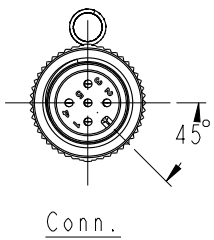

REV.	ECN NO.	DATE	SIGN	DESCRIPTION
A	Initial Release	2017-06-15	Frank Deng	Rev.02 To A

**ALTW**  
**CONFIDENTIAL**  
 2017-06-15  
**R&D DEPT.**

Waterproof Rate: IP68  
 (In 1M water within 24hours)

Conn.  
 Pin Assignments  
 Front View

5	N/C	不連接
4	N/C	不連接
3	Black	黑
2	Red	紅
1	Drain	地線
Conn.	Wire Color	
	Pin Out	

HPC-05CMMM-SL8AXX  
 UL1007 22AWG (Red)  
 01: L=01 Meter  
 02: L=02Meters  
 :  
 99: L=99Meters  
 Cable Length(L): 01~99Meters

- Note:  
 \*  $\varnothing$  Important Dimension To Check.  
 \* Connector: PU, Black  
 \* Nut: Nylon, Black  
 \* Pin: Copper Alloy, Gold Plated  
 \* Fuse: 3A/250V,  $\varnothing 5 \times 20$ mm  
 \* Fuse Holder: Themoplastic, UL94V-0, Black.  
 \* Cable: CL2, 22AWG\*2C+A/M+D+B, PVC Jacket, OD=5.8mm, Yellow  
 \* Wire: UL1007, 22AWG, Red.  
 \* Cable Length Tolerance: 01M:  $\pm 40$ mm  
 02M~05M:  $\pm 60$ mm  
 06M~10M:  $\pm 100$ mm  
 11M~30M:  $\pm 200$ mm  
 31M~99M:  $\pm 500$ mm

UNIT:mm  
 TOLERANCE  
 $\pm 0.5$

TITLE NMEA 2000 MICRO-C, CABLE, WITH FUSE + FUSE HOLDER			
SCALE 3:2	SIZE A4	SHEET 1 OF 1	
REV. A	WC-REV. A.1	$\varnothing$ : Inspection item	

**Amphenol LTW**  
 安費諾亮泰企業股份有限公司