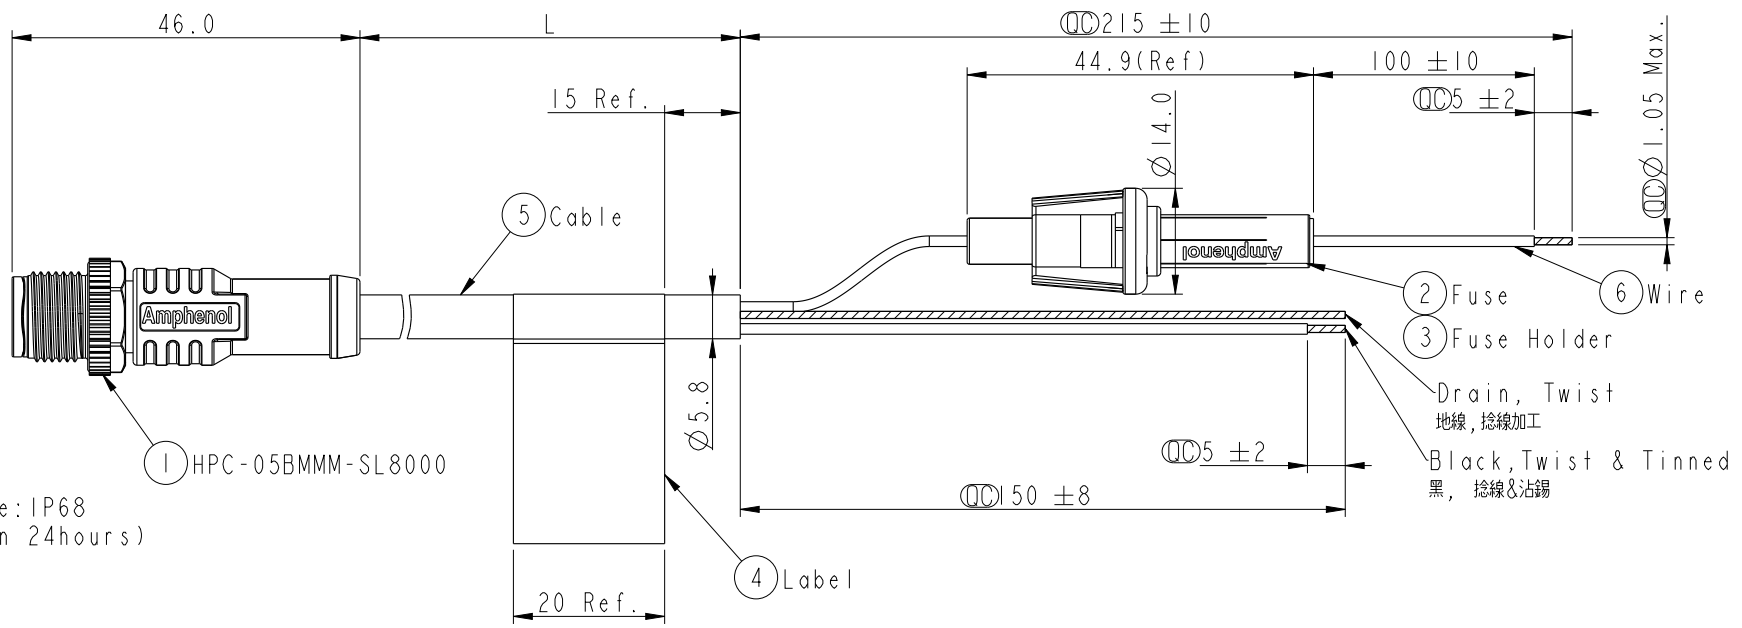

REV.	ECN NO.	DATE	SIGN	DESCRIPTION
A	Initial Release	2017-06-15	Frank Deng	Rev.02 To A

**ALTW**  
**CONFIDENTIAL**  
 2017-06-15  
**R&D DEPT.**

Waterproof Rate: IP68  
 (In 1M water within 24hours)

Conn.  
 Pin Assignments  
 Front View

5	N/C	不連接
4	N/C	不連接
3	Black	黑
2	Red	紅
1	Drain	地線
Conn.	Wire Color	
	Pin Out	

HPC-05CMMM-SL8AXX  
 UL1007 22AWG (Red)  
 01: L=01 Meter  
 02: L=02Meters  
 :  
 99: L=99Meters  
 Cable Length(L): 01~99Meters

- Note:  
 \*  $\varnothing$  Important Dimension To Check.  
 \* Connector: PU, Black  
 \* Nut: Nylon, Black  
 \* Pin: Copper Alloy, Gold Plated  
 \* Fuse: 3A/250V,  $\varnothing 5 \times 20$ mm  
 \* Fuse Holder: Themoplastic, UL94V-0, Black.  
 \* Cable: CL2, 22AWG\*2C+A/M+D+B, PVC Jacket, OD=5.8mm, Yellow  
 \* Wire: UL1007, 22AWG, Red.  
 \* Cable Length Tolerance: 01M:  $\pm 40$ mm  
 02M~05M:  $\pm 60$ mm  
 06M~10M:  $\pm 100$ mm  
 11M~30M:  $\pm 200$ mm  
 31M~99M:  $\pm 500$ mm

UNIT:mm  
 TOLERANCE  
 $\pm 0.5$

TITLE NMEA 2000 MICRO-C, CABLE, WITH FUSE + FUSE HOLDER			
SCALE 3:2	SIZE A4	SHEET 1 OF 1	
REV. A	WC-REV. A.1	$\varnothing$ : Inspection item	

**Amphenol LTW**  
 安費諾亮泰企業股份有限公司