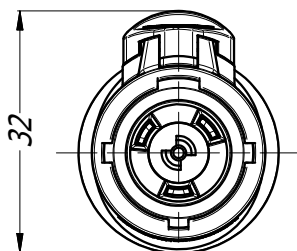

1 2 3 4 5 6 7 8

A
B
C
D
E
F

3D VIEW
3:4

PATENTS AND APPLICATIONS :

- US D839193
- US 10823914B2
- EP 3514892B1
- JP 6705027B2
- DE 102018101431A1
- HK 40009428A
- CN 110071397A
- EP 3641070A1

- NOTES:**
1. CABLE OD RANGE:
 - SMALL GROMMET: 7.5 - 10.0 mm OD
 - MEDIUM GROMMET: 9.5 - 13.0 mm OD
 - BIG GROMMET: 12.7 - 16.0 mm OD
 2. BACKSHELL TORQUE: 3.7 Nm

UNLESS OTHERWISE SPECIFIED TOLERANCE TO BE		THIS DOCUMENT IS THE PROPERTY OF AMPHENOL AUSTRALIA PTY. LTD. NO PART THEREOF MAY BE REPRODUCED AND USED WITHOUT THE PRIOR WRITTEN CONSENT OF THE OWNER.			
LINEAR	ANGULAR	MATERIAL:	DRN:	T.N	DATE: 26/07/19
X ± 0.5	X' ± 1		CKD:	P.M	DATE: 26/07/19
X.X ± 0.1	X.X' ± 30'		APP'D:	P.M	DATE: 26/07/19
X.X ± 0.05	X.X" ± 15'	DO NOT SCALE	FINISH:	SCALE: 1:1	SIZE: A4
BREAK ALL SHARP EDGES AND REMOVE ALL BURRS		THIRD ANGLE PROJECTION			
DIMENSIONS IN MILLIMETRES					

Amphenol

Amphenol Australia Pty.Ltd,
22 Industry Blvd, Carrum Downs VIC 3201

TITLE:
**CABLE CONNECTOR
MALE HPT SERIES
CABLE OD 7.5- 16.0mm**

PART No:	REV
HPT-3-MJ	3
DRAWING No.	SHEET
55011361-000-2	2/2

1 2 3 4 5 6 7 8 CB4.17.F1