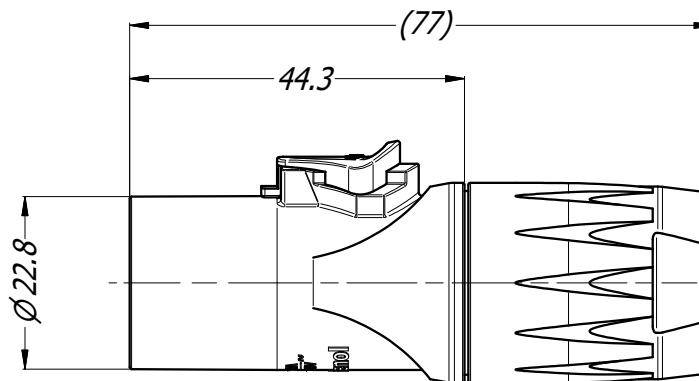

1 2 3 4 5 6 7 8

A
B
C
D
E
F

3D VIEW
3:4

PATENTS AND APPLICATIONS :

- US D839193
- US 10823914B2
- EP 3514892B1
- JP 6705027B2
- DE 102018101431A1
- HK 40009428A
- CN 110071397A
- EP 3641070A1

- NOTES:**
1. CABLE OD RANGE:
 - SMALL GROMMET: 7.5 - 10.0 mm OD
 - MEDIUM GROMMET: 9.5 - 13.0 mm OD
 - BIG GROMMET: 12.7 - 16.0 mm OD
 2. BACKSHELL TORQUE: 3.7 Nm

UNLESS OTHERWISE SPECIFIED TOLERANCE TO BE		THIS DOCUMENT IS THE PROPERTY OF AMPHENOL AUSTRALIA PTY. LTD. NO PART THEREOF MAY BE REPRODUCED AND USED WITHOUT THE PRIOR WRITTEN CONSENT OF THE OWNER.			
LINEAR	ANGULAR	MATERIAL:	DRN:	T.N	DATE: 26/07/19
X ± 0.5	X' ± 1		CKD:	P.M	DATE: 26/07/19
X.X ± 0.1	X.X' ± 30'		APP'D:	P.M	DATE: 26/07/19
X.X ± 0.05	X.X" ± 15'	DO NOT SCALE	FINISH:	SCALE: 1:1	SIZE: A4
BREAK ALL SHARP EDGES AND REMOVE ALL BURRS		THIRD ANGLE PROJECTION			
DIMENSIONS IN MILLIMETRES					

Amphenol

Amphenol Australia Pty.Ltd,
22 Industry Blvd, Carrum Downs VIC 3201

TITLE:
**CABLE CONNECTOR
MALE HPT SERIES
CABLE OD 7.5- 16.0mm**

PART No:	REV
HPT-3-MJ	3
DRAWING No.	SHEET
55011361-000-2	2/2

1 2 3 4 5 6 7 8 CB4.17.F1