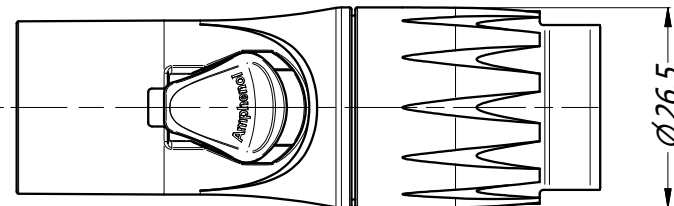

1 2 3 4 5 6 7 8

A
B
C
D
E
F

3D VIEW
3:4

PATENTS AND APPLICATIONS :

- US D839193
- US 10823914B2
- EP 3514892B1
- JP 6705027B2
- DE 102018101431A1
- HK 40009428A
- CN 110071397A
- EP 3641070A1

- NOTES:**
1. CABLE OD RANGE:
 - SMALL GROMMET: 7.5 - 10.0 mm OD
 - MEDIUM GROMMET: 9.5 - 13.0 mm OD
 - BIG GROMMET: 12.7 - 16.0 mm OD
 2. BACKSHELL TORQUE: 3.7 Nm

UNLESS OTHERWISE SPECIFIED TOLERANCE TO BE		THIS DOCUMENT IS THE PROPERTY OF AMPHENOL AUSTRALIA PTY. LTD. NO PART THEREOF MAY BE REPRODUCED AND USED WITHOUT THE PRIOR WRITTEN CONSENT OF THE OWNER.			
LINEAR	ANGULAR	MATERIAL:	DRN:	T.N	DATE: 26/07/19
X ± 0.5	X' ± 1		CKD:	P.M	DATE: 26/07/19
X.X ± 0.1	X.X' ± 30'		APP'D:	P.M	DATE: 26/07/19
X.X ± 0.05	X.X" ± 15'	DO NOT SCALE	FINISH:	SCALE: 1:1	SIZE: A4
BREAK ALL SHARP EDGES AND REMOVE ALL BURRS		THIRD ANGLE PROJECTION			
DIMENSIONS IN MILLIMETRES					