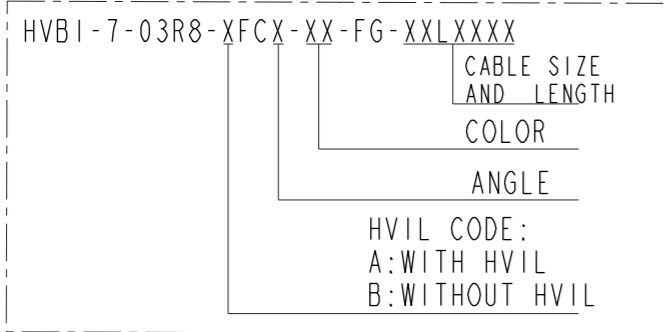

REV	ECN	DESCRIPTION	DATE	MODIFIED
3		PRE-RELEASE	2016.06.08	ROY.QU

CUSTOMER DRAWING

SCOPE OF CABLE OUTSIDE DIAMETER	
SIZE	OUTSIDE DIAMETER
50MM ² WITH SHIELD	16.0~17.5 MM
35MM ² WITH SHIELD	13.5~15.2 MM

WIHT HVIL		
P/N	DESCRIPTION	
	KEY OF ANGLE	LOCK RING COLOR
HVBI-703R8-AFCA-RD-FG-50L0000	30°	RED
HVBI-703R8-AFCB-BK-FG-50L0000	60°	BLACK
HVBI-703R8-AFCC-YL-FG-50L0000	90°	YELLOW
HVBI-703R8-AFCD-GR-FG-50L0000	120°	GREEN
HVBI-703R8-AFCE-BL-FG-50L0000	150°	BLUE
HVBI-703R8-AFCF-PU-FG-50L0000	180°	PURPLE

WIHTOUT HVIL		
P/N	DESCRIPTION	
	KEY OF ANGLE	LOCK RING COLOR
HVBI-703R8-BFCA-RD-FG-50L0000	30°	RED
HVBI-703R8-BFCB-BK-FG-50L0000	60°	BLACK
HVBI-703R8-BFCC-YL-FG-50L0000	90°	YELLOW
HVBI-703R8-BFCD-GR-FG-50L0000	120°	GREEN
HVBI-703R8-BFCE-BL-FG-50L0000	150°	BLUE
HVBI-703R8-BFCF-PU-FG-50L0000	180°	PURPLE

DIMENSIONS ANSI Y14.5M UNITS: MM Pro/E FILE	TOLERANCES X ±0.3 XX ±0.20 ANGLES ±0.5°	PROJECTION 	Amphenol Pcd Shenzhen		TITLE HVBI-7R8 PLUG	
			ENGR ROY.QU 2016.06.08	CHKD		
ORIGINAL NOT FOR CUSTOMER DISTRIBUTION	THIS DOCUMENT CONTAINS PROPRIETARY INFORMATION WHICH IS THE CONFIDENTIAL PROPERTY OF AMPHENOL PCD SHENZHEN		APPD	SIZE A3	DWG NO. HVBI-7-03R8-XFCX-XX-FGXXLXXXX	REV 3
			CODE: 58982	SCALE: 2:1	SHEET 1 OF 1	