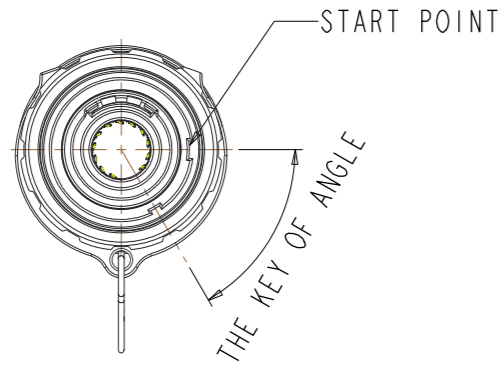

REV	ECN	DESCRIPTION	DATE	MODIFIED
3		PRE-RELEASE	2016.06.08	ROY.QU

CUSTOMER DRAWING

SCOPE OF CABLE OUTSIDE DIAMETER	
SIZE	OUTSIDE DIAMETER
50MM ² WITH SHIELD	16.0~17.5 MM
35MM ² WITH SHIELD	13.5~15.2 MM

WIHT HVIL		
P/N	DESCRIPTION	
	KEY OF ANGLE	LOCK RING COLOR
HVBI-703R8-AFCA-RD-FG-50L0000	30°	RED
HVBI-703R8-AFCB-BK-FG-50L0000	60°	BLACK
HVBI-703R8-AFCC-YL-FG-50L0000	90°	YELLOW
HVBI-703R8-AFCD-GR-FG-50L0000	120°	GREEN
HVBI-703R8-AFCE-BL-FG-50L0000	150°	BLUE
HVBI-703R8-AFCF-PU-FG-50L0000	180°	PURPLE