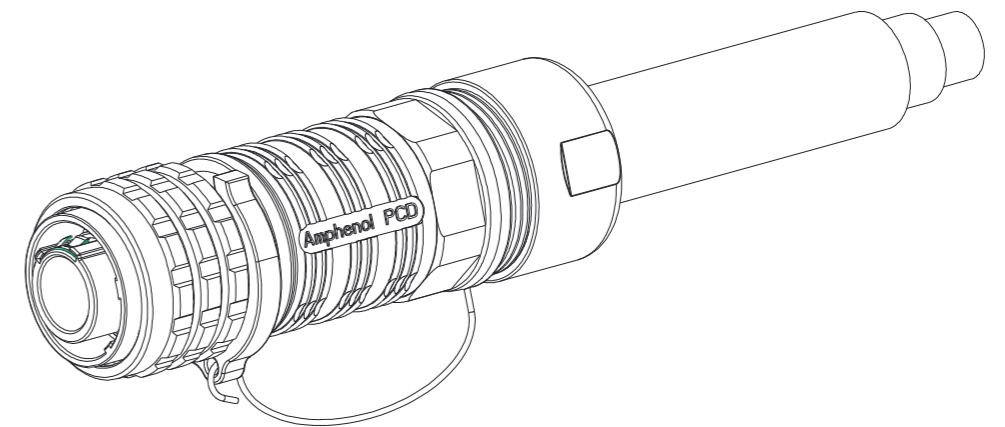

REV	ECN	DESCRIPTION	DATE	MODIFIED
3		PRE-RELEASE	2016.06.08	ROY.QU

CUSTOMER DRAWING

SCOPE OF CABLE OUTSIDE DIAMETER	
SIZE	OUTSIDE DIAMETER
50MM ² WITH SHIELD	16.0~17.5 MM
35MM ² WITH SHIELD	13.5~15.2 MM

WIHT HVIL		
P/N	DESCRIPTION	
	KEY OF ANGLE	LOCK RING COLOR
HVBI-703R8-AFCA-RD-FG-50L0000	30°	RED
HVBI-703R8-AFCB-BK-FG-50L0000	60°	BLACK
HVBI-703R8-AFCC-YL-FG-50L0000	90°	YELLOW
HVBI-703R8-AFCD-GR-FG-50L0000	120°	GREEN
HVBI-703R8-AFCE-BL-FG-50L0000	150°	BLUE
HVBI-703R8-AFCF-PU-FG-50L0000	180°	PURPLE