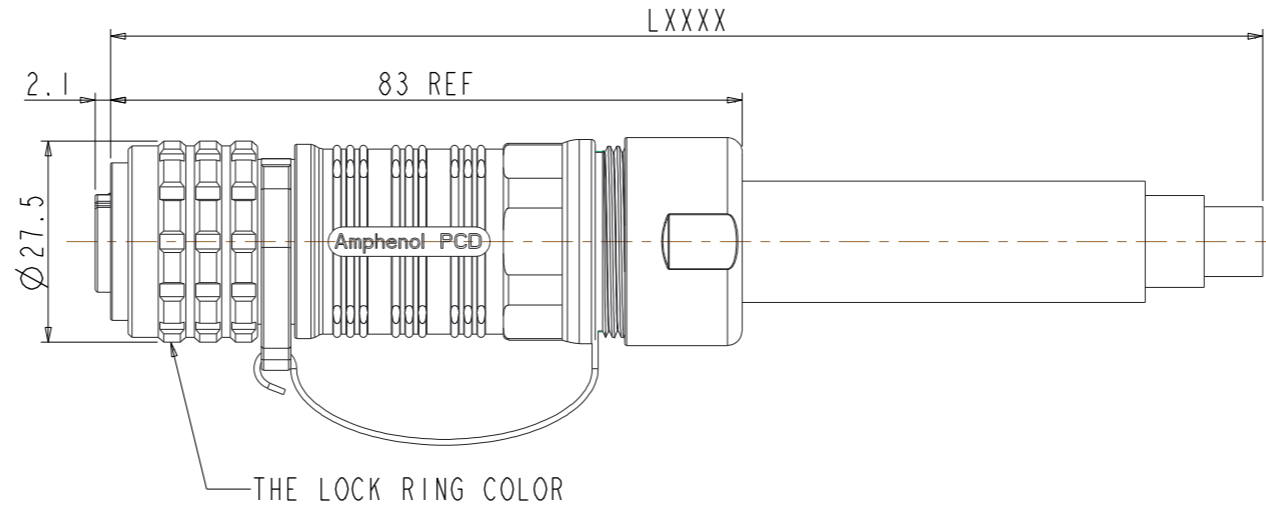

REV	ECN	DESCRIPTION	DATE	MODIFIED
3		PRE-RELEASE	2016.06.08	ROY.QU

CUSTOMER DRAWING

SCOPE OF CABLE OUTSIDE DIAMETER	
SIZE	OUTSIDE DIAMETER
50MM ² WITH SHIELD	16.0~17.5 MM
35MM ² WITH SHIELD	13.5~15.2 MM

WIHT HVIL		
P/N	DESCRIPTION	
	KEY OF ANGLE	LOCK RING COLOR
HVBI-703R8-AFCA-RD-FG-50L0000	30°	RED
HVBI-703R8-AFCB-BK-FG-50L0000	60°	BLACK
HVBI-703R8-AFCC-YL-FG-50L0000	90°	YELLOW
HVBI-703R8-AFCD-GR-FG-50L0000	120°	GREEN
HVBI-703R8-AFCE-BL-FG-50L0000	150°	BLUE
HVBI-703R8-AFCF-PU-FG-50L0000	180°	PURPLE

WIHTOUT HVIL		
P/N	DESCRIPTION	
	KEY OF ANGLE	LOCK RING COLOR
HVBI-703R8-BFCA-RD-FG-50L0000	30°	RED
HVBI-703R8-BFCB-BK-FG-50L0000	60°	BLACK
HVBI-703R8-BFCC-YL-FG-50L0000	90°	YELLOW
HVBI-703R8-BFCD-GR-FG-50L0000	120°	GREEN
HVBI-703R8-BFCE-BL-FG-50L0000	150°	BLUE
HVBI-703R8-BFCF-PU-FG-50L0000	180°	PURPLE