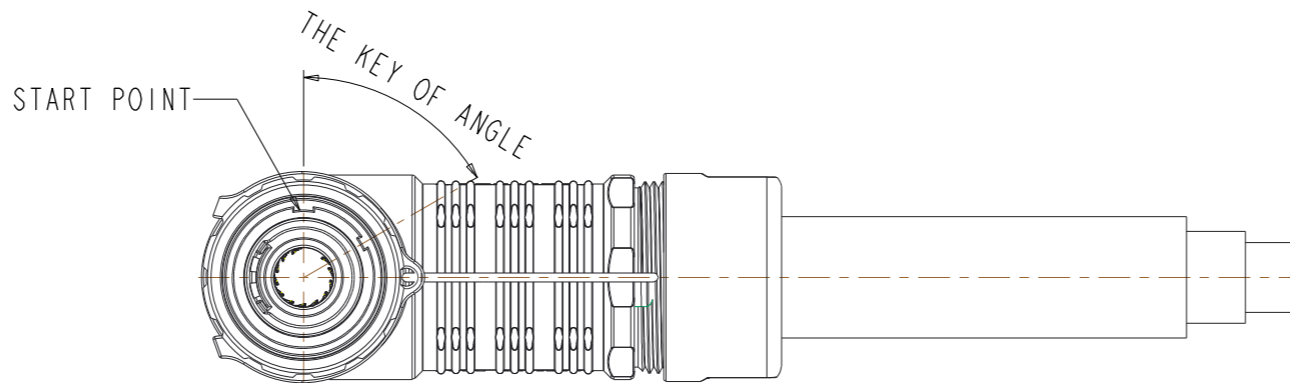

# CUSTOMER DRAWING

SCOPE OF CABLE OUTSIDE DIAMETER	
SIZE	OUTSIDE DIAMETER
50MM <sup>2</sup> WITH SHIELD	16.0~17.5 MM
35MM <sup>2</sup> WITH SHIELD	13.5~15.2 MM

HVBI-9-03R8-XFCX-XX-FGXXLXXXX

HVBI-9-03R8-XFCX-XX-FGXXLXXXX