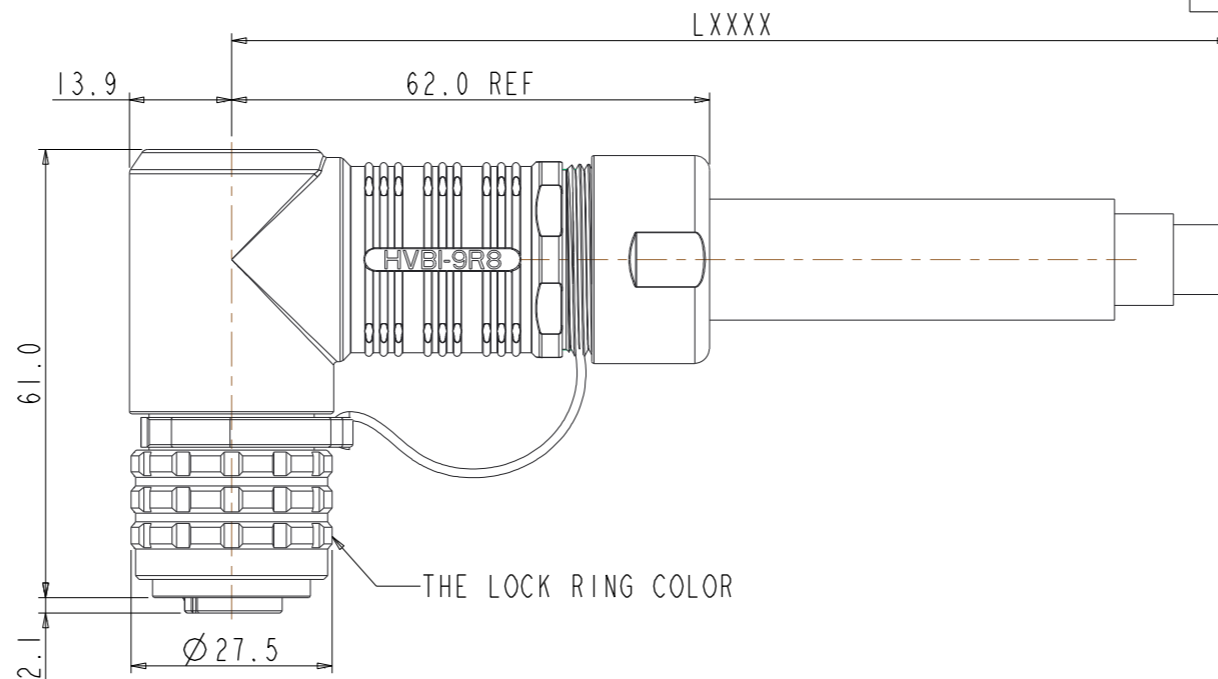

# CUSTOMER DRAWING

SCOPE OF CABLE OUTSIDE DIAMETER	
SIZE	OUTSIDE DIAMETER
50MM <sup>2</sup> WITH SHIELD	16.0~17.5 MM
35MM <sup>2</sup> WITH SHIELD	13.5~15.2 MM

HVBI-9-03R8-XFCX-XX-FGXXLXXXX

HVBI-9-03R8-XFCX-XX-FGXXLXXXX

TECHNICAL DATA	
CURRENT RATE(50MM <sup>2</sup> CABLE)	UP TO 180A
CURRENT RATE(35MM <sup>2</sup> CABLE)	UP TO 150A
UL RATING VOLTAGE (OVERVOLTAGE CATEGORY II POLLUTION DEGREE 2)	1000V DC
OPERATING TEMPERATURE	-40~125°C
DIELECTRIC WITHSTANDING VOLTAGE	3000V AC
INSULATION RESISTANCE	2000MΩ MIN. 25°C, NO CABLE
DURABILITY	200 CYCLES
SHIELDING	YES
WATERPROOF(MATED CONDITION)	IP 67
PROTECTION LEVEL	IP2XB
AMBIENT TEMPERATURE	-40~70°C

WIHT HVIL		
P/N	DESCRIPTION	
	KEY OF ANGLE	LOCK RING COLOR
HVBI-903R8-AFCA-RD-FG-50L0000	30°	RED
HVBI-903R8-AFCB-BK-FG-50L0000	60°	BLACK
HVBI-903R8-AFCC-YL-FG-50L0000	90°	YELLOW
HVBI-903R8-AFCD-GR-FG-50L0000	120°	GREEN
HVBI-903R8-AFCE-BL-FG-50L0000	150°	BLUE
HVBI-903R8-AFCF-PU-FG-50L0000	180°	PURPLE