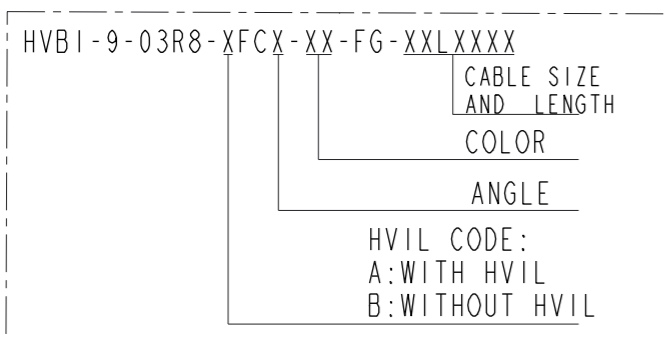

# CUSTOMER DRAWING

SCOPE OF CABLE OUTSIDE DIAMETER	
SIZE	OUTSIDE DIAMETER
50MM <sup>2</sup> WITH SHIELD	16.0~17.5 MM
35MM <sup>2</sup> WITH SHIELD	13.5~15.2 MM

HVBI-9-03R8-XFCX-XX-FGXXLXXXX

HVBI-9-03R8-XFCX-XX-FGXXLXXXX