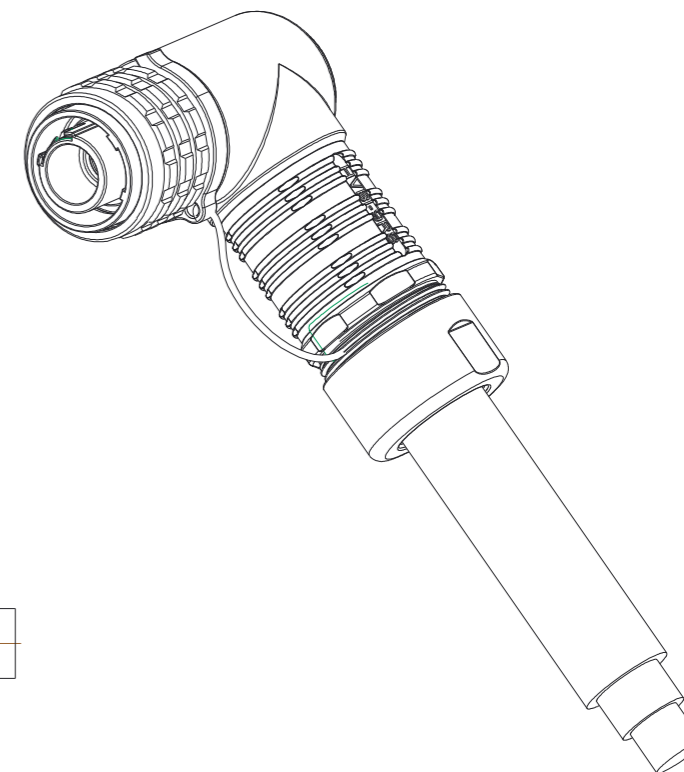

# CUSTOMER DRAWING

SCOPE OF CABLE OUTSIDE DIAMETER	
SIZE	OUTSIDE DIAMETER
50MM <sup>2</sup> WITH SHIELD	16.0~17.5 MM
35MM <sup>2</sup> WITH SHIELD	13.5~15.2 MM

HVBI-9-03R8-XFCX-XX-FGXXLXXXX

HVBI-9-03R8-XFCX-XX-FGXXLXXXX