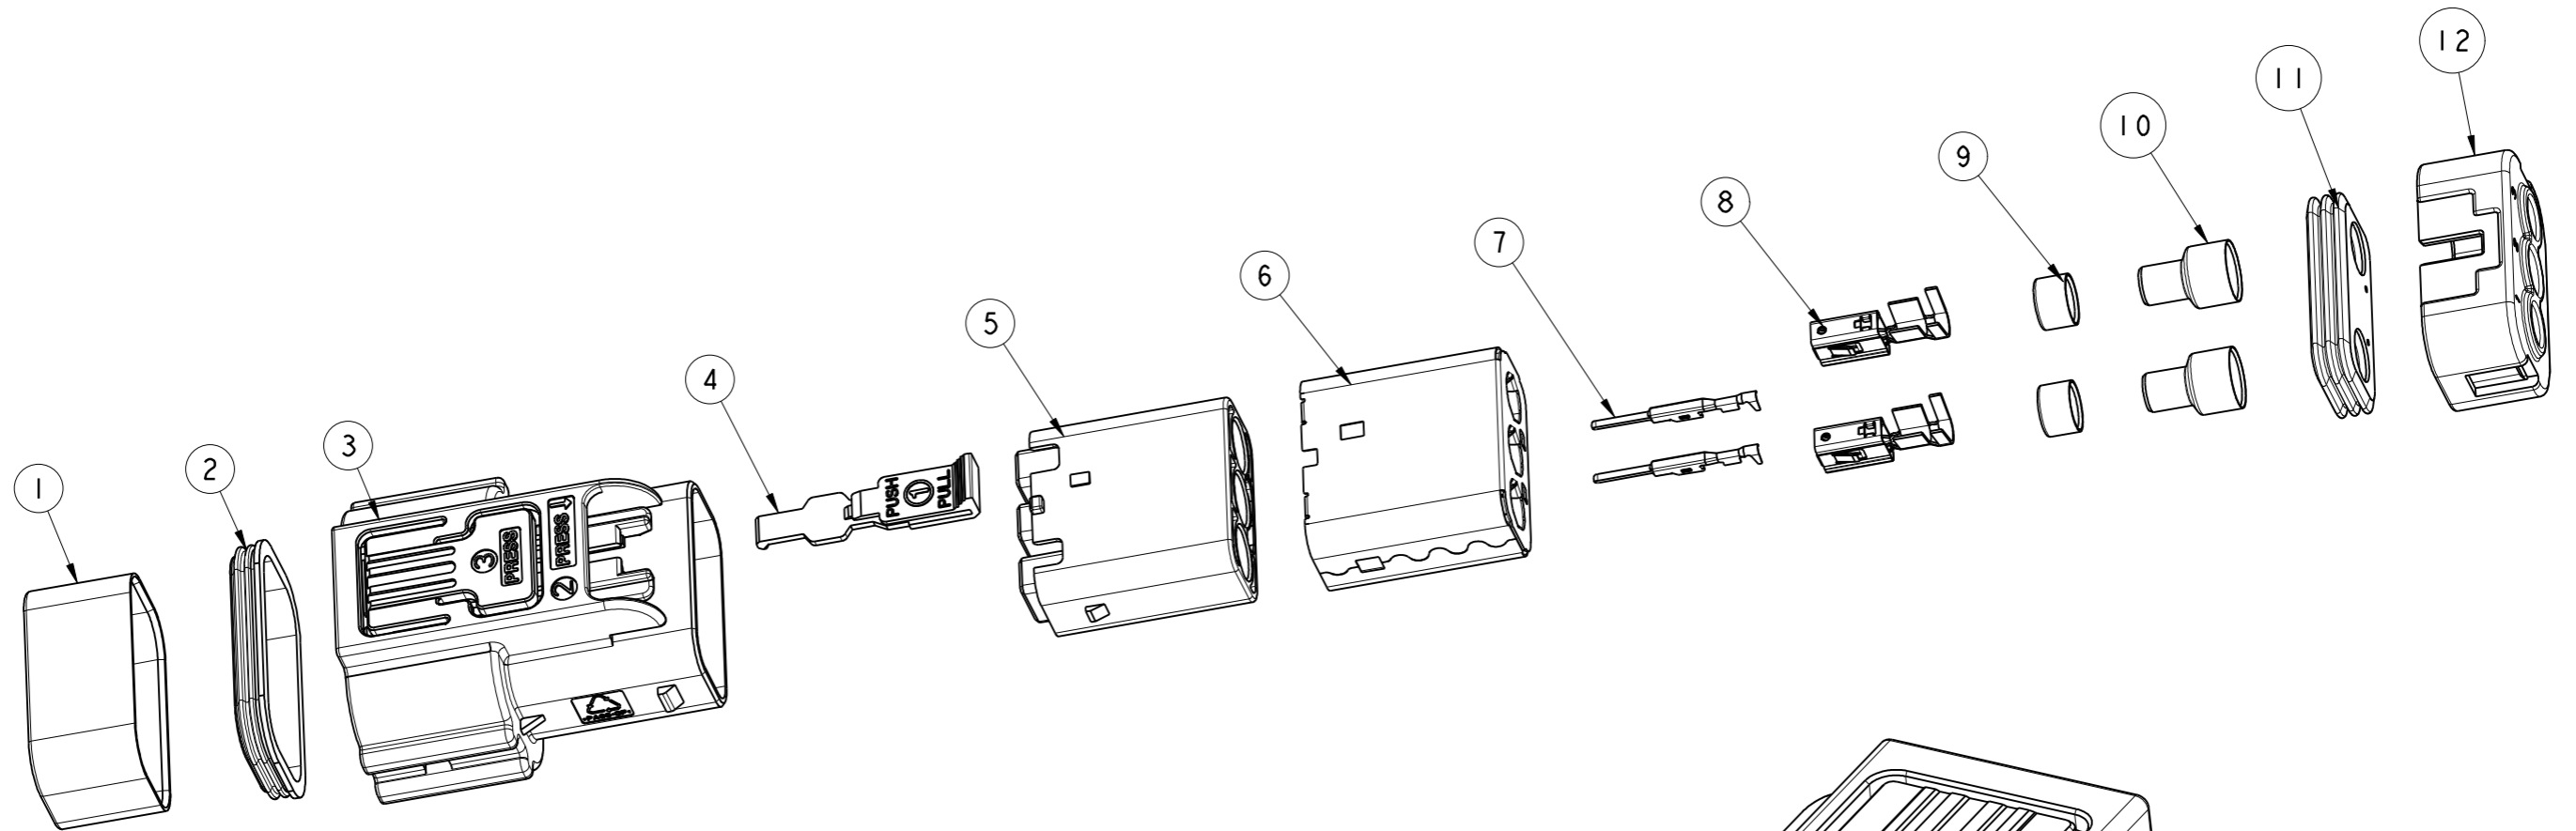

SCALE 1:1

SCALE 2:1

12	C220011908	BACK COVER	1
11	C270011609	CABLE SEAL	1
10	C200011209	PLUG OUTER FERRULE	2
9	C200011210	PLUG INNER FERRULE	2
8	C31003623	POWER CONTACT, TIN FINISH	2
7	C31003613	SIGNAL CONTACT, TIN FINISH	2
6	C310023202	PLUG SHIELDLING, TIN FINISH	1
5	C220011806	PLUG INNER HOUSING, BLACK	1
4	C220011304	CPA, RED	1
3	C220011303X	PLUG BODY, ORANGE	1
2	C270011302	PLUG MATCH SEAL, RED	1
1	C220011305	PLUG SEAL BLOCK, BLACK	1
ITEMS	PART NUMBER	DESCRIPTION	QTY

SIZE	DWG NO.	REV
A3	HVSLC632062A104IS4_C	3
CODE: 58982	SCALE:	SHEET 2 OF 2