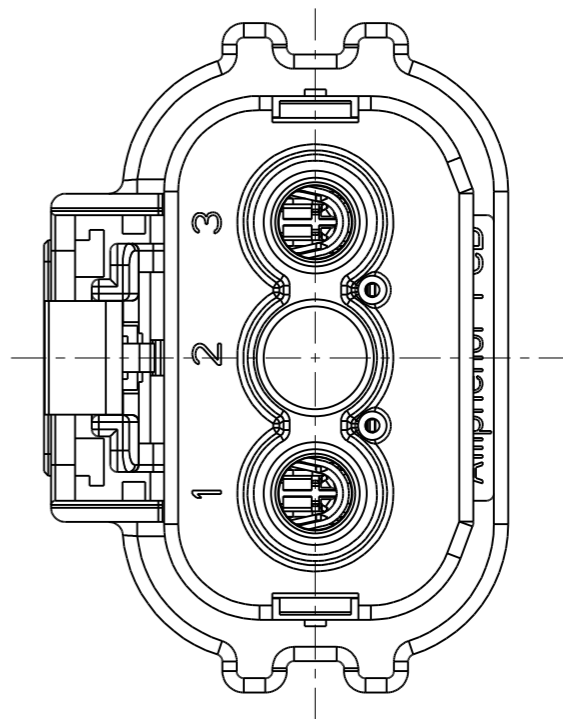

REV	ECN	DESCRIPTION	DATE	MODIFIED
1		PRE RELEASE	Sep-04-17	Rock
2		ADJUST DATAS	Sep-06-17	Rock
3		UPDATE DRAWING		

HVSLC632 06 2 0 4 I S 4

SERIES NUMBER

TYPE: PLUG

POS

KEY OPTION: A, B, C, D, E

INTERLOCK OPTION
1: YES
0: NO

WIRE SIZE: 4MM²

SINGLE SHIELDED WIRE

SPECIAL: PLUG HVIL PASS THRU

TECHNICAL PARAMETERS

MATERIAL:
HOUSING: PA66 UL94-V0
CONTACT: COPPER ALLOY, TIN PLATED
SHIELDING: COPPER ALLOY, TIN PLATED
SEAL: SILICONE RUBBER

HVSLC632062A104IS4_C

HVSLC632062A104IS4_C

SCALE 1:1

SCALE 2:1

12	C220011908	BACK COVER	1
11	C270011609	CABLE SEAL	1
10	C200011209	PLUG OUTER FERRULE	2
9	C200011210	PLUG INNER FERRULE	2
8	C31003623	POWER CONTACT, TIN FINISH	2
7	C31003613	SIGNAL CONTACT, TIN FINISH	2
6	C310023202	PLUG SHIELDLING, TIN FINISH	1
5	C220011806	PLUG INNER HOUSING, BLACK	1
4	C220011304	CPA, RED	1
3	C220011303X	PLUG BODY, ORANGE	1
2	C270011302	PLUG MATCH SEAL, RED	1
1	C220011305	PLUG SEAL BLOCK, BLACK	1
ITEMS	PART NUMBER	DESCRIPTION	QTY

SIZE	DWG NO.	REV
A3	HVSLC632062A104IS4_C	3
CODE: 58982	SCALE:	SHEET 2 OF 2

X-ON Electronics

Largest Supplier of Electrical and Electronic Components

Click to view similar products for [Automotive Connectors](#) category: