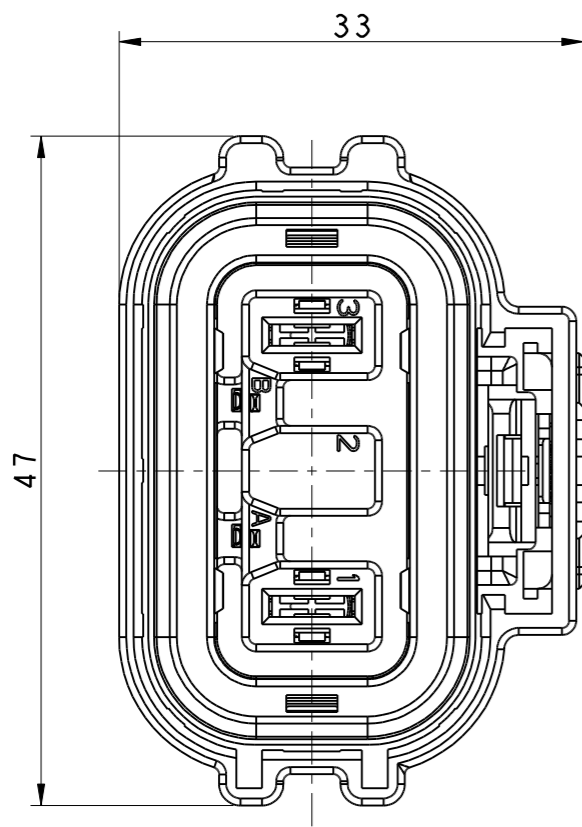

REV	ECN	DESCRIPTION	DATE	MODIFIED
1		PRE RELEASE	Sep-04-17	Rock
2		ADJUST DATAS	Sep-06-17	Rock
3		UPDATE DRAWING		

HVSLC632 06 2 0 4 I S 4

SERIES NUMBER

TYPE: PLUG

POS

KEY OPTION: A, B, C, D, E

INTERLOCK OPTION
1: YES
0: NO

WIRE SIZE: 4MM²

SINGLE SHIELDED WIRE

SPECIAL: PLUG HVIL PASS THRU

TECHNICAL PARAMETERS

MATERIAL:
HOUSING: PA66 UL94-V0
CONTACT: COPPER ALLOY, TIN PLATED
SHIELDING: COPPER ALLOY, TIN PLATED
SEAL: SILICONE RUBBER

HVSLC632062A104IS4_C

HVSLC632062A104IS4_C

SCALE 1:1

SCALE 2:1

12	C220011908	BACK COVER	1
11	C270011609	CABLE SEAL	1
10	C200011209	PLUG OUTER FERRULE	2
9	C200011210	PLUG INNER FERRULE	2
8	C31003623	POWER CONTACT, TIN FINISH	2
7	C31003613	SIGNAL CONTACT, TIN FINISH	2
6	C310023202	PLUG SHIELDLING, TIN FINISH	1
5	C220011806	PLUG INNER HOUSING, BLACK	1
4	C220011304	CPA, RED	1
3	C220011303X	PLUG BODY, ORANGE	1
2	C270011302	PLUG MATCH SEAL, RED	1
1	C220011305	PLUG SEAL BLOCK, BLACK	1
ITEMS	PART NUMBER	DESCRIPTION	QTY

SIZE	DWG NO.	REV
A3	HVSLC632062A104IS4_C	3
CODE: 58982	SCALE:	SHEET 2 OF 2

X-ON Electronics

Largest Supplier of Electrical and Electronic Components

Click to view similar products for [Automotive Connectors](#) category: