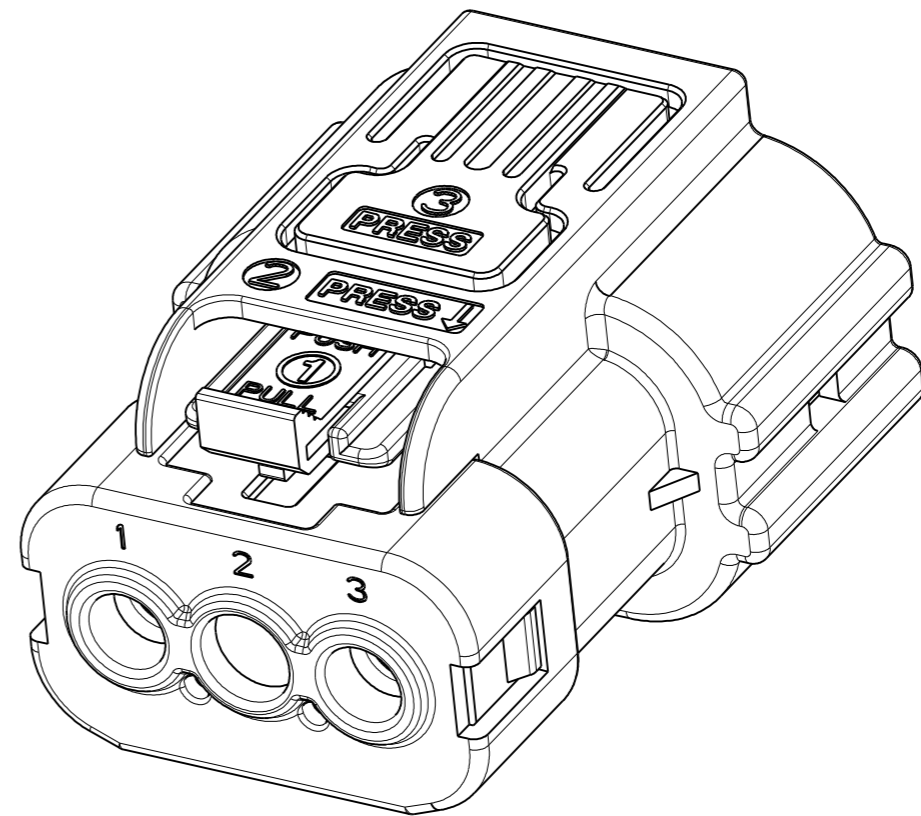

WIRE SIZE: 4MM²

SINGLE SHIELDED WIRE

SPECIAL: PLUG HVIL PASS THRU

TECHNICAL PARAMETERS

MATERIAL:
HOUSING: PA66 UL94-V0
CONTACT: COPPER ALLOY, TIN PLATED
SHIELDING: COPPER ALLOY, TIN PLATED
SEAL: SILICONE RUBBER

MACHENICAL DATAS:
DURABILITY: UP TO 100 CYCLES \triangle 2
IP67, IP2X
OPERATING TEMP. -40~125°C

ELECTRICAL DATAS
WITHSTAND VOLTAGE: 3000V AC
RATED CURRENT: 32A
RATED VOLTAGE: 1000V AC&DC \triangle 2
INSULATION RESISTANCE >200M Ω
CONTACT RESISTANCE: <2m Ω

HVSLC632062A104IS4_C

HVSLC632062A104IS4_C

SCALE 1:1

SCALE 2:1

12	C220011908	BACK COVER	1
11	C270011609	CABLE SEAL	1
10	C200011209	PLUG OUTER FERRULE	2
9	C200011210	PLUG INNER FERRULE	2
8	C31003623	POWER CONTACT, TIN FINISH	2
7	C31003613	SIGNAL CONTACT, TIN FINISH	2
6	C310023202	PLUG SHIELDLING, TIN FINISH	1
5	C220011806	PLUG INNER HOUSING, BLACK	1
4	C220011304	CPA, RED	1
3	C220011303X	PLUG BODY, ORANGE	1
2	C270011302	PLUG MATCH SEAL, RED	1
1	C220011305	PLUG SEAL BLOCK, BLACK	1
ITEMS	PART NUMBER	DESCRIPTION	QTY