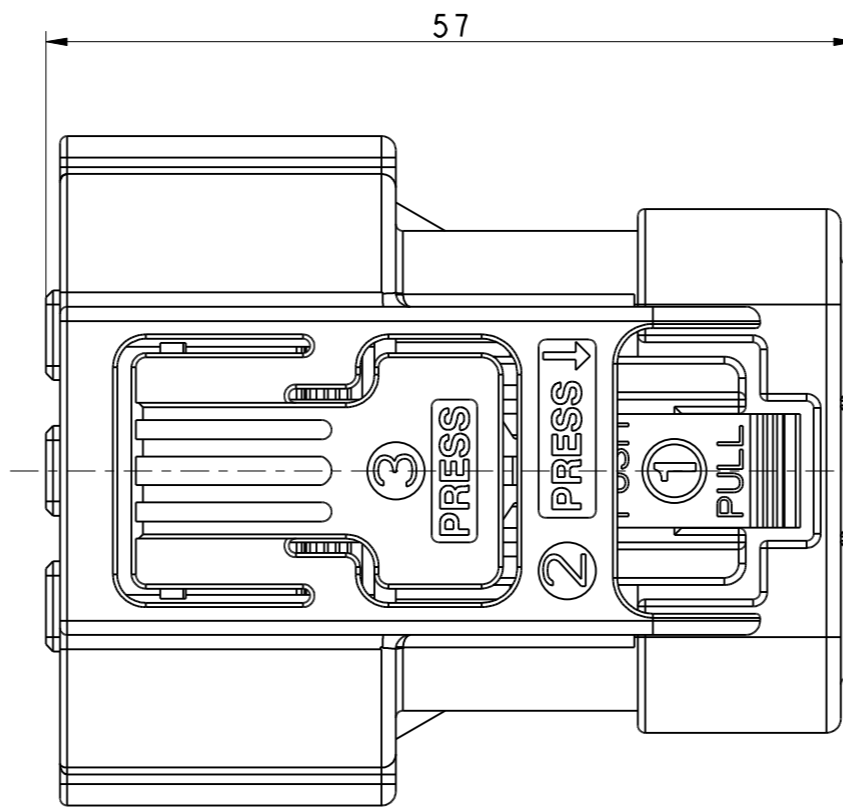

REV	ECN	DESCRIPTION	DATE	MODIFIED
1		PRE RELEASE	Sep-04-17	Rock
2		ADJUST DATAS	Sep-06-17	Rock
3		UPDATE DRAWING		

HVSLC632 06 2 0 4 I S 4

SERIES NUMBER

TYPE: PLUG

POS

KEY OPTION: A, B, C, D, E

INTERLOCK OPTION
1: YES
0: NO

WIRE SIZE: 4MM²

SINGLE SHIELDED WIRE

SPECIAL: PLUG HVIL PASS THRU

TECHNICAL PARAMETERS

MATERIAL:
HOUSING: PA66 UL94-V0
CONTACT: COPPER ALLOY, TIN PLATED
SHIELDING: COPPER ALLOY, TIN PLATED
SEAL: SILICONE RUBBER

DIMENSIONS	TOLERANCES	PROJECTION	TITLE		
ANSI Y14.5M UNITS: MM Pro/E FILE	.X ± 0.2 .XX ± 0.10 ANGLES $\pm 2.0^\circ$		Amphenol Pcd Shenzhen		
ORIGINAL	THIS DOCUMENT CONTAINS PROPRIETARY INFORMATION WHICH IS THE CONFIDENTIAL PROPERTY OF AMPHENOL PCD SHENZHEN		ENGR	Rock	Sep-04-17
			CHKD		
			APPD		
			SIZE	DWG NO.	REV
			A3	HVSLC632062A104IS4_C	3
			CODE: 58982	SCALE: 2:1	SHEET 1 OF 2

HVSLC632062A104IS4_C

HVSLC632062A104IS4_C

SCALE 1:1

SCALE 2:1

12	C220011908	BACK COVER	1
11	C270011609	CABLE SEAL	1
10	C200011209	PLUG OUTER FERRULE	2
9	C200011210	PLUG INNER FERRULE	2
8	C31003623	POWER CONTACT, TIN FINISH	2
7	C31003613	SIGNAL CONTACT, TIN FINISH	2
6	C310023202	PLUG SHIELDLING, TIN FINISH	1
5	C220011806	PLUG INNER HOUSING, BLACK	1
4	C220011304	CPA, RED	1
3	C220011303X	PLUG BODY, ORANGE	1
2	C270011302	PLUG MATCH SEAL, RED	1
1	C220011305	PLUG SEAL BLOCK, BLACK	1
ITEMS	PART NUMBER	DESCRIPTION	QTY