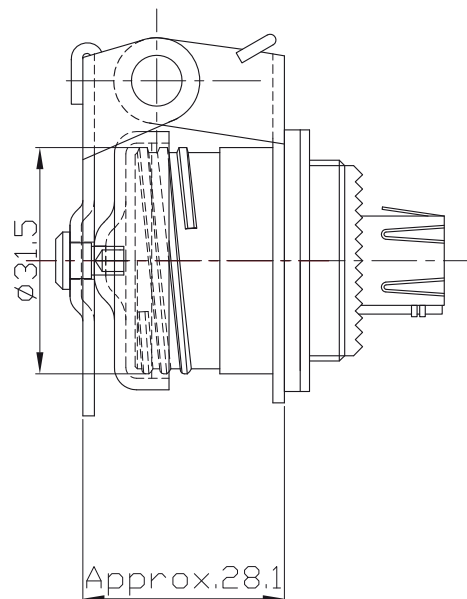

RJF TV

Self Closing Cap (SCC Series)

This Self Closing cap automatically protects the RJF TV square flange receptacle (MIL-DTL-38999 type), protecting your system from dust and water projection. A spring automatically closes the upper part of the cap when the RJF TV plug is removed from the receptacle.

IMPORTANT NOTE

Metal Self Closing cap are sold separately (without receptacle)

- Panel Gasket for square flange receptacle (Thickness: 0,8 mm [.031]):

PART NUMBER: JE19

PART NUMBER:

Self closing cap only: **RJFTVSCC**

Remark: Compatible only with RJFTV square flange receptacle type: RJFTV2XXX (see page 14)

X-ON Electronics

Largest Supplier of Electrical and Electronic Components

Click to view similar products for [Modular Connectors / Ethernet Connectors](#) category: