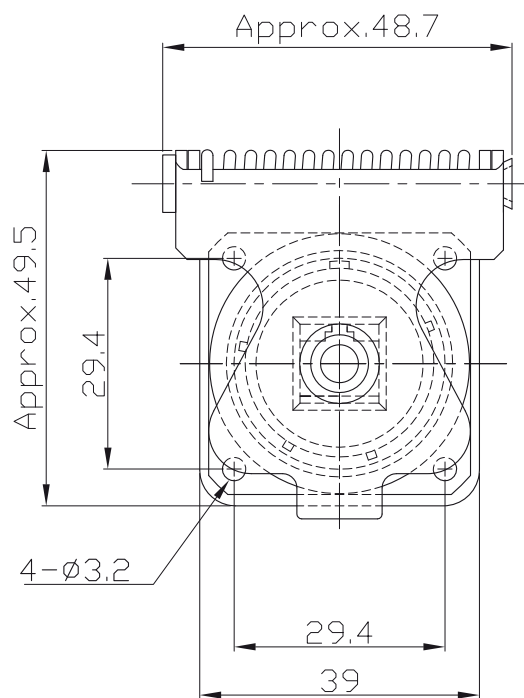

RJF TV

Self Closing Cap (SCC Series)

This Self Closing cap automatically protects the RJF TV square flange receptacle (MIL-DTL-38999 type), protecting your system from dust and water projection. A spring automatically closes the upper part of the cap when the RJF TV plug is removed from the receptacle.

IMPORTANT NOTE

Metal Self Closing cap are sold separately (without receptacle)

- Panel Gasket for square flange receptacle (Thickness: 0,8 mm [.031]):

PART NUMBER: JE19

PART NUMBER:

Self closing cap only: **RJFTVSCC**