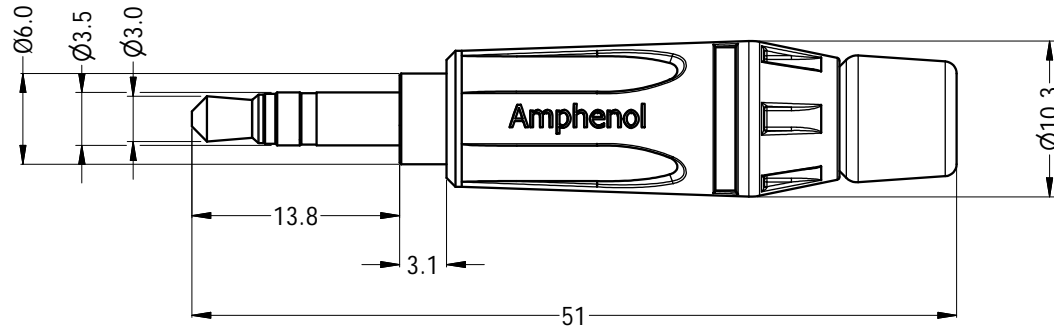

LEGEND = KEY PRODUCT CHARACTERISTICS

REVISION HISTORY

REV	DESCRIPTION	DATE	BY	ECN
0	FIRST ISSUE	16/08/2012	M.H	----

PART NUMBER		
CAT NUMBER	SHELL FINISH	CONTACT FINISH
KS3PC	BLACK CHROME	NICKEL PLATING
KS3PC-AU	BLACK CHROME	GOLD PLATING

ISO VIEW (1 : 1)

EXPLORED VIEW (1 : 1)

ITEM	PART NUMBER	DESCRIPTION	QTY
3	51270077-521	INSULATE PVC TUBE CLEAR	1
2	51560105-121/321	STEREO INSERT ASSY GOLD/NICKEL PLATING	1
1	50440041-000/300/400	DIECAST SHELL BLACK CHROME/NICKEL/BLK FINISH	1

UNLESS OTHERWISE SPECIFIED TOLERANCE TO BE		THIS DOCUMENT IS THE PROPERTY OF AMPHENOL AUSTRALIA PTY. LTD. NO PART THEREOF MAY BE REPRODUCED AND USED WITHOUT THE PRIOR WRITTEN CONSENT OF THE OWNER	
LINEAR	ANGULAR	MATERIAL: SEE PARTS LIST & TABLE	DRN: T.Z DATE: 10-12-10
X ± 0.5	X' ± 1	FINISH: SEE TABLE	CKD: M.H DATE: 12-06-12
X.X ± 0.25	X.X' ± 30'	DO NOT SCALE	APP'D: P.M DATE: 12-06-12
X.XX ± 0.1	X.XX' ± 15'	DIMENSIONS IN MILLIMETRES	SCALE: 2:1 SIZE: A4

<b>Amphenol</b> Amphenol Australia Pty.Ltd, 2 Fiveways Blvd, Keysborough, VIC 3173	
TITLE: 3.5mm STEREO PHONE PLUG CUSTOMER DRAWING	PART No: SEE TABLE
CAD FILE: 55010850000121	DRAWING NO. 55010850-000-1 SHEET 1/1