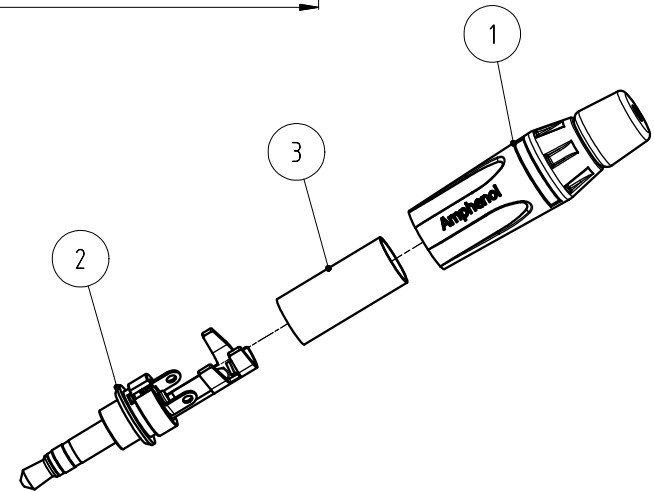

LEGEND = KEY PRODUCT CHARACTERISTICS

REVISION HISTORY

REV	DESCRIPTION	DATE	BY	ECN
0	FIRST ISSUE	16/08/2012	M.H	----

PART NUMBER		
CAT NUMBER	SHELL FINISH	CONTACT FINISH
KS3PC	BLACK CHROME	NICKEL PLATING
KS3PC-AU	BLACK CHROME	GOLD PLATING

ISO VIEW (1 : 1)

EXPLORED VIEW (1 : 1)

ITEM	PART NUMBER	DESCRIPTION	QTY
3	51270077-521	INSULATE PVC TUBE CLEAR	1
2	51560105-121/321	STEREO INSERT ASSY GOLD/NICKEL PLATING	1
1	50440041-000/300/400	DIECAST SHELL BLACK CHROME/NICKEL/BLK FINISH	1