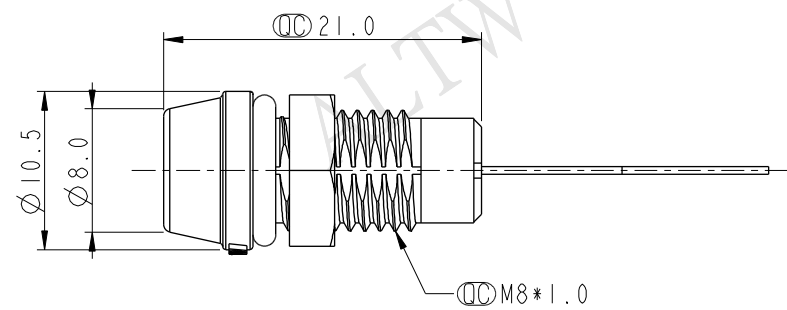

| REV. | ECN NO. | DATE | SIGN | DESCRIPTION |
|------|------------|------------|------------|---------------------|
| B | LEN-930475 | 2009/03/04 | ZhaoRongFu | Add Waterproof Rate |
| C | LEN1650819 | 2016/05/25 | Ruru | Change Logo |

Recommended Panel Cut-Out

- Notes:
- * \varnothing Important Dimension To Check
 - * Waterproof Rate: IP67
 - * LED Holder: PC+ABS, Black
 - * LED: \varnothing 3 mm, Red (高亮度)
 - * O-ring: EPDM, Black
 - * Screw Nut: Nylon+GF
 - * Operating Voltage: DC 4V
 - * Operating Temperature: -40~+80°C
 - * For Panel Thickness 6.5mm Max.

| | | |
|------------|----------|--|
| UNIT: mm | | |
| TOLERANCE | .X ±0.25 | |
| .XX ±0.1 | | |
| .XXX ±0.05 | | |
| ANGLES | ±1° | |

| | | | |
|--------------------------------|----------------|---------------------------------|--|
| TITLE ϕ3mm Plastic LED ,Red | | | |
| SCALE 2:1 | SIZE A4 | SHEET 1 OF 1 | |
| REV. C | WC-REV. A.2 | \varnothing : Inspection item | |