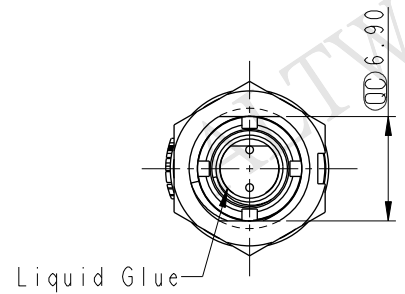

Recommended Panel Cut-Out

- Notes:
- * \varnothing Important Dimension To Check
 - * Waterproof Rate: IP67
 - * LED Holder: PC+ABS, Black
 - * LED: \varnothing 3 mm, Red (高亮度)
 - * O-ring: EPDM, Black
 - * Screw Nut: Nylon+GF
 - * Operating Voltage: DC 4V
 - * Operating Temperature: -40~+80°C
 - * For Panel Thickness 6.5mm Max.

| | | |
|------------|----------|--|
| UNIT: mm | | |
| TOLERANCE | .X ±0.25 | |
| .XX ±0.1 | | |
| .XXX ±0.05 | | |
| ANGLES | ±1° | |

| | | | |
|--------------------------------|----------------|---------------------------------|--|
| TITLE ϕ3mm Plastic LED ,Red | | | |
| SCALE 2:1 | SIZE A4 | SHEET 1 OF 1 | |
| REV. C | WC-REV. A.2 | \varnothing : Inspection item | |