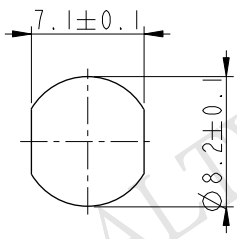

Recommended Panel Cut-Out

- Notes:
- * \varnothing Important Dimension To Check
 - * Waterproof Rate: IP67
 - * LED Holder: PC+ABS, Black
 - * LED: \varnothing 3 mm, Red (高亮度)
 - * O-ring: EPDM, Black
 - * Screw Nut: Nylon+GF
 - * Operating Voltage: DC 4V
 - * Operating Temperature: -40~+80°C
 - * For Panel Thickness 6.5mm Max.

| | | |
|------------|----------|--|
| UNIT: mm | | |
| TOLERANCE | .X ±0.25 | |
| .XX ±0.1 | | |
| .XXX ±0.05 | | |
| ANGLES | ±1° | |

| | | | |
|--------------------------------|----------------|---------------------------------|--|
| TITLE ϕ3mm Plastic LED ,Red | | | |
| SCALE 2:1 | SIZE A4 | SHEET 1 OF 1 | |
| REV. C | WC-REV. A.2 | \varnothing : Inspection item | |