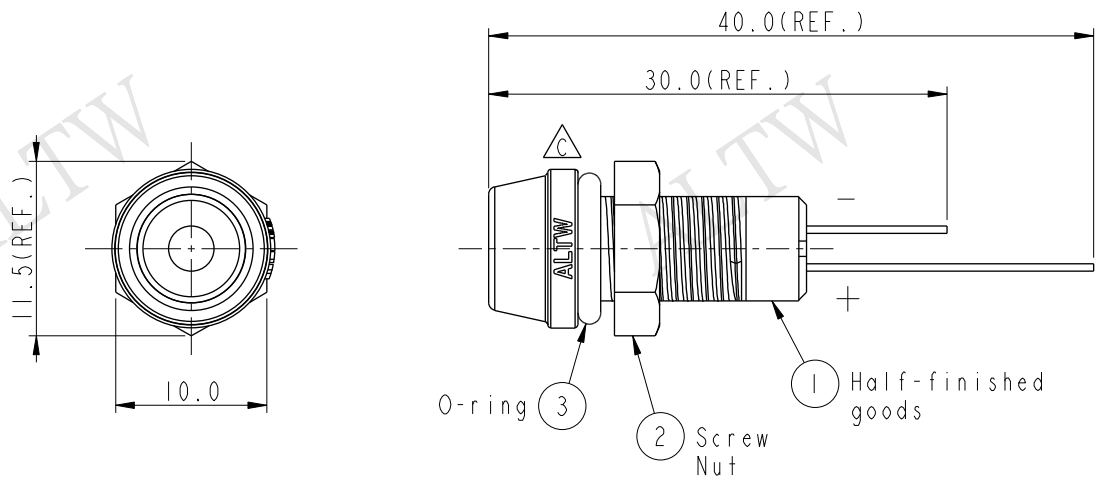

| REV. | ECN NO. | DATE | SIGN | DESCRIPTION |
|------|------------|------------|------------|---------------------|
| B | LEN-930475 | 2009/03/04 | ZhaoRongFu | Add Waterproof Rate |
| C | LEN1650819 | 2016/05/25 | Ruru | Change Logo |

Recommended Panel Cut-Out

- Notes:
- * \varnothing Important Dimension To Check
 - * Waterproof Rate: IP67
 - * LED Holder: PC+ABS, Black
 - * LED: \varnothing 3 mm, Red (高亮度)
 - * O-ring: EPDM, Black
 - * Screw Nut: Nylon+GF
 - * Operating Voltage: DC 4V
 - * Operating Temperature: -40~+80°C
 - * For Panel Thickness 6.5mm Max.

| | | |
|------------|----------|--|
| UNIT: mm | | |
| TOLERANCE | .X ±0.25 | |
| .XX ±0.1 | | |
| .XXX ±0.05 | | |
| ANGLES | ±1° | |

| | | | |
|--------------------------------|----------------|---------------------------------|--|
| TITLE ϕ3mm Plastic LED ,Red | | | |
| SCALE 2:1 | SIZE A4 | SHEET 1 OF 1 | |
| REV. C | WC-REV. A.2 | \varnothing : Inspection item | |