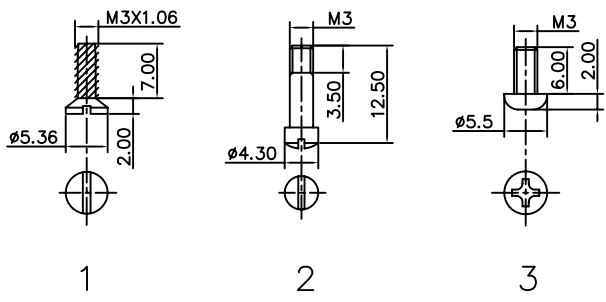

UNLESS OTHERWISE SPECIFIED TOLERANCES		APPROVAL	DATE
U.S.	METRIC	DRAWN	DATE
.X +/-	0.50	Helen Jiang	31/01/07
.XX +/-	0.30	Checked	31/01/07
.XXX +/-	0.20	Checked	
FRACTIONS +/-			
ANGLES +/-	2'		
FOR MATERIALS AND FINISHES SEE NOTES		DRAWING FILE :	
REMOVE SHARP EDGES		ANGLE OF PROJECTION	
DIMENSIONS			
U.S.	INCHES		
METRIC	MM		

Amphenol		TITLE	
hood		SIZE DRAWING NO.	
A4		C L17158706	
SCALE	NONE	REV.	A
SHEET 1 OF 1