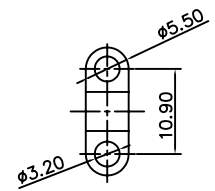

UNLESS OTHERWISE SPECIFIED TOLERANCES		APPROVAL	DATE
U.S.	METRIC	DRAWN	DATE
.X +/-	0.50	Helen Jiang	31/01/07
.XX +/-	0.30	Checked	31/01/07
.XXX +/-	0.20	Checked	
FRACTIONS +/-			
ANGLES +/-	2'		
FOR MATERIALS AND FINISHES SEE NOTES		DRAWING FILE :	
REMOVE SHARP EDGES		ANGLE OF PROJECTION	
DIMENSIONS			
U.S.	INCHES		
METRIC	MM		

Amphenol		TITLE	
hood		SIZE DRAWING NO.	
A4		C L17158706	
SCALE	NONE	REV.	A
SHEET 1 OF 1