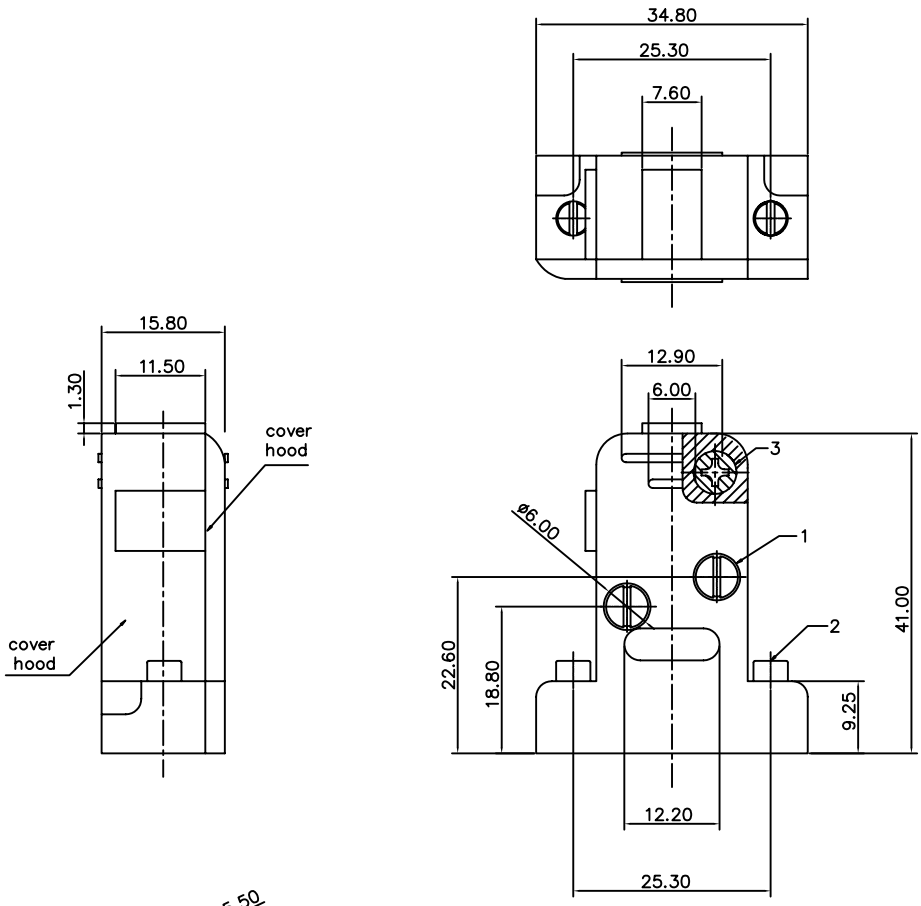

REVISIONS				
SYM	ECN	DESCRIPTION	DATE	APPROVED
A			31/01/07	

D-SUB TECHNICAL DATA

Hood, plastic, For 9 positions D-SUB connectors
MATERIAL :black thermoplastic
CLIMATIC : Temperature range -30 °C up to 90°C
MARKING : Amphenol...(Series No.)
Commercial reference
Manufacturing date

PRODUCT CODE

ROHS L 17158706