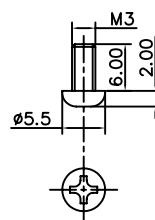

1

2

3

REVISIONS				
SYM	ECN	DESCRIPTION	DATE	APPROVED
A			07/03/07	

D-SUB TECHNICAL DATA

Hood, plastic, For 25 positions D-SUB connectors

MATERIAL :plastic

CLIMATIC : Temperature range -30 °C up to 90°C

MARKING : Amphenol-...(Series No.)
Commercial reference
Manufacturing date

PRODUCT CODE

ROHS 17158906

UNLESS OTHERWISE SPECIFIED TOLERANCES U.S. METRIC .X +/- 0.50 .XX +/- 0.30 .XXX +/- 0.20 FRACTIONS +/- ANGLES +/- 2° FOR MATERIALS AND FINISHES SEE NOTES REMOVE SHARP EDGES DIMENSIONS U.S. INCHES METRIC MM	APPROVAL	DATE
	DRAWN Helen Jiang	07/03/07
	CHECKED Ma.wang	07/03/07
	CHECKED	
DRAWING FILE :		
ANGLE OF PROJECTION		

Amphenol		
TITLE hood		
SIZE	DRAWING NO.	REV.
A4	C L17158906	A
SCALE	NONE	SHEET 1 OF 1