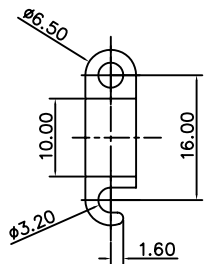

1

2

3

REVISIONS				
SYM	ECN	DESCRIPTION	DATE	APPROVED
A			07/03/07	

D-SUB TECHNICAL DATA

Hood, plastic, For 25 positions D-SUB connectors

MATERIAL :plastic

CLIMATIC : Temperature range -30 °C up to 90°C

MARKING : Amphenol-...(Series No.)
Commercial reference
Manufacturing date

PRODUCT CODE

ROHS 17158906

UNLESS OTHERWISE SPECIFIED TOLERANCES U.S. METRIC .X +/- 0.50 .XX +/- 0.30 .XXX +/- 0.20 FRACTIONS +/- ANGLES +/- 2° FOR MATERIALS AND FINISHES SEE NOTES REMOVE SHARP EDGES DIMENSIONS U.S. INCHES METRIC MM	APPROVAL	DATE
	DRAWN Helen Jiang	07/03/07
	CHECKED Ma.wang	07/03/07
	CHECKED	
DRAWING FILE :		
ANGLE OF PROJECTION		

Amphenol		
TITLE hood		
SIZE	DRAWING NO.	REV.
A4	C L17158906	A
SCALE	NONE	SHEET 1 OF 1