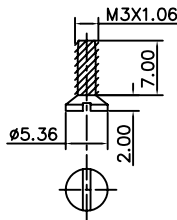

1

2

3

REVISIONS				
SYM	ECN	DESCRIPTION	DATE	APPROVED
A			07/03/07	

D-SUB TECHNICAL DATA

Hood, plastic, For 25 positions D-SUB connectors

MATERIAL :plastic

CLIMATIC : Temperature range -30 °C up to 90°C

MARKING : Amphenol-...(Series No.)
Commercial reference
Manufacturing date

PRODUCT CODE

ROHS 17158906

UNLESS OTHERWISE SPECIFIED TOLERANCES U.S. METRIC .X +/- 0.50 .XX +/- 0.30 .XXX +/- 0.20 FRACTIONS +/- ANGLES +/- 2° FOR MATERIALS AND FINISHES SEE NOTES REMOVE SHARP EDGES DIMENSIONS U.S. INCHES METRIC MM	APPROVAL	DATE
	DRAWN Helen Jiang	07/03/07
	CHECKED Ma.wang	07/03/07
	CHECKED	
DRAWING FILE :		
ANGLE OF PROJECTION		

Amphenol		
TITLE hood		
SIZE	DRAWING NO.	REV.
A4	C L17158906	A
SCALE	NONE	SHEET 1 OF 1