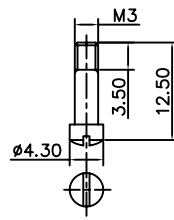

1

2

3

REVISIONS				
SYM	ECN	DESCRIPTION	DATE	APPROVED
A			07/03/07	

D-SUB TECHNICAL DATA

Hood, plastic, For 25 positions D-SUB connectors

MATERIAL :plastic

CLIMATIC : Temperature range -30 °C up to 90°C

MARKING : Amphenol-...(Series No.)
Commercial reference
Manufacturing date

PRODUCT CODE

ROHS 17158906

UNLESS OTHERWISE SPECIFIED TOLERANCES U.S. METRIC .X +/- 0.50 .XX +/- 0.30 .XXX +/- 0.20 FRACTIONS +/- ANGLES +/- 2° FOR MATERIALS AND FINISHES SEE NOTES REMOVE SHARP EDGES DIMENSIONS U.S. INCHES METRIC MM	APPROVAL	DATE
	DRAWN Helen Jiang	07/03/07
	CHECKED Ma.wang	07/03/07
	CHECKED	
DRAWING FILE :		
ANGLE OF PROJECTION		

Amphenol		
TITLE hood		
SIZE	DRAWING NO.	REV.
A4	C L17158906	A
SCALE	NONE	SHEET 1 OF 1