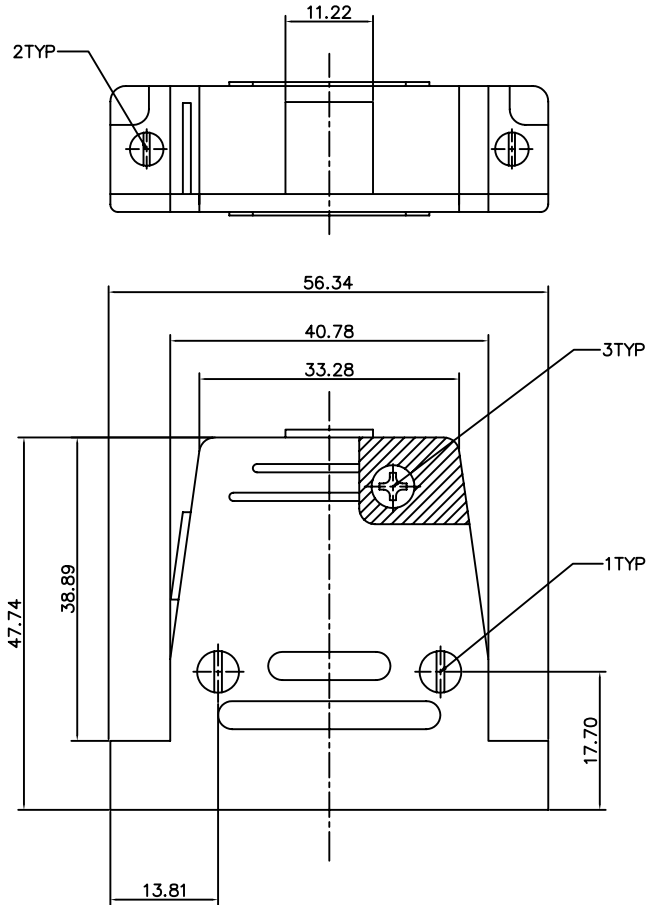

1

2

3

REVISIONS				
SYM	ECN	DESCRIPTION	DATE	APPROVED
A			07/03/07	

D-SUB TECHNICAL DATA

Hood, plastic, For 25 positions D-SUB connectors

MATERIAL :plastic

CLIMATIC : Temperature range -30 °C up to 90°C

MARKING : Amphenol-...(Series No.)
Commercial reference
Manufacturing date

PRODUCT CODE

ROHS 17158906

UNLESS OTHERWISE SPECIFIED TOLERANCES U.S. METRIC .X +/- 0.50 .XX +/- 0.30 .XXX +/- 0.20 FRACTIONS +/- ANGLES +/- 2° FOR MATERIALS AND FINISHES SEE NOTES REMOVE SHARP EDGES DIMENSIONS U.S. INCHES METRIC MM	APPROVAL	DATE
	DRAWN Helen Jiang	07/03/07
	CHECKED Ma.wang	07/03/07
	CHECKED	
DRAWING FILE :		
ANGLE OF PROJECTION		

Amphenol		
TITLE hood		
SIZE	DRAWING NO.	REV.
A4	C L17158906	A
SCALE	NONE	SHEET 1 OF 1