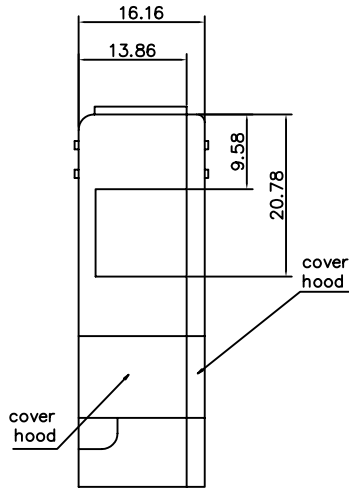

1

2

3

REVISIONS				
SYM	ECN	DESCRIPTION	DATE	APPROVED
A			07/03/07	

D-SUB TECHNICAL DATA

Hood, plastic, For 25 positions D-SUB connectors

MATERIAL :plastic

CLIMATIC : Temperature range -30 °C up to 90°C

MARKING : Amphenol-...(Series No.)
Commercial reference
Manufacturing date

PRODUCT CODE

ROHS 17158906

UNLESS OTHERWISE SPECIFIED TOLERANCES U.S. METRIC .X +/- 0.50 .XX +/- 0.30 .XXX +/- 0.20 FRACTIONS +/- ANGLES +/- 2° FOR MATERIALS AND FINISHES SEE NOTES REMOVE SHARP EDGES DIMENSIONS U.S. INCHES METRIC MM	APPROVAL	DATE
	DRAWN Helen Jiang	07/03/07
	CHECKED Ma.wang	07/03/07
	CHECKED	
DRAWING FILE :		
ANGLE OF PROJECTION		

Amphenol		
TITLE hood		
SIZE	DRAWING NO.	REV.
A4	C L17158906	A
SCALE	NONE	SHEET 1 OF 1