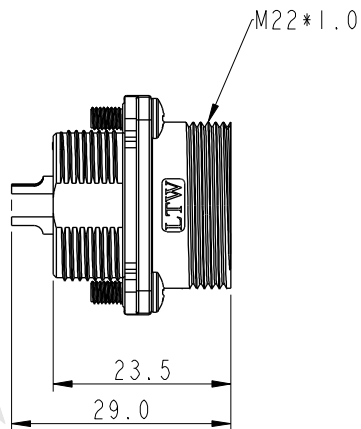

ALTW
CONFIDENTIAL
2016-05-04
R&D DEPT.

REV.	ECN NO.	DATE	SIGN	DESCRIPTION
A	Initial Release	2012/10/22	Ruru	LB20-04PMFS-SS8001 To LB20-04PMFS-SW8001
B	LE31650224	2016/05/04	Vicky	Update Note

- Note:**
- * \varnothing Important Dimension.
 - * Waterproof Rate: IP68.
IP68: 1M depth of water in 24 Hrs.
(防水等級: IP68)
IP68: 水深一米測試24小時
 - * Shell: Zinc Alloy#3, Ni Plated, Silver.
 - * Insulation: Nylon, Black.
 - * Female Pin: Copper Alloy, Silver Plated.
 - * Gasket: Silicone, Gray.
 - * Screw: Stainless Steel.
 - * Recommended Panel Thickness 9mm(Max).

UNIT: mm		
TOLERANCE	.X ±0.25	
.XX ±0.1		
.XXX ±0.05		
ANGLES	±1°	

TITLE PANEL SCREW 4PIN M CONN F PIN			
SCALE 1:1	SIZE A4	SHEET 1 OF 1	
REV. B	WC-REV. A.2	QC: Inspection item	

Amphenol LTW
安費諾亮泰企業股份有限公司

ITEM NO. LB20-04PMFS-SW8001	DRAWN BY Vicky	DATE 2016-05-04
DWG NO. LB20-04PMFS-SW8001	CHECKED BY Rita	DATE 2016-05-04
CUSTOMER ALTW	APPROVED BY Lisa	DATE 2016-05-04

THIS DOCUMENT IS SUBJECT TO CHANGE WITHOUT NOTICE. IT IS CONFIDENTIAL AND A PROPERTY OF AMPHENOL LTW. DISCLOSURE TO THIRD PARTY HAS TO BE AUTHORIZED BY AMPHENOL LTW.