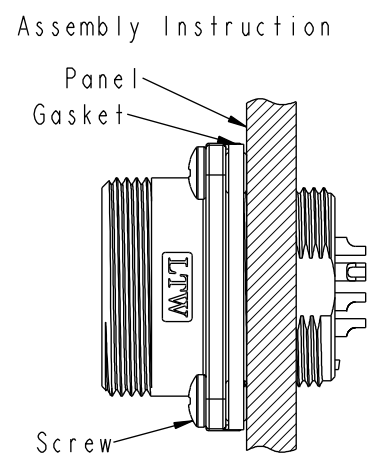

ALTW
CONFIDENTIAL
2016-05-04
R&D DEPT.

REV.	ECN NO.	DATE	SIGN	DESCRIPTION
A	Initial Release	2012/10/22	Ruru	LB20-04PMFS-SS8001 To LB20-04PMFS-SW8001
B	LE31650224	2016/05/04	Vicky	Update Note

- Note:**
- * \varnothing Important Dimension.
 - * Waterproof Rate: IP68.
IP68: 1M depth of water in 24 Hrs.
(防水等級: IP68)
IP68: 水深一米測試24小時
 - * Shell: Zinc Alloy#3, Ni Plated, Silver.
 - * Insulation: Nylon, Black.
 - * Female Pin: Copper Alloy, Silver Plated.
 - * Gasket: Silicone, Gray.
 - * Screw: Stainless Steel.
 - * Recommended Panel Thickness 9mm(Max).

UNIT: mm		
TOLERANCE	.X ±0.25	
.XX ±0.1		
.XXX ±0.05		
ANGLES	±1°	

TITLE PANEL SCREW 4PIN M CONN F PIN			
SCALE 1:1	SIZE A4	SHEET 1 OF 1	
REV. B	WC-REV. A.2	QC: Inspection item	

Amphenol LTW
安費諾亮泰企業股份有限公司