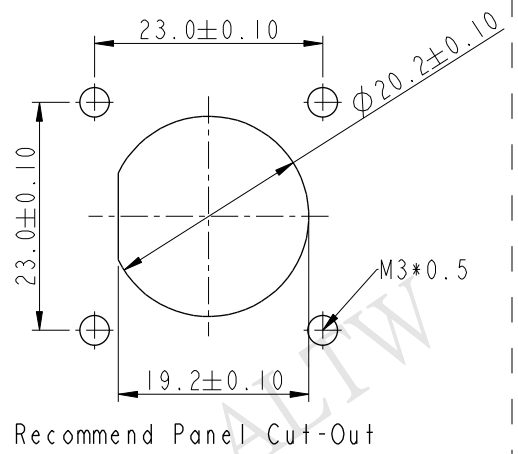

ALTW
CONFIDENTIAL
2016-05-04
R&D DEPT.

REV.	ECN NO.	DATE	SIGN	DESCRIPTION
A	Initial Release	2012/10/22	Ruru	LB20-04PMFS-SS8001 To LB20-04PMFS-SW8001
B	LE31650224	2016/05/04	Vicky	Update Note

- Note:**
- * \varnothing Important Dimension.
 - * Waterproof Rate: IP68.
IP68: 1M depth of water in 24 Hrs.
(防水等級: IP68)
IP68: 水深一米測試24小時
 - * Shell: Zinc Alloy#3, Ni Plated, Silver.
 - * Insulation: Nylon, Black.
 - * Female Pin: Copper Alloy, Silver Plated.
 - * Gasket: Silicone, Gray.
 - * Screw: Stainless Steel.
 - * Recommended Panel Thickness 9mm(Max).

UNIT: mm		
TOLERANCE	.X ±0.25	
.XX ±0.1		
.XXX ±0.05		
ANGLES	±1°	

TITLE PANEL SCREW 4PIN M CONN F PIN			
SCALE 1:1	SIZE A4	SHEET 1 OF 1	
REV. B	WC-REV. A.2	QC: Inspection item	

Amphenol LTW
安費諾亮泰企業股份有限公司