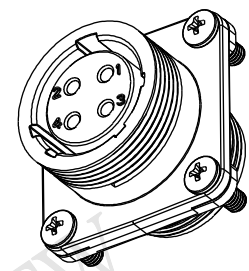

ALTW
CONFIDENTIAL
2016-05-04
R&D DEPT.

REV.	ECN NO.	DATE	SIGN	DESCRIPTION
A	Initial Release	2012/10/22	Ruru	LB20-04PMFS-SS8001 To LB20-04PMFS-SW8001
B	LE31650224	2016/05/04	Vicky	Update Note

- Note:**
- * \varnothing Important Dimension.
 - * Waterproof Rate: IP68.
IP68: 1M depth of water in 24 Hrs.
(防水等級: IP68)
IP68: 水深一米測試24小時
 - * Shell: Zinc Alloy#3, Ni Plated, Silver.
 - * Insulation: Nylon, Black.
 - * Female Pin: Copper Alloy, Silver Plated.
 - * Gasket: Silicone, Gray.
 - * Screw: Stainless Steel.
 - * Recommended Panel Thickness 9mm(Max).

UNIT: mm		
TOLERANCE	.X ±0.25	
.XX ±0.1		
.XXX ±0.05		
ANGLES	±1°	

TITLE PANEL SCREW 4PIN M CONN F PIN			
SCALE 1:1	SIZE A4	SHEET 1 OF 1	
REV. B	WC-REV. A.2	QC: Inspection item	

Amphenol LTW
安費諾亮泰企業股份有限公司

ITEM NO. LB20-04PMFS-SW8001	DRAWN BY Vicky	DATE 2016-05-04
DWG NO. LB20-04PMFS-SW8001	CHECKED BY Rita	DATE 2016-05-04
CUSTOMER ALTW	APPROVED BY Lisa	DATE 2016-05-04

THIS DOCUMENT IS SUBJECT TO CHANGE WITHOUT NOTICE. IT IS CONFIDENTIAL AND A PROPERTY OF AMPHENOL LTW. DISCLOSURE TO THIRD PARTY HAS TO BE AUTHORIZED BY AMPHENOL LTW.