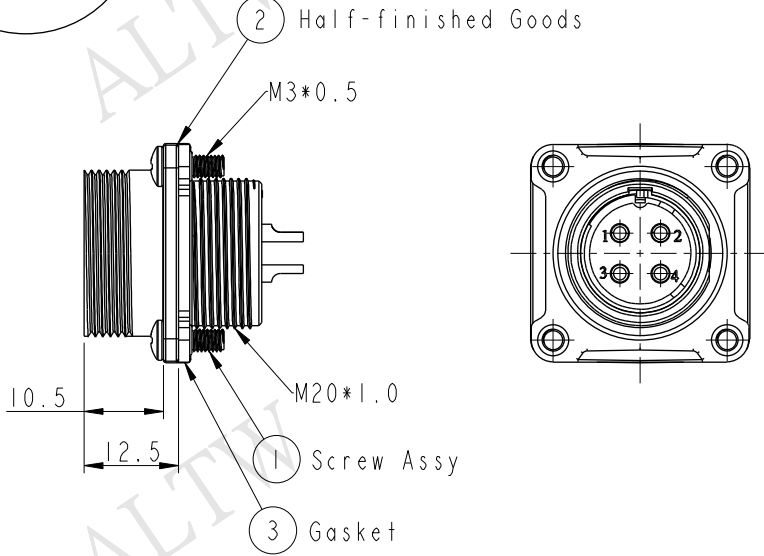

ALTW
CONFIDENTIAL
2016-05-04
R&D DEPT.

REV.	ECN NO.	DATE	SIGN	DESCRIPTION
A	Initial Release	2012/10/22	Ruru	LB20-04PMFS-SS8001 To LB20-04PMFS-SW8001
B	LE31650224	2016/05/04	Vicky	Update Note

- Note:**
- * \varnothing Important Dimension.
 - * Waterproof Rate: IP68.
IP68: 1M depth of water in 24 Hrs.
(防水等級: IP68)
IP68: 水深一米測試24小時
 - * Shell: Zinc Alloy#3, Ni Plated, Silver.
 - * Insulation: Nylon, Black.
 - * Female Pin: Copper Alloy, Silver Plated.
 - * Gasket: Silicone, Gray.
 - * Screw: Stainless Steel.
 - * Recommended Panel Thickness 9mm(Max).

UNIT: mm		
TOLERANCE	.X ±0.25	
.XX ±0.1		
.XXX ±0.05		
ANGLES	±1°	

TITLE PANEL SCREW 4PIN M CONN F PIN			
SCALE 1:1	SIZE A4	SHEET 1 OF 1	
REV. B	WC-REV. A.2	QC: Inspection item	

Amphenol LTW
安費諾亮泰企業股份有限公司

ITEM NO. LB20-04PMFS-SW8001	DRAWN BY Vicky	DATE 2016-05-04
DWG NO. LB20-04PMFS-SW8001	CHECKED BY Rita	DATE 2016-05-04
CUSTOMER ALTW	APPROVED BY Lisa	DATE 2016-05-04

THIS DOCUMENT IS SUBJECT TO CHANGE WITHOUT NOTICE. IT IS CONFIDENTIAL AND A PROPERTY OF AMPHENOL LTW. DISCLOSURE TO THIRD PARTY HAS TO BE AUTHORIZED BY AMPHENOL LTW.