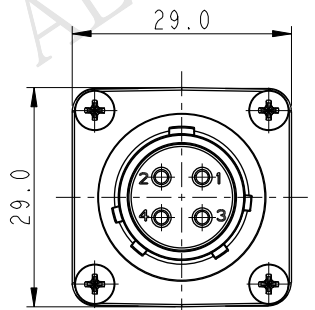

ALTW
CONFIDENTIAL
2016-05-04
R&D DEPT.

REV.	ECN NO.	DATE	SIGN	DESCRIPTION
A	Initial Release	2012/10/22	Ruru	LB20-04PMFS-SS8001 To LB20-04PMFS-SW8001
B	LE31650224	2016/05/04	Vicky	Update Note

- Note:**
- * \varnothing Important Dimension.
 - * Waterproof Rate: IP68.
IP68: 1M depth of water in 24 Hrs.
(防水等級: IP68)
IP68: 水深一米測試24小時
 - * Shell: Zinc Alloy#3, Ni Plated, Silver.
 - * Insulation: Nylon, Black.
 - * Female Pin: Copper Alloy, Silver Plated.
 - * Gasket: Silicone, Gray.
 - * Screw: Stainless Steel.
 - * Recommended Panel Thickness 9mm(Max).

UNIT: mm		
TOLERANCE	.X ±0.25	
.XX ±0.1		
.XXX ±0.05		
ANGLES	±1°	

TITLE PANEL SCREW 4PIN M CONN F PIN			
SCALE 1:1	SIZE A4	SHEET 1 OF 1	
REV. B	WC-REV. A.2	QC: Inspection item	

Amphenol LTW
安費諾亮泰企業股份有限公司

ITEM NO. LB20-04PMFS-SW8001	DRAWN BY Vicky	DATE 2016-05-04
DWG NO. LB20-04PMFS-SW8001	CHECKED BY Rita	DATE 2016-05-04
CUSTOMER ALTW	APPROVED BY Lisa	DATE 2016-05-04

THIS DOCUMENT IS SUBJECT TO CHANGE WITHOUT NOTICE. IT IS CONFIDENTIAL AND A PROPERTY OF AMPHENOL LTW. DISCLOSURE TO THIRD PARTY HAS TO BE AUTHORIZED BY AMPHENOL LTW.