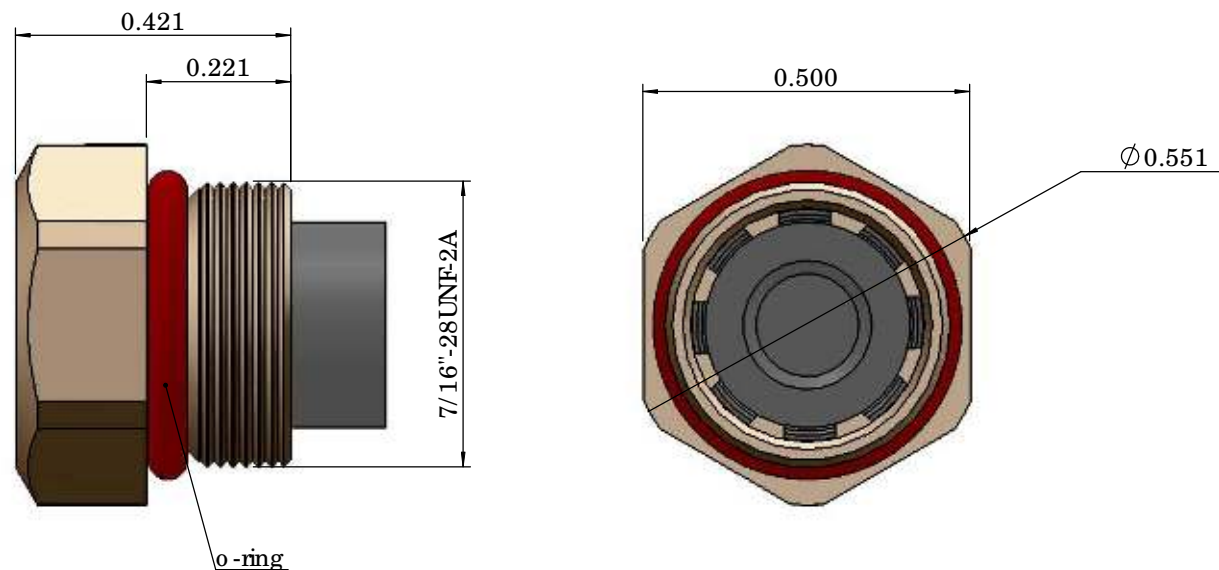

I、 Electric Performance

Gas tube 90V 、 230V 、 350V

II、 Material and plating :

Housing Brass / Spring copper Plating White Bronze2um / Ag5um
 O-ring Silicon rubber

III、 Mechanical Performance & Environment

Screw torque 53.1 in-lbs
 Temp.range -40°C~+85°C
 Weather standard IEC 60068 40 / 085/ 21
 ROHS compliant

Gas tube	Times P/N
90V	IP-GTD
230V	IP-GTD-23
350V	IP-GTD-35

Description	
Gas tube replacement kit	
Sheet	Metric
1/1	inch

I, Electric Performance

Gas tube 90V 、 230V 、 350V

II, Material and plating :

Housing Brass / Spring copper Plating White Bronze2um / Ag5um
 O-ring Silicon rubber

III, Mechanical Performance & Environment

Screw torque 53.1 in-lbs
 Temp.range -40°C~+85°C
 Weather standard IEC 60068 40 / 085/ 21
 ROHS compliant

Gas tube	Times P/N
90V	IP-GT
230V	IP-GT-23
350V	IP-GT-35

De s c r i p t i o n
 Gas tube replacement kit