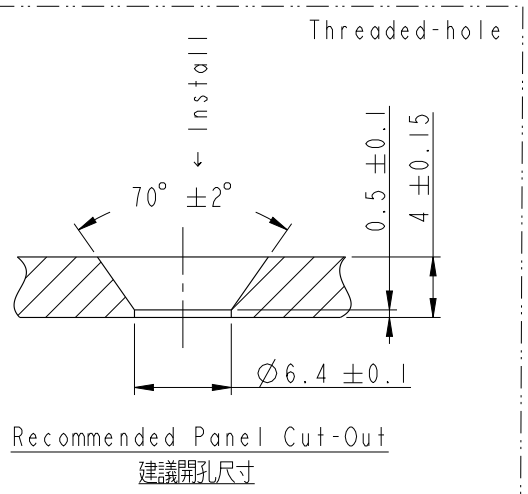

- Note:
- * \varnothing Important Dimension.
 - * Cap: Nylon, 94V-0, UV Resistance, UL
 - * Membrane: ePTFE
 - * Body: Nylon, 94V-0, UV Resistance, UL
 - * O-Ring: Silicone, 94V-0, UL

| | | | | | | | | | |
|---|---|--------------|------------|--------------------|----------------------|--------------------|-----------------------------|-----------------------|--------------------|
| A | UNIT: mm | | | TITLE SNAP VENT | | | ITEM NO | DRAWN BY Ethan | DATE 2018-01-13 |
| | TOLERANCE .X ±0.25 .XX ±0.1 .XXX ±0.05 ANGLES ±1° | SCALE 2:1 | SIZE A4 | SHEET 2 OF 2 | REV. A | WC-REV. A.7 | DWG NO VENT-PQ1XXX-XXXXX | CHECKED BY Feng-li | DATE 2018-01-13 |
| | Amphenol LTW 安費諾亮泰企業股份有限公司 | | | CUSTOMER ALTW | APPROVED BY Jerry | DATE 2018-01-13 | W10814-03-0001A1 | | |