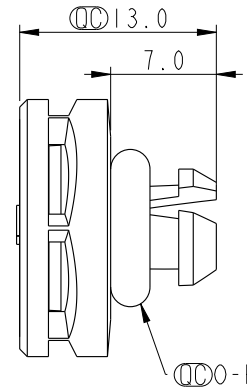

THIS DOCUMENT IS SUBJECT TO CHANGE WITHOUT NOTICE. IT IS CONFIDENTIAL AND A PROPERTY OF Amphenol LTW. DISCLOSURE TO THIRD PARTY HAS TO BE AUTHORIZED BY Amphenol LTW.

REV.	ECN NO.	DATE	SIGN	DESCRIPTION
A	Initial Release	2018/01/13	Ethan	Chnage Rev.01 To Rev.A

成品料號(Product no.)	透氣量ml/min@70mbar	主體顏色(Body Colour)	O-Ring Color	疏油性(Oleophobic)	Waterproof Rate
VENT-PQINGY-08001	>550	Gray	Black	Y	IP68/IP69K
VENT-PQINBK-08001	>550	Black	Black	Y	IP68/IP69K
VENT-PQINGY-N8001	>1000	Gray	Blue	N	IP68/IP69K
VENT-PQINBK-N8001	>1000	Black	Blue	N	IP68/IP69K
VENT-PQINGY-08002	>1000	Gray	Green	Y	IP68/IP69K
VENT-PQINBK-08002	>1000	Black	Green	Y	IP68/IP69K
VENT-PQINGY-N8002	>3000	Gray	Red	N	IP68/IP69K
VENT-PQINBK-N8002	>3000	Black	Red	N	IP68/IP69K

UNIT : mm		TITLE SNAP VENT
TOLERANCE .X ±0.25 .XX ±0.1 .XXX ±0.05 ANGLES ±1°	SCALE 2:1	SIZE A4
	REV. A	SHEET 1 OF 2
	WC-REV. A.7	◎◎: Inspection item

Amphenol LTW
安費諾亮泰企業股份有限公司

ITEM NO	DRAWN BY Ethan	DATE 2018-01-13
DWG NO VENT-PQIXXX-XXXXX	CHECKED BY Feng-li	DATE 2018-01-13
CUSTOMER ALTW	APPROVED BY Jerry	DATE 2018-01-13