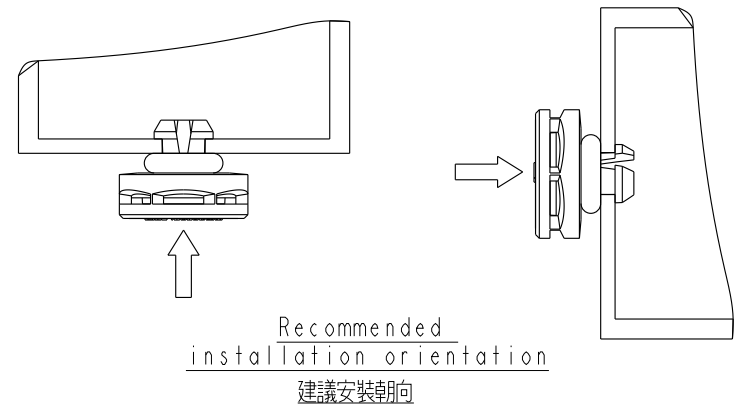

THIS DOCUMENT IS SUBJECT TO CHANGE WITHOUT NOTICE. IT IS CONFIDENTIAL AND A PROPERTY OF Amphenol LTW. DISCLOSURE TO THIRD PARTY HAS TO BE AUTHORIZED BY Amphenol LTW.

REV.	ECN NO.	DATE	SIGN	DESCRIPTION

1. Note:
2. $\varnothing$ Important Dimension.
   - Cap: Nylon, 94V-0, UV Resistance, UL
   - Membrane: ePTFE
   - Body: Nylon, 94V-0, UV Resistance, UL
   - O-Ring: Silicone, 94V-0, UL

A	UNIT: mm			TITLE SNAP VENT			ITEM NO	DRAWN BY Ethan	DATE 2018-01-13
	TOLERANCE .X ±0.25 .XX ±0.1 .XXX ±0.05 ANGLES ±1°	SCALE 2:1	SIZE A4	SHEET 2 OF 2	REV. A	WC-REV. A.7	DWG NO VENT-PQ1XXX-XXXXX	CHECKED BY Feng-li	DATE 2018-01-13
	Amphenol LTW 安費諾亮泰企業股份有限公司			CUSTOMER ALTW	APPROVED BY Jerry	DATE 2018-01-13	W10814-03-0001A1