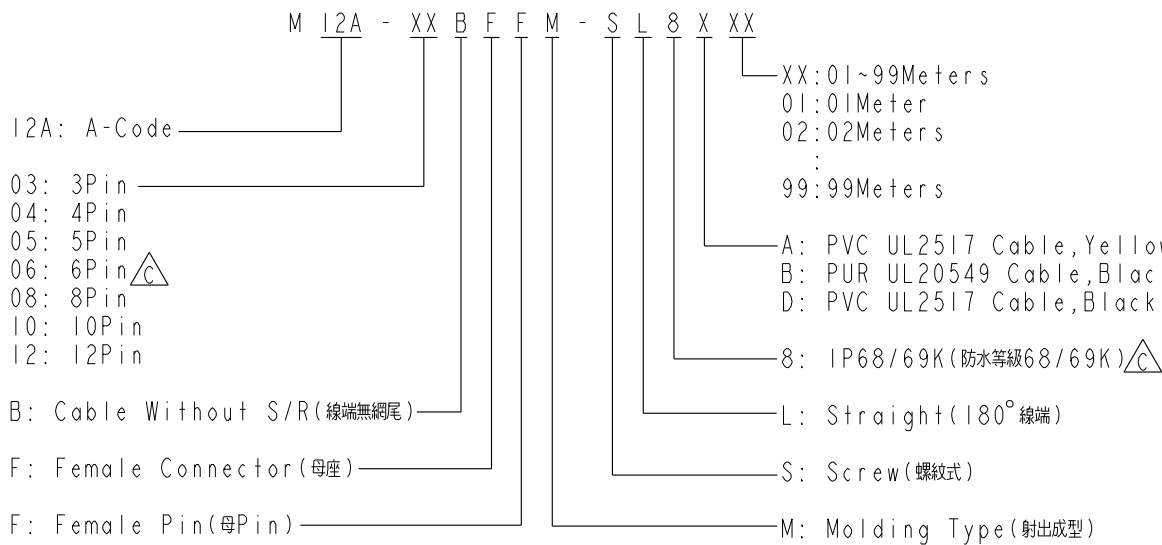

REV.	ECN NO.	DATE	SIGN	DESCRIPTION
B	LEN1580130~141	2015/08/10	Feng_Li	Add Black PVC Cable
C	LEN1680943~960 LEN1681003~011	2016/08/09	Yulong_wang	Add 6Pin & IP69K.

- Notes:
- * \varnothing Important Dimension.
 - * Waterproof Rate: IP68, IP69K.
 - * Connector: PU+GF,Black.
 - * Female Pin: Copper Alloy, Gold Plated.
 - * Screw Nut: Zinc Alloy, Nickel Plated.
 - * Outer Mold: PU,Black.
 - * Cable: (A) UL2517,PVC Jacket,Yellow.
(B) UL20549,PUR Jacket,Black.
(D) UL2517,PVC Jacket,Black.
 - * Rated Voltage: 3 & 4Pin 250V dc. or ac.
5Pin 60V dc. or ac.
6~12Pin 30V dc. or ac.
 - * Rated Current: 3~5Pin 4A
6~8Pin 2A
10~12Pin 1.5A
 - * Operating Temperature: -25~85°C
 - * Cable Length Tolerance: 01M:±40mm
02M~05M:±60mm
06M~10M:±100mm
11M~30M:±200mm
31M~99M:±500mm

UNIT:mm		
TOLERANCE		
±0.5mm		

TITLE M12 A Type Cable Female Conn.			
SCALE 3:2	SIZE A4	SHEET 1 OF 3	
REV. C	WC-REV. A.3	\varnothing : Inspection item	

Amphenol LTW
安費諾亮泰企業股份有限公司

ITEM NO	DRAWN BY Yulong_wang	DATE 2016-08-09
DWG NO M12A-XXBFFM-SL8XXX	CHECKED BY Jinhai	DATE 2016-08-09
CUSTOMER ALTW	APPROVED BY Jerry	DATE 2016-08-09

UNIT:mm	
TOLERANCE	±0.5mm

TITLE M12 A Type Cable Female Conn.			
SCALE 3:2	SIZE A4	SHEET 2 OF 3	
REV. C	WC-REV. A.3	QC: Inspection item	

Amphenol LTW
安費諾亮泰企業股份有限公司

ITEM NO	DRAWN BY Yulong_wang	DATE 2016-08-09
DWG NO M12A-XXBFFM-SL8XXX	CHECKED BY Jinhai	DATE 2016-08-09
CUSTOMER ALTW	APPROVED BY Jerry	DATE 2016-08-09

Pin Assignments Front View

UNIT:mm TOLERANCE $\pm 0.5mm$		TITLE	<h1 style="margin: 0;">Amphenol LTW</h1> <h2 style="margin: 0;">安費諾亮泰企業股份有限公司</h2>	ITEM NO	DRAWN BY	DATE	
		M12 A Type Cable Female Conn.		DWG NO	Yulong_wang	2016-08-09	
		SCALE 3:2		SIZE A4	SHEET 3 OF 3	M12A-XXBFFM-SL8XXX	CHECKED BY
REV. C	WC-REV. A.2	QC: Inspection item	CUSTOMER	APPROVED BY	Jerry	2016-08-09	