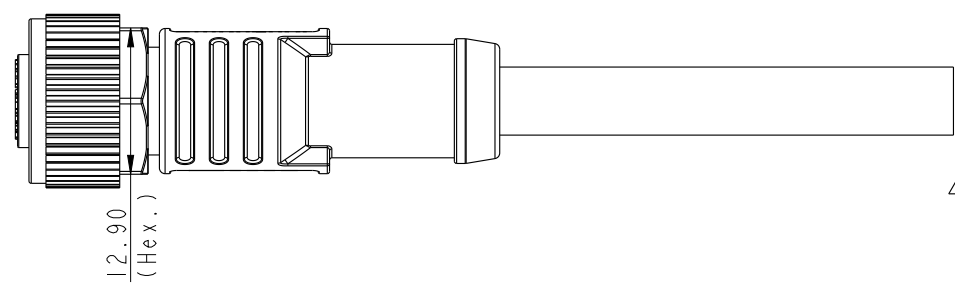

REV.	ECN NO.	DATE	SIGN	DESCRIPTION
B	LEN1580130~141	2015/08/10	Feng_Li	Add Black PVC Cable
C	LEN1680943~960 LEN1681003~011	2016/08/09	Yulong_wang	Add 6Pin & IP69K.

- Notes:
- * \varnothing Important Dimension.
 - * Waterproof Rate: IP68, IP69K.
 - * Connector: PU+GF,Black.
 - * Female Pin: Copper Alloy, Gold Plated.
 - * Screw Nut: Zinc Alloy, Nickel Plated.
 - * Outer Mold: PU,Black.
 - * Cable: (A) UL2517,PVC Jacket,Yellow.
(B) UL20549,PUR Jacket,Black.
(D) UL2517,PVC Jacket,Black.
 - * Rated Voltage: 3 & 4Pin 250V dc. or ac.
5Pin 60V dc. or ac.
6~12Pin 30V dc. or ac.
 - * Rated Current: 3~5Pin 4A
6~8Pin 2A
10~12Pin 1.5A
 - * Operating Temperature: -25~85°C
 - * Cable Length Tolerance: 01M:±40mm
02M~05M:±60mm
06M~10M:±100mm
11M~30M:±200mm
31M~99M:±500mm

UNIT:mm		
TOLERANCE		
±0.5mm		

TITLE M12 A Type Cable Female Conn.			
SCALE 3:2	SIZE A4	SHEET 1 OF 3	
REV. C	WC-REV. A.3	\varnothing : Inspection item	

Amphenol LTW
安費諾亮泰企業股份有限公司

ITEM NO	DRAWN BY Yulong_wang	DATE 2016-08-09
DWG NO M12A-XXBFFM-SL8XXX	CHECKED BY Jinhai	DATE 2016-08-09
CUSTOMER ALTW	APPROVED BY Jerry	DATE 2016-08-09

UNIT:mm	
TOLERANCE	±0.5mm

TITLE M12 A Type Cable Female Conn.			
SCALE 3:2	SIZE A4	SHEET 2 OF 3	
REV. C	WC-REV. A.3	QC: Inspection item	

Amphenol LTW
安費諾亮泰企業股份有限公司

ITEM NO	DRAWN BY Yulong_wang	DATE 2016-08-09
DWG NO M12A-XXBFFM-SL8XXX	CHECKED BY Jinhai	DATE 2016-08-09
CUSTOMER ALTW	APPROVED BY Jerry	DATE 2016-08-09