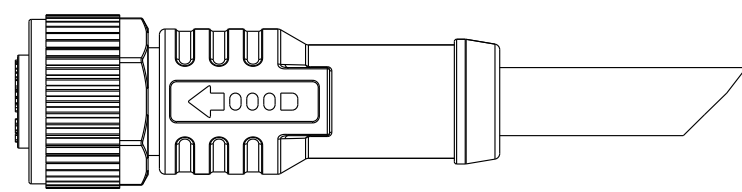

REV.	ECN NO.	DATE	SIGN	DESCRIPTION
B	LEN1580130~141	2015/08/10	Feng_Li	Add Black PVC Cable
C	LEN1680943~960 LEN1681003~011	2016/08/09	Yulong_wang	Add 6Pin & IP69K.

- Notes:
- * \varnothing Important Dimension.
 - * Waterproof Rate: IP68, IP69K.
 - * Connector: PU+GF,Black.
 - * Female Pin: Copper Alloy, Gold Plated.
 - * Screw Nut: Zinc Alloy, Nickel Plated.
 - * Outer Mold: PU,Black.
 - * Cable: (A) UL2517,PVC Jacket,Yellow.
(B) UL20549,PUR Jacket,Black.
(D) UL2517,PVC Jacket,Black.
 - * Rated Voltage: 3 & 4Pin 250V dc. or ac.
5Pin 60V dc. or ac.
6~12Pin 30V dc. or ac.
 - * Rated Current: 3~5Pin 4A
6~8Pin 2A
10~12Pin 1.5A
 - * Operating Temperature: -25~85°C
 - * Cable Length Tolerance: 01M:±40mm
02M~05M:±60mm
06M~10M:±100mm
11M~30M:±200mm
31M~99M:±500mm

UNIT:mm		
TOLERANCE		
±0.5mm		

TITLE M12 A Type Cable Female Conn.			
SCALE 3:2	SIZE A4	SHEET 1 OF 3	
REV. C	WC-REV. A.3	\varnothing : Inspection item	

Amphenol LTW
安費諾亮泰企業股份有限公司

ITEM NO	DRAWN BY Yulong_wang	DATE 2016-08-09
DWG NO M12A-XXBFFM-SL8XXX	CHECKED BY Jinhai	DATE 2016-08-09
CUSTOMER ALTW	APPROVED BY Jerry	DATE 2016-08-09

UNIT:mm	
TOLERANCE	±0.5mm

TITLE M12 A Type Cable Female Conn.			
SCALE 3:2	SIZE A4	SHEET 2 OF 3	
REV. C	WC-REV. A.3	QC: Inspection item	

Amphenol LTW
安費諾亮泰企業股份有限公司

ITEM NO	DRAWN BY Yulong_wang	DATE 2016-08-09
DWG NO M12A-XXBFFM-SL8XXX	CHECKED BY Jinhai	DATE 2016-08-09
CUSTOMER ALTW	APPROVED BY Jerry	DATE 2016-08-09