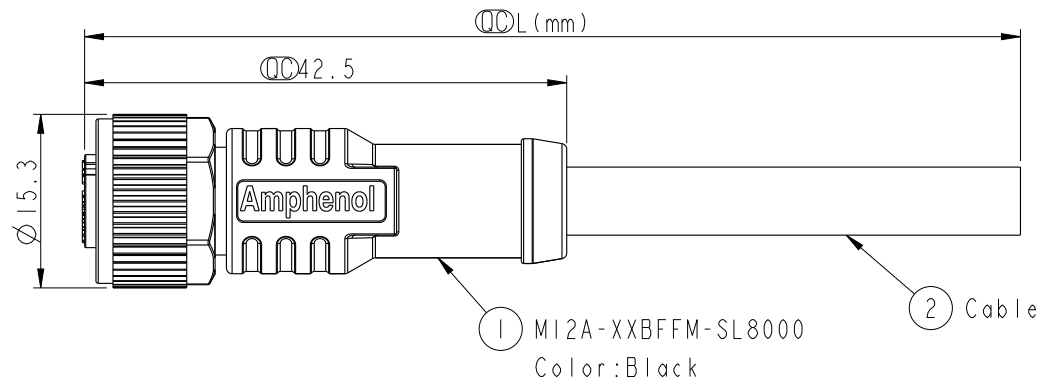

REV.	ECN NO.	DATE	SIGN	DESCRIPTION
B	LEN1580130~141	2015/08/10	Feng_Li	Add Black PVC Cable
C	LEN1680943~960 LEN1681003~011	2016/08/09	Yulong_wang	Add 6Pin & IP69K.

- Notes:
- * \varnothing Important Dimension.
 - * Waterproof Rate: IP68, IP69K.
 - * Connector: PU+GF,Black.
 - * Female Pin: Copper Alloy, Gold Plated.
 - * Screw Nut: Zinc Alloy, Nickel Plated.
 - * Outer Mold: PU,Black.
 - * Cable: (A) UL2517,PVC Jacket,Yellow.
(B) UL20549,PUR Jacket,Black.
(D) UL2517,PVC Jacket,Black.
 - * Rated Voltage: 3 & 4Pin 250V dc. or ac.
5Pin 60V dc. or ac.
6~12Pin 30V dc. or ac.
 - * Rated Current: 3~5Pin 4A
6~8Pin 2A
10~12Pin 1.5A
 - * Operating Temperature: -25~85°C
 - * Cable Length Tolerance: 01M:±40mm
02M~05M:±60mm
06M~10M:±100mm
11M~30M:±200mm
31M~99M:±500mm

UNIT:mm		
TOLERANCE		
±0.5mm		

TITLE M12 A Type Cable Female Conn.			
SCALE 3:2	SIZE A4	SHEET 1 OF 3	
REV. C	WC-REV. A.3	\varnothing : Inspection item	

Amphenol LTW
安費諾亮泰企業股份有限公司

ITEM NO	DRAWN BY Yulong_wang	DATE 2016-08-09
DWG NO M12A-XXBFFM-SL8XXX	CHECKED BY Jinhai	DATE 2016-08-09
CUSTOMER ALTW	APPROVED BY Jerry	DATE 2016-08-09

UNIT:mm	
TOLERANCE	±0.5mm

TITLE M12 A Type Cable Female Conn.			
SCALE 3:2	SIZE A4	SHEET 2 OF 3	
REV. C	WC-REV. A.3	QC: Inspection item	

Amphenol LTW
安費諾亮泰企業股份有限公司

ITEM NO	DRAWN BY Yulong_wang	DATE 2016-08-09
DWG NO M12A-XXBFFM-SL8XXX	CHECKED BY Jinhai	DATE 2016-08-09
CUSTOMER ALTW	APPROVED BY Jerry	DATE 2016-08-09