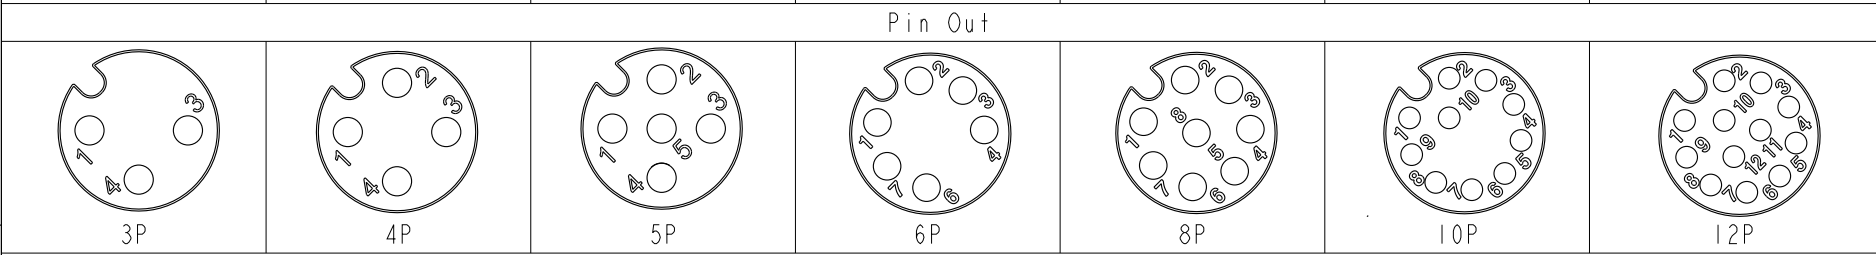

REV.	ECN NO.	DATE	SIGN	DESCRIPTION
B	LEN1580130~141	2015/08/10	Feng_Li	Add Black PVC Cable
C	LEN1680943~960 LEN1681003~011	2016/08/09	Yulong_wang	Add 6Pin & IP69K.

- Notes:
- * \varnothing Important Dimension.
 - * Waterproof Rate: IP68, IP69K.
 - * Connector: PU+GF,Black.
 - * Female Pin: Copper Alloy, Gold Plated.
 - * Screw Nut: Zinc Alloy, Nickel Plated.
 - * Outer Mold: PU,Black.
 - * Cable: (A) UL2517,PVC Jacket,Yellow.
(B) UL20549,PUR Jacket,Black.
(D) UL2517,PVC Jacket,Black.
 - * Rated Voltage: 3 & 4Pin 250V dc. or ac.
5Pin 60V dc. or ac.
6~12Pin 30V dc. or ac.
 - * Rated Current: 3~5Pin 4A
6~8Pin 2A
10~12Pin 1.5A
 - * Operating Temperature: -25~85°C
 - * Cable Length Tolerance: 01M:±40mm
02M~05M:±60mm
06M~10M:±100mm
11M~30M:±200mm
31M~99M:±500mm

Pin Assignments Front View

UNIT:mm TOLERANCE $\pm 0.5mm$		TITLE	<h1 style="margin: 0;">Amphenol LTW</h1> <h2 style="margin: 0;">安費諾亮泰企業股份有限公司</h2>	ITEM NO	DRAWN BY	DATE	
		M12 A Type Cable Female Conn.		DWG NO	Yulong_wang	2016-08-09	
		SCALE 3:2		SIZE A4	SHEET 3 OF 3	M12A-XXBFFM-SL8XXX	CHECKED BY
REV. C	WC-REV. A.2	QC: Inspection item	CUSTOMER	APPROVED BY	Jerry	2016-08-09	