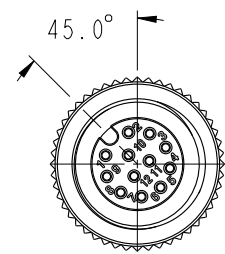

REV.	ECN NO.	DATE	SIGN	DESCRIPTION
B	LEN1580130~141	2015/08/10	Feng_Li	Add Black PVC Cable
C	LEN1680943~960 LEN1681003~011	2016/08/09	Yulong_wang	Add 6Pin & IP69K.

- Notes:
- * \varnothing Important Dimension.
 - * Waterproof Rate: IP68, IP69K.
 - * Connector: PU+GF,Black.
 - * Female Pin: Copper Alloy, Gold Plated.
 - * Screw Nut: Zinc Alloy, Nickel Plated.
 - * Outer Mold: PU,Black.
 - * Cable: (A) UL2517,PVC Jacket,Yellow.
(B) UL20549,PUR Jacket,Black.
(D) UL2517,PVC Jacket,Black.
 - * Rated Voltage: 3 & 4Pin 250V dc. or ac.
5Pin 60V dc. or ac.
6~12Pin 30V dc. or ac.
 - * Rated Current: 3~5Pin 4A
6~8Pin 2A
10~12Pin 1.5A
 - * Operating Temperature: -25~85°C
 - * Cable Length Tolerance: 01M:±40mm
02M~05M:±60mm
06M~10M:±100mm
11M~30M:±200mm
31M~99M:±500mm

UNIT:mm		
TOLERANCE		
±0.5mm		

TITLE M12 A Type Cable Female Conn.			
SCALE 3:2	SIZE A4	SHEET 1 OF 3	
REV. C	WC-REV. A.3	\varnothing : Inspection item	

Amphenol LTW
安費諾亮泰企業股份有限公司

ITEM NO	DRAWN BY Yulong_wang	DATE 2016-08-09
DWG NO M12A-XXBFFM-SL8XXX	CHECKED BY Jinhai	DATE 2016-08-09
CUSTOMER ALTW	APPROVED BY Jerry	DATE 2016-08-09

UNIT:mm	
TOLERANCE	±0.5mm

TITLE M12 A Type Cable Female Conn.			
SCALE 3:2	SIZE A4	SHEET 2 OF 3	
REV. C	WC-REV. A.3	QC: Inspection item	

Amphenol LTW
安費諾亮泰企業股份有限公司

ITEM NO	DRAWN BY Yulong_wang	DATE 2016-08-09
DWG NO M12A-XXBFFM-SL8XXX	CHECKED BY Jinhai	DATE 2016-08-09
CUSTOMER ALTW	APPROVED BY Jerry	DATE 2016-08-09

Pin Assignments Front View

UNIT:mm TOLERANCE $\pm 0.5mm$		TITLE	<h1 style="margin: 0;">Amphenol LTW</h1> <h2 style="margin: 0;">安費諾亮泰企業股份有限公司</h2>	ITEM NO	DRAWN BY	DATE	
		M12 A Type Cable Female Conn.		DWG NO	Yulong_wang	2016-08-09	
		SCALE 3:2		SIZE A4	SHEET 3 OF 3	M12A-XXBFFM-SL8XXX	CHECKED BY
REV. C	WC-REV. A.2	QC: Inspection item	CUSTOMER	APPROVED BY	Jerry	2016-08-09	