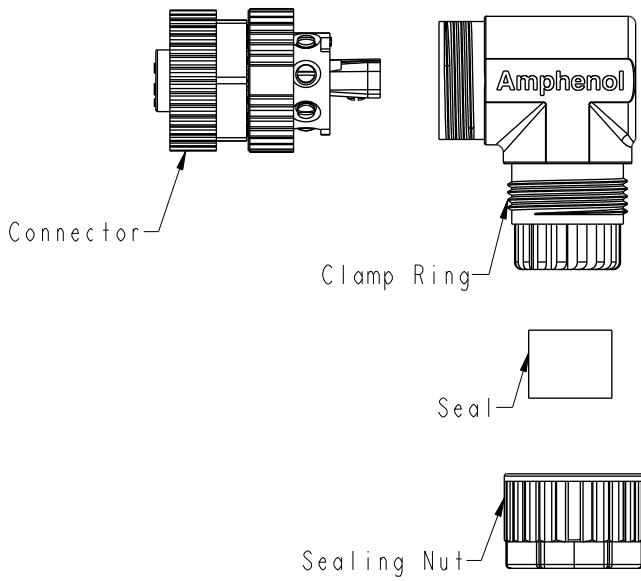

REV.	ECN NO.	DATE	SIGN	DESCRIPTION
B	LEN1790112~15	2017/08/31	Frank Deng	Update Note
C	C210561	2021/04/09	Vicky	$\triangle C$ X4

$\triangle C$   
M12A-XXBFFB-SR7001

XX: No. Of Pin

$\triangle B$   $\triangle C$

- Note:
- \* RoHS Compliant
  - \*  $\text{\textcircled{O}}$  Important Dimension
  - \* Waterproof rate: IPX7, mated
  - \* Connector
  - Housing: Thermoplastic, Black
  - Pin: Copper alloy, Gold plated
  - Extension Nut: Thermoplastic, Black
  - Nut: Metal
  - O-Ring: Rubber, Gray
  - \* Clamp Ring: Thermoplastic, Black
  - \* Sealing Nut: Thermoplastic, Black
  - \* Seal: Rubber, Gray, OD: $\varnothing$ 4.0mm- $\varnothing$ 7.0mm
  - \* One set unassembled in one pe bag

Pin Assignments Front View

UNIT: mm		TITLE N SEN, M12 A, SCREW CABLE W/O SR, F, F, FI SCREW IN	$\triangle C$
TOLERANCE .X $\pm 0.25$ .XX $\pm 0.1$ .XXX $\pm 0.05$ ANGLES $\pm 1^\circ$	$\triangle$	SCALE 1:1	SIZE A4
		REV. C	WC-REV. A.2
			$\text{\textcircled{O}}$ : Inspection item