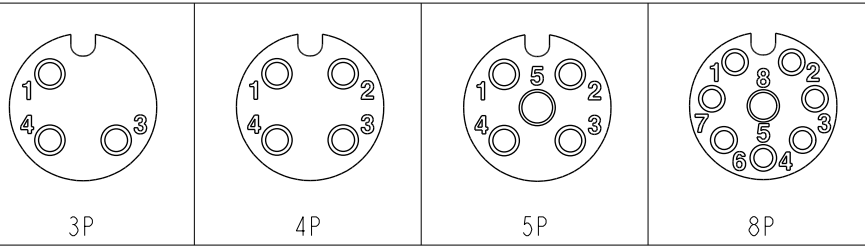

REV.	ECN NO.	DATE	SIGN	DESCRIPTION
B	LEN1790112~15	2017/08/31	Frank Deng	Update Note
C	C210561	2021/04/09	Vicky	$\triangle C$ X4

$\triangle C$   
M12A-XXBFFB-SR7001

XX: No. Of Pin

$\triangle B$   $\triangle C$

- Note:
- \* RoHS Compliant
  - \*  $\text{\textcircled{O}}$  Important Dimension
  - \* Waterproof rate: IPX7, mated
  - \* Connector
  - Housing: Thermoplastic, Black
  - Pin: Copper alloy, Gold plated
  - Extension Nut: Thermoplastic, Black
  - Nut: Metal
  - O-Ring: Rubber, Gray
  - \* Clamp Ring: Thermoplastic, Black
  - \* Sealing Nut: Thermoplastic, Black
  - \* Seal: Rubber, Gray, OD: $\varnothing$ 4.0mm- $\varnothing$ 7.0mm
  - \* One set unassembled in one pe bag

Pin Assignments Front View

UNIT: mm		TITLE N SEN, M12 A, SCREW CABLE W/O SR, F, F, FI SCREW IN	$\triangle C$
TOLERANCE .X $\pm 0.25$ .XX $\pm 0.1$ .XXX $\pm 0.05$ ANGLES $\pm 1^\circ$	$\triangle$	SCALE 1:1	SIZE A4
		REV. C	WC-REV. A.2
			$\text{\textcircled{O}}$ : Inspection item