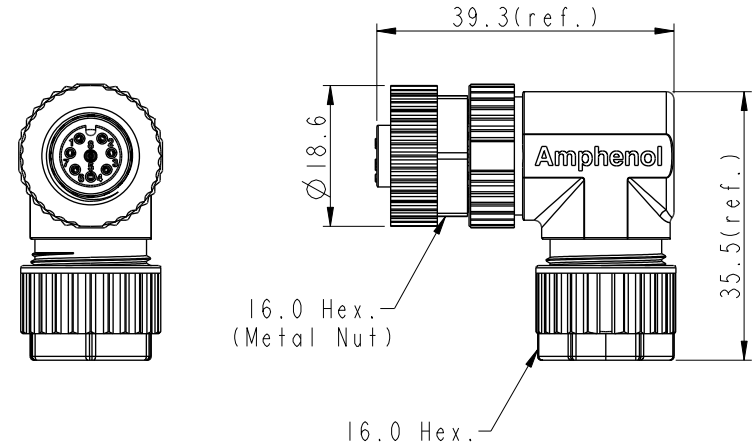

REV.	ECN NO.	DATE	SIGN	DESCRIPTION
B	LEN1790112~15	2017/08/31	Frank Deng	Update Note
C	C210561	2021/04/09	Vicky	$\triangle C$ X4

$\triangle C$   
M12A-XXBFFB-SR7001

XX: No. Of Pin

$\triangle B$   $\triangle C$

- Note:
- \* RoHS Compliant
  - \*  $\text{\textcircled{O}}$  Important Dimension
  - \* Waterproof rate: IPX7, mated
  - \* Connector
  - Housing: Thermoplastic, Black
  - Pin: Copper alloy, Gold plated
  - Extension Nut: Thermoplastic, Black
  - Nut: Metal
  - O-Ring: Rubber, Gray
  - \* Clamp Ring: Thermoplastic, Black
  - \* Sealing Nut: Thermoplastic, Black
  - \* Seal: Rubber, Gray, OD: $\varnothing$ 4.0mm- $\varnothing$ 7.0mm
  - \* One set unassembled in one pe bag

Pin Assignments Front View

UNIT: mm		TITLE N SEN, M12 A, SCREW CABLE W/O SR, F, F, FI SCREW IN	$\triangle C$
TOLERANCE .X $\pm 0.25$ .XX $\pm 0.1$ .XXX $\pm 0.05$ ANGLES $\pm 1^\circ$	$\triangle$	SCALE 1:1	SIZE A4
		REV. C	WC-REV. A.2
			$\text{\textcircled{O}}$ : Inspection item