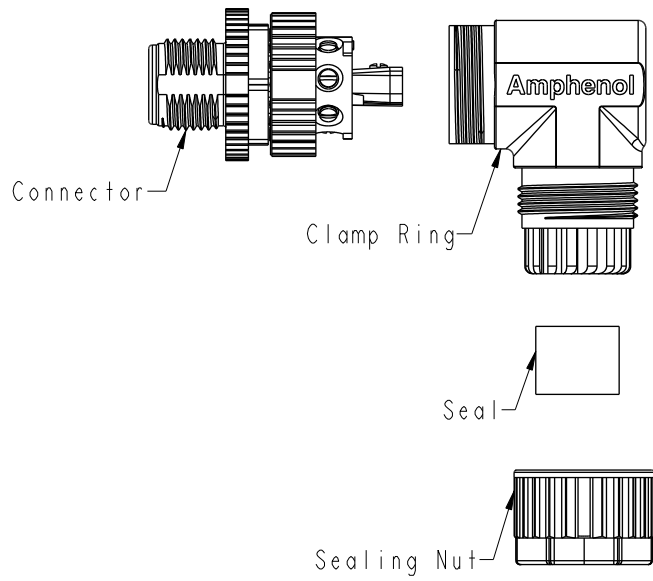

$\triangle C$ M12A-XXBMMB-SL7001
 XX: No. Of Pin

- $\triangle B$ $\triangle C$
 Note:
- * RoHS Compliant
 - * CC Important Dimension
 - * Waterproof rate: IPX7, mated
 - * Connector
 - Housing: Thermoplastic, Black
 - Pin: Copper alloy, Gold plated
 - Extension Nut: Thermoplastic, Black
 - Nut: Metal
 - O-Ring: Rubber, Gray
 - * Clamp Ring: Thermoplastic, Black
 - * Sealing Nut: Thermoplastic, Black
 - * Seal: Rubber, Gray, OD: $\varnothing 4.0\text{mm} \sim \varnothing 7.0\text{mm}$
 - * One set unassembled in one pe bag

Pin Assignments Front View

UNIT: mm	\varnothing C	TITLE N SEN, M12 A, SCREW CABLE W/O SR, M, M, FI SCREW IN	$\triangle C$
TOLERANCE .X ± 0.25 .XX ± 0.1 .XXX ± 0.05 ANGLES $\pm 1^\circ$	$\triangle C$	SCALE 1:1 SIZE A4 SHEET 1 OF 1	
		REV. C WC-REV. A.2 CC : Inspection item	