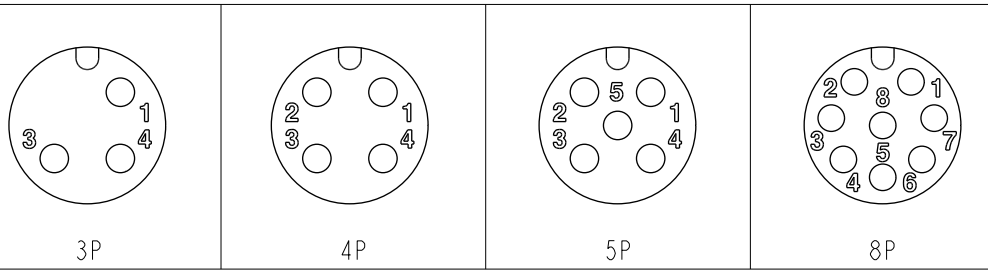

$\triangle C$ M12A-XXBMMB-SL7001
 XX: No. Of Pin

- $\triangle B$ $\triangle C$
 Note:
- * RoHS Compliant
 - * CC Important Dimension
 - * Waterproof rate: IPX7, mated
 - * Connector
 - Housing: Thermoplastic, Black
 - Pin: Copper alloy, Gold plated
 - Extension Nut: Thermoplastic, Black
 - Nut: Metal
 - O-Ring: Rubber, Gray
 - * Clamp Ring: Thermoplastic, Black
 - * Sealing Nut: Thermoplastic, Black
 - * Seal: Rubber, Gray, OD: $\varnothing 4.0\text{mm} \sim \varnothing 7.0\text{mm}$
 - * One set unassembled in one pe bag

Pin Assignments Front View

UNIT: mm	\varnothing C	TITLE N SEN, M12 A, SCREW CABLE W/O SR, M, M, FI SCREW IN	$\triangle C$
TOLERANCE .X ± 0.25 .XX ± 0.1 .XXX ± 0.05 ANGLES $\pm 1^\circ$	$\triangle C$	SCALE 1:1 SIZE A4 SHEET 1 OF 1	
		REV. C WC-REV. A.2 CC : Inspection item	