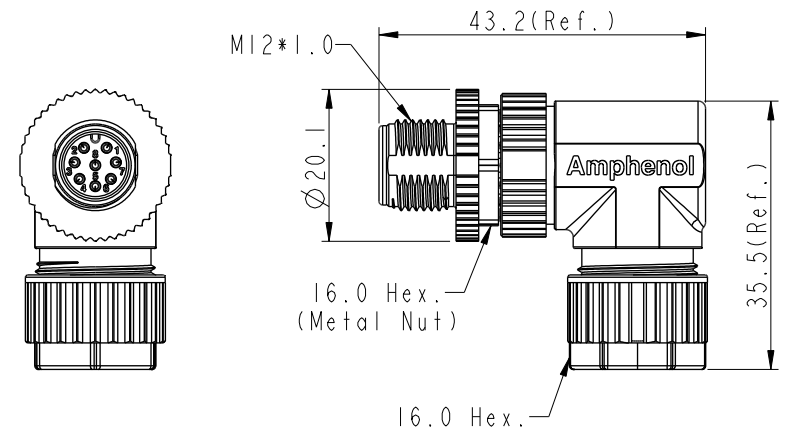

$\triangle C$ M12A-XXBMMB-SL7001
 XX: No. Of Pin

- $\triangle B$ $\triangle C$
 Note:
- * RoHS Compliant
 - * CC Important Dimension
 - * Waterproof rate: IPX7, mated
 - * Connector
 - Housing: Thermoplastic, Black
 - Pin: Copper alloy, Gold plated
 - Extension Nut: Thermoplastic, Black
 - Nut: Metal
 - O-Ring: Rubber, Gray
 - * Clamp Ring: Thermoplastic, Black
 - * Sealing Nut: Thermoplastic, Black
 - * Seal: Rubber, Gray, OD: $\varnothing 4.0\text{mm} \sim \varnothing 7.0\text{mm}$
 - * One set unassembled in one pe bag

Pin Assignments Front View

UNIT: mm	\varnothing C	TITLE N SEN, M12 A, SCREW CABLE W/O SR, M, M, FI SCREW IN	$\triangle C$
TOLERANCE .X ± 0.25 .XX ± 0.1 .XXX ± 0.05 ANGLES $\pm 1^\circ$	$\triangle C$	SCALE 1:1 SIZE A4 SHEET 1 OF 1	
		REV. C WC-REV. A.2 CC : Inspection item	