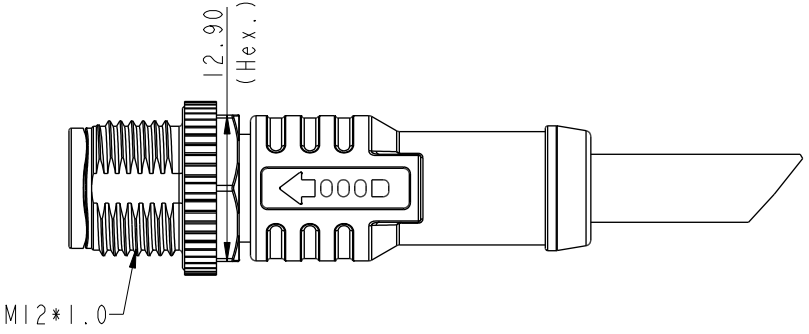

- Note:
- * CC Important Dimension.
 - * Waterproof Rate: IP68, IP69K.
 - * Connector: Thermoplastic, Black.
 - * Male Pin: Copper Alloy, Gold Plated.
 - $\triangle B$ * Screw Nut: Metal.
 - * Outer Mold: Thermoplastic, Black.
 - * Cable: UL20549, TPU Jacket, Black.
(High bending cable)
 - * Rated Voltage: 3 & 4Pin 250V dc. or ac.
5Pin 60V dc. or ac.
6~12Pin 30V dc. or ac.
 - * Rated Current: 3~5Pin 4A
6~8Pin 2A
10~12Pin 1.5A
 - * Operating Temperature: -20~80°C
 - * Cable Length Tolerance: 01M:±40mm
02M~05M:±60mm
06M~10M:±100mm
11M~30M:±200mm
31M~99M:±500mm

UNIT:mm		
TOLERANCE	±0.5mm	

TITLE N SEN, M12 A, 08P, SCREW CABLE W/O SR, M, M, MOLDING $\triangle B$			
SCALE 3:2	SIZE A4	SHEET 1 OF 2	
REV. B	WC-REV. .0	CC : Inspection item	

Amphenol LTW
安費諾亮泰企業股份有限公司