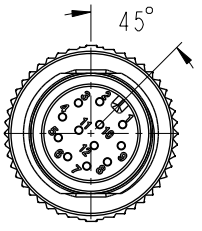

- Note:
- * CC Important Dimension.
 - * Waterproof Rate: IP68, IP69K.
 - * Connector: Thermoplastic, Black.
 - * Male Pin: Copper Alloy, Gold Plated.
 - $\triangle B$ * Screw Nut: Metal.
 - * Outer Mold: Thermoplastic, Black.
 - * Cable: UL20549, TPU Jacket, Black.
(High bending cable)
 - * Rated Voltage: 3 & 4Pin 250V dc. or ac.
5Pin 60V dc. or ac.
6~12Pin 30V dc. or ac.
 - * Rated Current: 3~5Pin 4A
6~8Pin 2A
10~12Pin 1.5A
 - * Operating Temperature: -20~80°C
 - * Cable Length Tolerance: 01M:±40mm
02M~05M:±60mm
06M~10M:±100mm
11M~30M:±200mm
31M~99M:±500mm

UNIT:mm		
TOLERANCE	±0.5mm	

TITLE N SEN, M12 A, 08P, SCREW CABLE W/O SR, M, M, MOLDING $\triangle B$			
SCALE 3:2	SIZE A4	SHEET 1 OF 2	
REV. B	WC-REV. .0	CC : Inspection item	

Amphenol LTW
安費諾亮泰企業股份有限公司