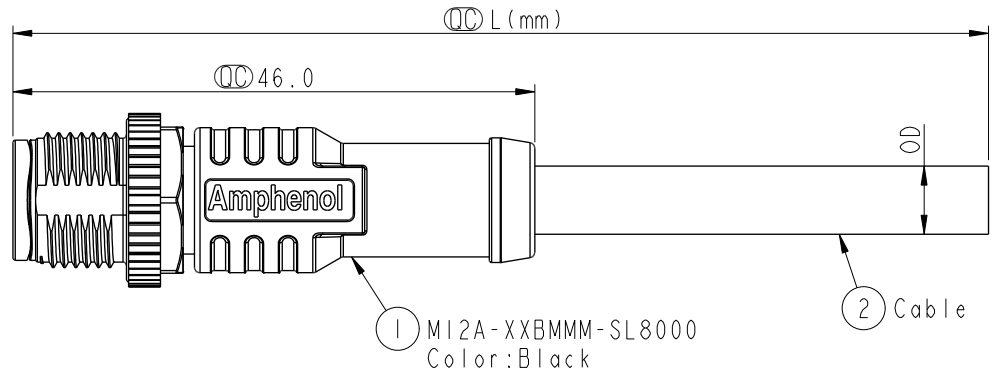

- Note:
- * CC Important Dimension.
 - * Waterproof Rate: IP68, IP69K.
 - * Connector: Thermoplastic, Black.
 - * Male Pin: Copper Alloy, Gold Plated.
 - $\triangle B$ * Screw Nut: Metal.
 - * Outer Mold: Thermoplastic, Black.
 - * Cable: UL20549, TPU Jacket, Black.
(High bending cable)
 - * Rated Voltage: 3 & 4Pin 250V dc. or ac.
5Pin 60V dc. or ac.
6~12Pin 30V dc. or ac.
 - * Rated Current: 3~5Pin 4A
6~8Pin 2A
10~12Pin 1.5A
 - * Operating Temperature: -20~80°C
 - * Cable Length Tolerance: 01M:±40mm
02M~05M:±60mm
06M~10M:±100mm
11M~30M:±200mm
31M~99M:±500mm

UNIT:mm		
TOLERANCE	±0.5mm	

TITLE N SEN, M12 A, 08P, SCREW CABLE W/O SR, M, M, MOLDING $\triangle B$			
SCALE 3:2	SIZE A4	SHEET 1 OF 2	
REV. B	WC-REV. .0	CC : Inspection item	

Amphenol LTW
安費諾亮泰企業股份有限公司