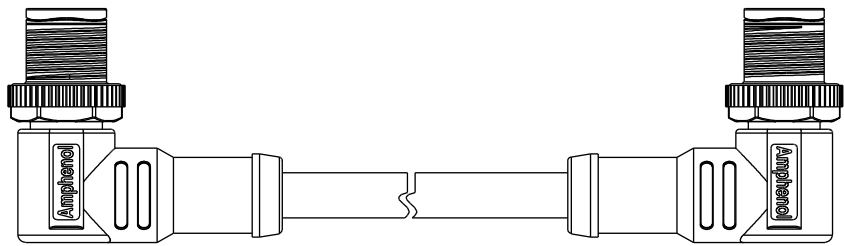

THIS DOCUMENT IS SUBJECT TO CHANGE WITHOUT NOTICE. IT IS CONFIDENTIAL AND A PROPERTY OF Amphenol LTW. DISCLOSURE TO THIRD PARTY HAS TO BE AUTHORIZED BY Amphenol LTW.

REV.	DESCRIPTION

- Note:
- \*  $\text{Ⓞ}$  Important Dimension.
  - \* Waterproof Rate: IP68, IP69K.
  - \* Connector: PU+GF, Black.
  - \* Pin: Copper Alloy, Gold Plated.
  - \* Screw Nut: Zinc Alloy, Nickel Plated.
  - \* Outer Mold: PU, Black.
  - \* Cable: (B) UL20549, PUR Jacket, Black.  
(D) UL2517, PVC Jacket, Black.
  - \* Rated Voltage: 3 & 4Pin 250V dc. or ac.  
5Pin 60V dc. or ac.  
6~12Pin 30V dc. or ac.
  - \* Rated Current: 3~5Pin 4A  
6~8Pin 2A  
10~12Pin 1.5A
  - \* Cable Length Tolerance: 0.5±20mm  
01±40mm  
02M~05M:±60mm  
06M~10M:±100mm  
11M~30M:±200mm  
31M~99M:±500mm