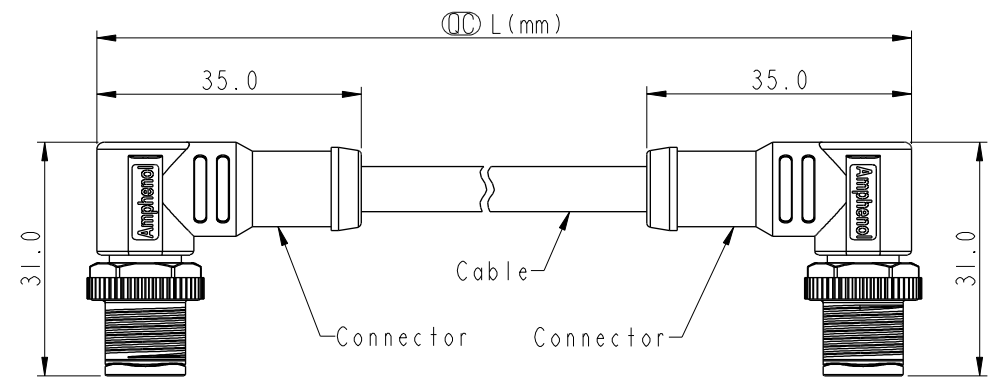

THIS DOCUMENT IS SUBJECT TO CHANGE WITHOUT NOTICE. IT IS CONFIDENTIAL AND A PROPERTY OF Amphenol LTW. DISCLOSURE TO THIRD PARTY HAS TO BE AUTHORIZED BY Amphenol LTW.

REV.	DESCRIPTION

- Note:
- \*  $\text{Ⓞ}$  Important Dimension.
  - \* Waterproof Rate: IP68, IP69K.
  - \* Connector: PU+GF, Black.
  - \* Pin: Copper Alloy, Gold Plated.
  - \* Screw Nut: Zinc Alloy, Nickel Plated.
  - \* Outer Mold: PU, Black.
  - \* Cable: (B) UL20549, PUR Jacket, Black.  
(D) UL2517, PVC Jacket, Black.
  - \* Rated Voltage: 3 & 4Pin 250V dc. or ac.  
5Pin 60V dc. or ac.  
6~12Pin 30V dc. or ac.
  - \* Rated Current: 3~5Pin 4A  
6~8Pin 2A  
10~12Pin 1.5A
  - \* Cable Length Tolerance: 0.5±20mm  
01±40mm  
02M~05M:±60mm  
06M~10M:±100mm  
11M~30M:±200mm  
31M~99M:±500mm

UNIT:mm		
TOLERANCE		
±0.5 mm		

TITLE MI2 A-Code Double Ended		
SCALE 1:1	SIZE A4	SHEET 1 OF 3
REV. A	WC-REV.	$\text{Ⓞ}$ : Inspection item

**Amphenol LTW**  
安費諾亮泰企業股份有限公司

ITEM NO	DRAWN BY Vicky	DATE 2018-12-07
DWG NO MI2AXXMR-12AMR-SXXXX	CHECKED BY Rita	DATE 2018-12-07
CUSTOMER ALTW	APPROVED BY Max	DATE 2018-12-07