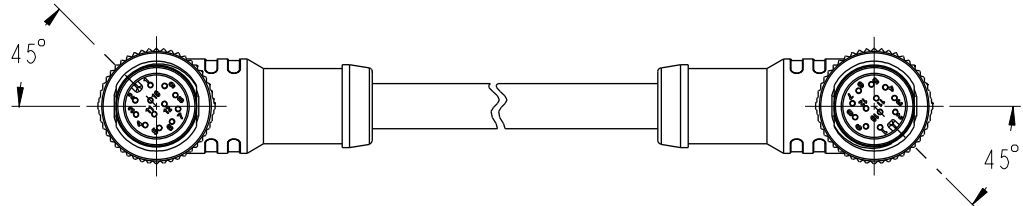

THIS DOCUMENT IS SUBJECT TO CHANGE WITHOUT NOTICE. IT IS CONFIDENTIAL AND A PROPERTY OF Amphenol LTW. DISCLOSURE TO THIRD PARTY HAS TO BE AUTHORIZED BY Amphenol LTW.

REV.	DESCRIPTION

- Note:
- \*  $\text{Ⓞ}$  Important Dimension.
  - \* Waterproof Rate: IP68, IP69K.
  - \* Connector: PU+GF, Black.
  - \* Pin: Copper Alloy, Gold Plated.
  - \* Screw Nut: Zinc Alloy, Nickel Plated.
  - \* Outer Mold: PU, Black.
  - \* Cable: (B) UL20549, PUR Jacket, Black.  
(D) UL2517, PVC Jacket, Black.
  - \* Rated Voltage: 3 & 4Pin 250V dc. or ac.  
5Pin 60V dc. or ac.  
6~12Pin 30V dc. or ac.
  - \* Rated Current: 3~5Pin 4A  
6~8Pin 2A  
10~12Pin 1.5A
  - \* Cable Length Tolerance: 0.5±20mm  
01±40mm  
02M~05M:±60mm  
06M~10M:±100mm  
11M~30M:±200mm  
31M~99M:±500mm

UNIT:mm		
TOLERANCE		
±0.5 mm		

TITLE MI2 A-Code Double Ended		
SCALE 1:1	SIZE A4	SHEET 1 OF 3
REV. A	WC-REV.	$\text{Ⓞ}$ : Inspection item

**Amphenol LTW**  
安費諾亮泰企業股份有限公司

ITEM NO	DRAWN BY Vicky	DATE 2018-12-07
DWG NO MI2AXXMR-12AMR-SXXXX	CHECKED BY Rita	DATE 2018-12-07
CUSTOMER ALTW	APPROVED BY Max	DATE 2018-12-07

UNIT:mm

TOLERANCE

TITLE MI2 A-Code Double Ended		
SCALE 1:1	SIZE A4	SHEET 2 OF 3
REV. A	WC-REV.	QC: Inspection item

**Amphenol LTW**  
安費諾亮泰企業股份有限公司

ITEM NO	DRAWN BY Vicky	DATE 2018-12-07
DWG NO MI2AXXMR-12AMR-SXXXX	CHECKED BY Rita	DATE 2018-12-07
CUSTOMER ALTW	APPROVED BY Max	DATE 2018-12-07