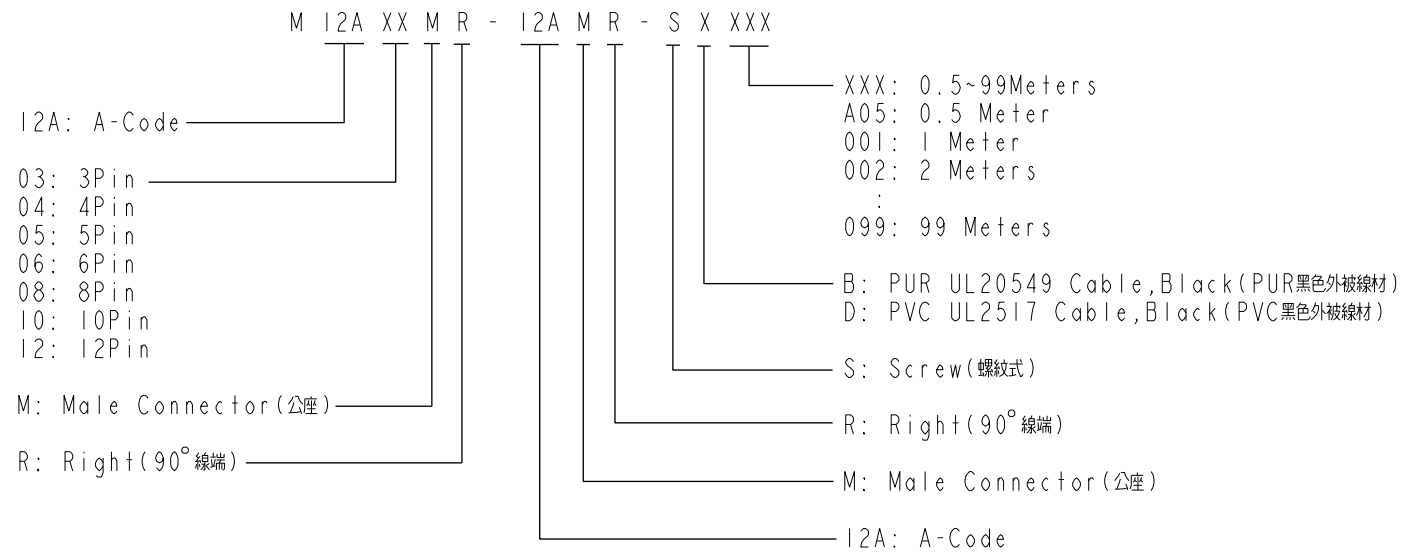

THIS DOCUMENT IS SUBJECT TO CHANGE WITHOUT NOTICE. IT IS CONFIDENTIAL AND A PROPERTY OF Amphenol LTW. DISCLOSURE TO THIRD PARTY HAS TO BE AUTHORIZED BY Amphenol LTW.

Contacts	Cable Jacket	Cable OD	AWG	Item No.
12P	PVC	6.0	26	MI2A12MR-12AMR-SDXXX
10P		6.0	26	MI2A10MR-12AMR-SDXXX
8P		5.5	24	MI2A08MR-12AMR-SDXXX
6P		5.0		MI2A06MR-12AMR-SDXXX
5P		5.1	22	MI2A05MR-12AMR-SDXXX
4P		4.8		MI2A04MR-12AMR-SDXXX
3P		4.5		MI2A03MR-12AMR-SDXXX
12P	PUR	6.0	26	MI2A12MR-12AMR-SBXXX
10P		6.0	26	MI2A10MR-12AMR-SBXXX
8P		4.8	24	MI2A08MR-12AMR-SBXXX
6P		5.0		MI2A06MR-12AMR-SBXXX
5P		4.4	22	MI2A05MR-12AMR-SBXXX
4P		4.0		MI2A04MR-12AMR-SBXXX
3P		3.8		MI2A03MR-12AMR-SBXXX

UNIT:mm

TOLERANCE

TITLE MI2 A-Code Double Ended		
SCALE 1:1	SIZE A4	SHEET 2 OF 3
REV. A	WC-REV.	QC: Inspection item

Amphenol LTW
安費諾亮泰企業股份有限公司

ITEM NO	DRAWN BY Vicky	DATE 2018-12-07
DWG NO MI2AXXMR-12AMR-SXXXX	CHECKED BY Rita	DATE 2018-12-07
CUSTOMER ALTW	APPROVED BY Max	DATE 2018-12-07