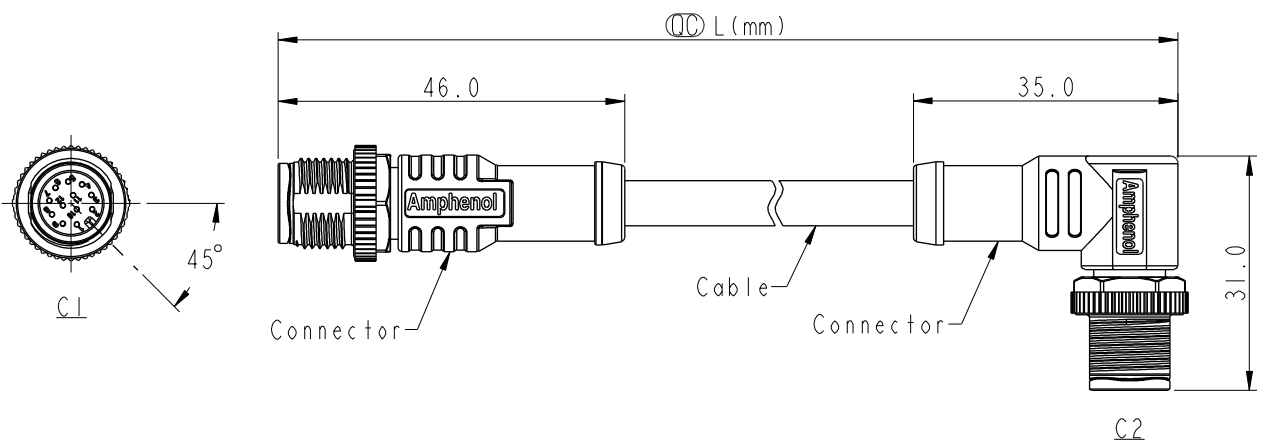

REV.	DESCRIPTION

- Note:
- \*  $\varnothing$  Important Dimension.
  - \* Waterproof Rate: IP68, IP69K.
  - \* Connector: PU+GF, Black.
  - \* Pin: Copper Alloy, Gold Plated.
  - \* Screw Nut: Zinc Alloy, Nickel Plated.
  - \* Outer Mold: PU, Black.
  - \* Cable: (B) UL20549, PUR Jacket, Black.  
(D) UL2517, PVC Jacket, Black.
  - \* Rated Voltage: 3 & 4Pin 250V dc. or ac.  
5Pin 60V dc. or ac.  
6~12Pin 30V dc. or ac.
  - \* Rated Current: 3~5Pin 4A  
6~8Pin 2A  
10~12Pin 1.5A
  - \* Cable Length Tolerance: 0.5±20mm  
01±40mm  
02M~05M:±60mm  
06M~10M:±100mm  
11M~30M:±200mm  
31M~99M:±500mm

UNIT:mm TOLERANCE ±0.5 mm	TITLE M12 A-Code Double Ended		Amphenol LTW 安費諾亮泰企業股份有限公司		ITEM NO	DRAWN BY Vicky	DATE 2018-12-05
	SCALE 1:2	SIZE A4			SHEET 1 OF 3	DWG NO M12AXXML-12AMR-SXXXX	CHECKED BY Rita
	REV. A	WC-REV. A.1	$\varnothing$ : Inspection item	CUSTOMER ALTW	APPROVED BY Max	DATE 2018-12-05	

M 12A XX M L - 12A M R - S X XXX

- 12A: A-Code
- 03: 3Pin
- 04: 4Pin
- 05: 5Pin
- 06: 6Pin
- 08: 8Pin
- 10: 10Pin
- 12: 12Pin
- M: Male Connector(公座)
- L: Straight(180°線端)
- XXX: 0.5~99Meters
- A05: 0.5 Meter
- 001: 1 Meter
- 002: 2 Meters
- :
- 099: 99 Meters
- B: PUR UL20549 Cable,Black(PUR黑色外被線材)
- D: PVC UL2517 Cable,Black(PVC黑色外被線材)
- S: Screw(螺紋式)
- R: Right(90°線端)
- M: Male Connector(公座)
- 12A: A-Code