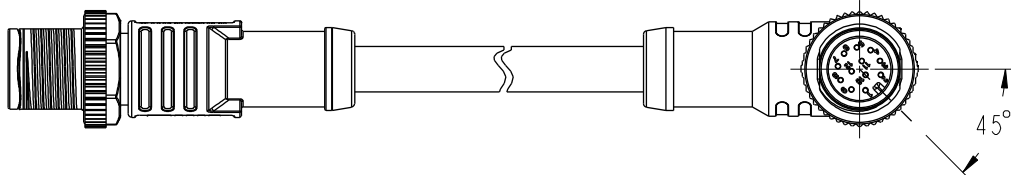

REV.	DESCRIPTION

- Note:
- \*  $\varnothing$  Important Dimension.
  - \* Waterproof Rate: IP68, IP69K.
  - \* Connector: PU+GF, Black.
  - \* Pin: Copper Alloy, Gold Plated.
  - \* Screw Nut: Zinc Alloy, Nickel Plated.
  - \* Outer Mold: PU, Black.
  - \* Cable: (B) UL20549, PUR Jacket, Black.  
(D) UL2517, PVC Jacket, Black.
  - \* Rated Voltage: 3 & 4Pin 250V dc. or ac.  
5Pin 60V dc. or ac.  
6~12Pin 30V dc. or ac.
  - \* Rated Current: 3~5Pin 4A  
6~8Pin 2A  
10~12Pin 1.5A
  - \* Cable Length Tolerance: 0.5±20mm  
01±40mm  
02M~05M:±60mm  
06M~10M:±100mm  
11M~30M:±200mm  
31M~99M:±500mm

UNIT:mm TOLERANCE ±0.5 mm	TITLE M12 A-Code Double Ended		Amphenol LTW 安費諾亮泰企業股份有限公司		ITEM NO	DRAWN BY Vicky	DATE 2018-12-05
	SCALE 1:2	SIZE A4			SHEET 1 OF 3	DWG NO M12AXXML-12AMR-SXXXX	CHECKED BY Rita
	REV. A	WC-REV. A.1	$\varnothing$ : Inspection item	CUSTOMER ALTW	APPROVED BY Max	DATE 2018-12-05	

M 12A XX M L - 12A M R - S X XXX

- 12A: A-Code
- 03: 3Pin
- 04: 4Pin
- 05: 5Pin
- 06: 6Pin
- 08: 8Pin
- 10: 10Pin
- 12: 12Pin
- M: Male Connector(公座)
- L: Straight(180°線端)
- XXX: 0.5~99Meters
- A05: 0.5 Meter
- 001: 1 Meter
- 002: 2 Meters
- :
- 099: 99 Meters
- B: PUR UL20549 Cable,Black(PUR黑色外被線材)
- D: PVC UL2517 Cable,Black(PVC黑色外被線材)
- S: Screw(螺紋式)
- R: Right(90°線端)
- M: Male Connector(公座)
- 12A: A-Code