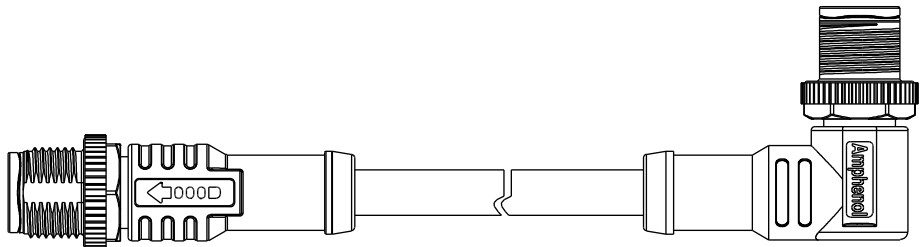

REV.	DESCRIPTION

- Note:
- \*  $\varnothing$  Important Dimension.
  - \* Waterproof Rate: IP68, IP69K.
  - \* Connector: PU+GF, Black.
  - \* Pin: Copper Alloy, Gold Plated.
  - \* Screw Nut: Zinc Alloy, Nickel Plated.
  - \* Outer Mold: PU, Black.
  - \* Cable: (B) UL20549, PUR Jacket, Black.  
(D) UL2517, PVC Jacket, Black.
  - \* Rated Voltage: 3 & 4Pin 250V dc. or ac.  
5Pin 60V dc. or ac.  
6~12Pin 30V dc. or ac.
  - \* Rated Current: 3~5Pin 4A  
6~8Pin 2A  
10~12Pin 1.5A
  - \* Cable Length Tolerance: 0.5±20mm  
01±40mm  
02M~05M:±60mm  
06M~10M:±100mm  
11M~30M:±200mm  
31M~99M:±500mm

M 12A XX M L - 12A M R - S X XXX

- 12A: A-Code
- 03: 3Pin
- 04: 4Pin
- 05: 5Pin
- 06: 6Pin
- 08: 8Pin
- 10: 10Pin
- 12: 12Pin
- M: Male Connector(公座)
- L: Straight(180°線端)
- XXX: 0.5~99Meters
- A05: 0.5 Meter
- 001: 1 Meter
- 002: 2 Meters
- :
- 099: 99 Meters
- B: PUR UL20549 Cable,Black(PUR黑色外被線材)
- D: PVC UL2517 Cable,Black(PVC黑色外被線材)
- S: Screw(螺紋式)
- R: Right(90°線端)
- M: Male Connector(公座)
- 12A: A-Code