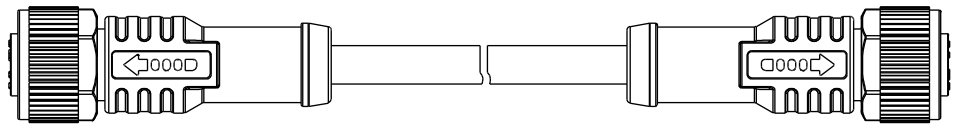

REV.	DESCRIPTION

- Note:
- \*  $\text{QC}$  Important Dimension.
  - \* Waterproof Rate: IP68, IP69K.
  - \* Connector: PU+GF, Black.
  - \* Pin: Copper Alloy, Gold Plated.
  - \* Screw Nut: Zinc Alloy, Nickel Plated.
  - \* Outer Mold: PU, Black.
  - \* Cable: (B) UL20549, PUR Jacket, Black.  
(D) UL2517, PVC Jacket, Black.
  - \* Rated Voltage: 5Pin 60V dc. or ac.
  - \* Rated Current: 5Pin 4A
  - \* Cable Length Tolerance: 0.5±20mm  
01±40mm  
02M~05M:±60mm  
06M~10M:±100mm  
11M~30M:±200mm  
31M~99M:±500mm

UNIT:mm TOLERANCE $\pm 0.5$ mm	TITLE M12 B-Code Double Ended		
	SCALE 1:2	SIZE A4	SHEET 1 OF 2
	REV. A	WC-REV.	$\text{QC}$ : Inspection item

**Amphenol LTW**  
安費諾亮泰企業股份有限公司

ITEM NO	DRAWN BY Vicky	DATE 2018-12-07
DWG NO M12BXXFL-12BFL-SXXXX	CHECKED BY Rita	DATE 2018-12-07
CUSTOMER ALTW	APPROVED BY Max	DATE 2018-12-07