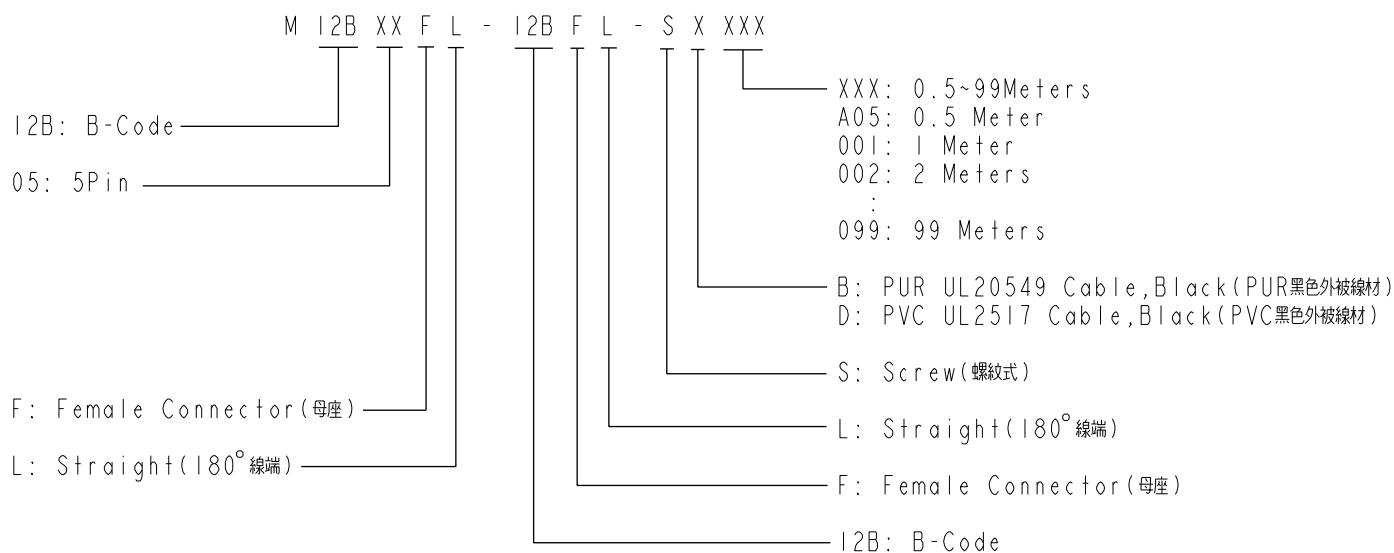

THIS DOCUMENT IS SUBJECT TO CHANGE WITHOUT NOTICE. IT IS CONFIDENTIAL AND A PROPERTY OF AMPHENOL LTW. DISCLOSURE TO THIRD PARTY HAS TO BE AUTHORIZED BY AMPHENOL LTW.

5P	PVC	5.1	22	MI2B05FL-12BFL-SDXXX
5P	PUR	4.4		MI2B05FL-12BFL-SBXXX
Contacts	Cable Jacket	Cable OD	AWG	Item No.

UNIT:mm

TOLERANCE

TITLE MI2 B-Code Double Ended			
SCALE 1:2	SIZE A4	SHEET 2 OF 2	
REV. A	WC-REV.	QC: Inspection item	

Amphenol LTW
安費諾亮泰企業股份有限公司

ITEM NO	DRAWN BY Vicky	DATE 2018-12-07
DWG NO MI2BXXFL-12BFL-SXXXX	CHECKED BY Rita	DATE 2018-12-07
CUSTOMER ALTW	APPROVED BY Max	DATE 2018-12-07