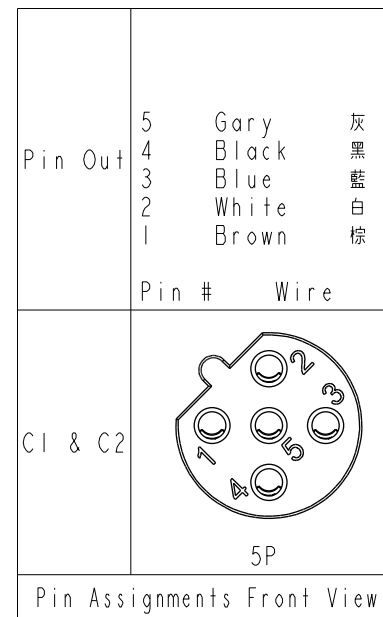

REV.	DESCRIPTION

- Note:
- \*  $\text{QC}$  Important Dimension.
  - \* Waterproof Rate: IP68, IP69K.
  - \* Connector: PU+GF, Black.
  - \* Pin: Copper Alloy, Gold Plated.
  - \* Screw Nut: Zinc Alloy, Nickel Plated.
  - \* Outer Mold: PU, Black.
  - \* Cable: (B) UL20549, PUR Jacket, Black.  
(D) UL2517, PVC Jacket, Black.
  - \* Rated Voltage: 5Pin 60V dc. or ac.
  - \* Rated Current: 5Pin 4A
  - \* Cable Length Tolerance: 0.5±20mm  
01±40mm  
02M~05M:±60mm  
06M~10M:±100mm  
11M~30M:±200mm  
31M~99M:±500mm

UNIT:mm TOLERANCE $\pm 0.5$ mm	TITLE M12 B-Code Double Ended		
	SCALE 1:2	SIZE A4	SHEET 1 OF 2
	REV. A	WC-REV.	$\text{QC}$ : Inspection item

**Amphenol LTW**  
安費諾亮泰企業股份有限公司

ITEM NO	DRAWN BY Vicky	DATE 2018-12-07
DWG NO M12BXXFL-12BFL-SXXXX	CHECKED BY Rita	DATE 2018-12-07
CUSTOMER ALTW	APPROVED BY Max	DATE 2018-12-07

5P	PVC	5.1	22	MI2B05FL-12BFL-SDXXX
5P	PUR	4.4		MI2B05FL-12BFL-SBXXX
Contacts	Cable Jacket	Cable OD	AWG	Item No.

UNIT:mm 

TOLERANCE

TITLE MI2 B-Code Double Ended			
SCALE 1:2	SIZE A4	SHEET 2 OF 2	
REV. A	WC-REV.	QC: Inspection item	