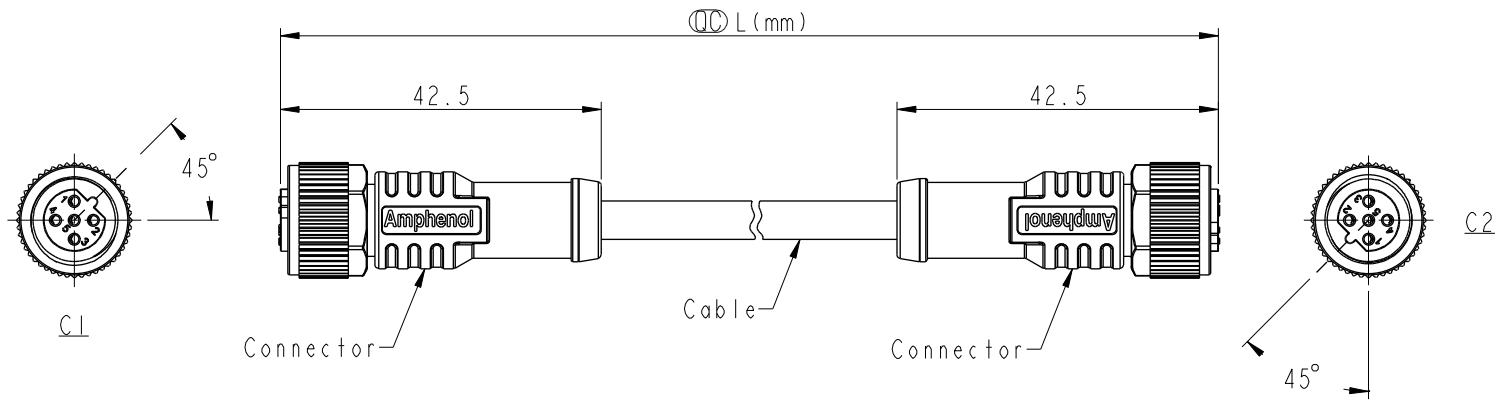

REV.	DESCRIPTION

- Note:
- \*  $\text{QC}$  Important Dimension.
  - \* Waterproof Rate: IP68, IP69K.
  - \* Connector: PU+GF, Black.
  - \* Pin: Copper Alloy, Gold Plated.
  - \* Screw Nut: Zinc Alloy, Nickel Plated.
  - \* Outer Mold: PU, Black.
  - \* Cable: (B) UL20549, PUR Jacket, Black.  
(D) UL2517, PVC Jacket, Black.
  - \* Rated Voltage: 5Pin 60V dc. or ac.
  - \* Rated Current: 5Pin 4A
  - \* Cable Length Tolerance: 0.5±20mm  
01±40mm  
02M~05M:±60mm  
06M~10M:±100mm  
11M~30M:±200mm  
31M~99M:±500mm

UNIT:mm TOLERANCE $\pm 0.5$ mm	TITLE M12 B-Code Double Ended		
	SCALE 1:2	SIZE A4	SHEET 1 OF 2
	REV. A	WC-REV.	$\text{QC}$ : Inspection item

**Amphenol LTW**  
安費諾亮泰企業股份有限公司

ITEM NO	DRAWN BY Vicky	DATE 2018-12-07
DWG NO M12BXXFL-12BFL-SXXXX	CHECKED BY Rita	DATE 2018-12-07
CUSTOMER ALTW	APPROVED BY Max	DATE 2018-12-07

5P	PVC	5.1	22	MI2B05FL-12BFL-SDXXX
5P	PUR	4.4		MI2B05FL-12BFL-SBXXX
Contacts	Cable Jacket	Cable OD	AWG	Item No.

UNIT:mm 

TOLERANCE

TITLE MI2 B-Code Double Ended			
SCALE 1:2	SIZE A4	SHEET 2 OF 2	
REV. A	WC-REV.	QC: Inspection item	