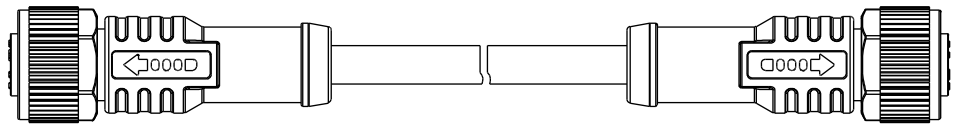

REV.	DESCRIPTION

- Note:
- * QC Important Dimension.
 - * Waterproof Rate: IP68, IP69K.
 - * Connector: PU+GF, Black.
 - * Pin: Copper Alloy, Gold Plated.
 - * Screw Nut: Zinc Alloy, Nickel Plated.
 - * Outer Mold: PU, Black.
 - * Cable: (B) UL20549, PUR Jacket, Black.
(D) UL2517, PVC Jacket, Black.
 - * Rated Voltage: 5Pin 60V dc. or ac.
 - * Rated Current: 5Pin 4A
 - * Cable Length Tolerance: 0.5±20mm
01±40mm
02M~05M:±60mm
06M~10M:±100mm
11M~30M:±200mm
31M~99M:±500mm

UNIT:mm		TITLE	M12 B-Code Double Ended		
TOLERANCE	±0.5 mm	SCALE	1:2	SIZE	A4
		REV.	A	WC-REV.	
		SHEET	1	OF	2
		QC: Inspection item			

Amphenol LTW
安費諾亮泰企業股份有限公司

ITEM NO	DRAWN BY	DATE
	Vicky	2018-12-07
DWG NO	CHECKED BY	DATE
M12BXXFL-12BFL-SXXXX	Rita	2018-12-07
CUSTOMER	APPROVED BY	DATE
ALTW	Max	2018-12-07