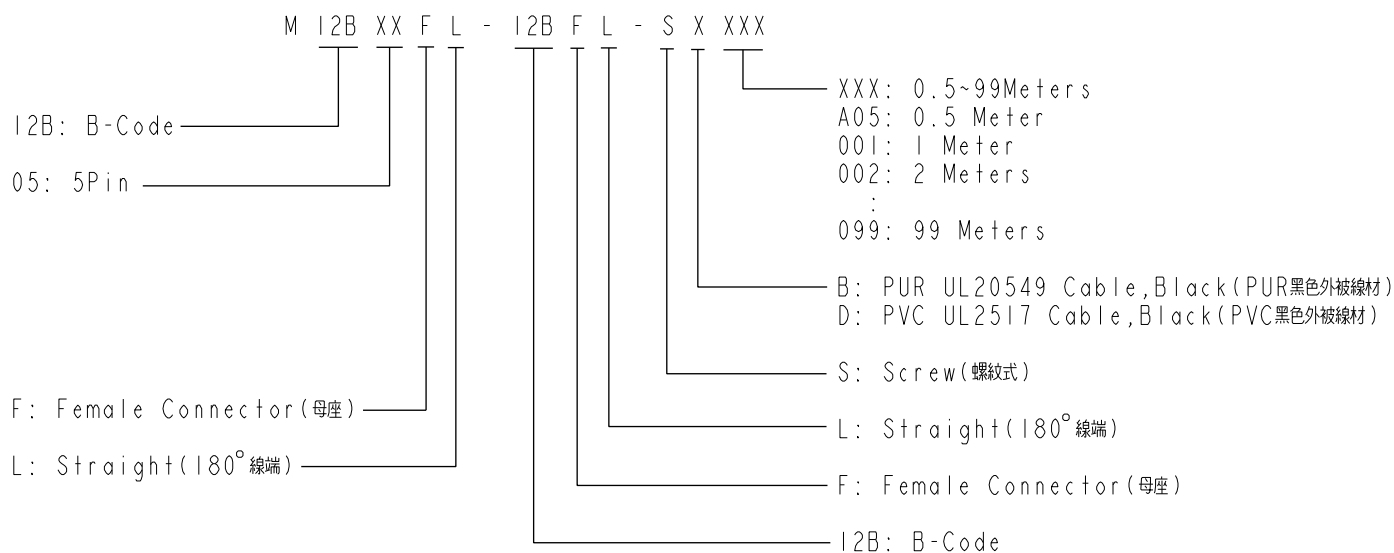

REV.	DESCRIPTION

- Note:
- * QC Important Dimension.
 - * Waterproof Rate: IP68, IP69K.
 - * Connector: PU+GF, Black.
 - * Pin: Copper Alloy, Gold Plated.
 - * Screw Nut: Zinc Alloy, Nickel Plated.
 - * Outer Mold: PU, Black.
 - * Cable: (B) UL20549, PUR Jacket, Black.
(D) UL2517, PVC Jacket, Black.
 - * Rated Voltage: 5Pin 60V dc. or ac.
 - * Rated Current: 5Pin 4A
 - * Cable Length Tolerance: 0.5±20mm
01±40mm
02M~05M:±60mm
06M~10M:±100mm
11M~30M:±200mm
31M~99M:±500mm

UNIT:mm		TITLE	M12 B-Code Double Ended		
TOLERANCE	±0.5 mm	SCALE	1:2	SIZE	A4
		REV.	A	WC-REV.	
		SHEET	1	OF	2
		QC: Inspection item			

Amphenol LTW
安費諾亮泰企業股份有限公司

ITEM NO	DRAWN BY	DATE
	Vicky	2018-12-07
DWG NO	CHECKED BY	DATE
M12BXXFL-12BFL-SXXXX	Rita	2018-12-07
CUSTOMER	APPROVED BY	DATE
ALTW	Max	2018-12-07

5P	PVC	5.1	22	MI2B05FL-12BFL-SDXXX
5P	PUR	4.4		MI2B05FL-12BFL-SBXXX
Contacts	Cable Jacket	Cable OD	AWG	Item No.

UNIT: mm

TOLERANCE

TITLE MI2 B-Code Double Ended			
SCALE 1:2	SIZE A4	SHEET 2 OF 2	
REV. A	WC-REV.	QC: Inspection item	