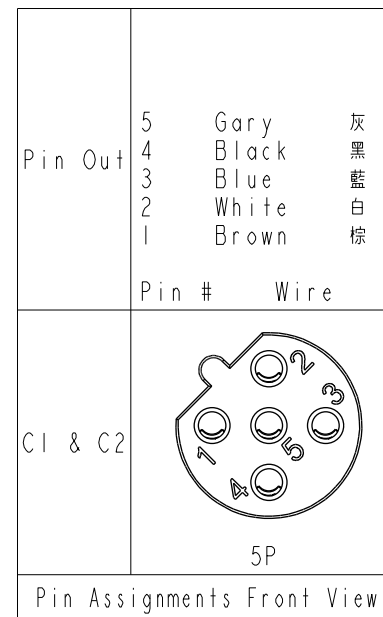

REV.	DESCRIPTION

- Note:
- * QC Important Dimension.
 - * Waterproof Rate: IP68, IP69K.
 - * Connector: PU+GF, Black.
 - * Pin: Copper Alloy, Gold Plated.
 - * Screw Nut: Zinc Alloy, Nickel Plated.
 - * Outer Mold: PU, Black.
 - * Cable: (B) UL20549, PUR Jacket, Black.
(D) UL2517, PVC Jacket, Black.
 - * Rated Voltage: 5Pin 60V dc. or ac.
 - * Rated Current: 5Pin 4A
 - * Cable Length Tolerance: 0.5±20mm
01±40mm
02M~05M:±60mm
06M~10M:±100mm
11M~30M:±200mm
31M~99M:±500mm

UNIT:mm		TITLE	M12 B-Code Double Ended		
TOLERANCE	±0.5 mm	SCALE	1:2	SIZE	A4
		REV.	A	WC-REV.	
		SHEET	1	OF	2
		QC: Inspection item			

Amphenol LTW
安費諾亮泰企業股份有限公司

ITEM NO	DRAWN BY	DATE
	Vicky	2018-12-07
DWG NO	CHECKED BY	DATE
M12BXXFL-12BFL-SXXXX	Rita	2018-12-07
CUSTOMER	APPROVED BY	DATE
ALTW	Max	2018-12-07

5P	PVC	5.1	22	MI2B05FL-12BFL-SDXXX
5P	PUR	4.4		MI2B05FL-12BFL-SBXXX
Contacts	Cable Jacket	Cable OD	AWG	Item No.

UNIT: mm

TOLERANCE

TITLE MI2 B-Code Double Ended			
SCALE 1:2	SIZE A4	SHEET 2 OF 2	
REV. A	WC-REV.	QC: Inspection item	