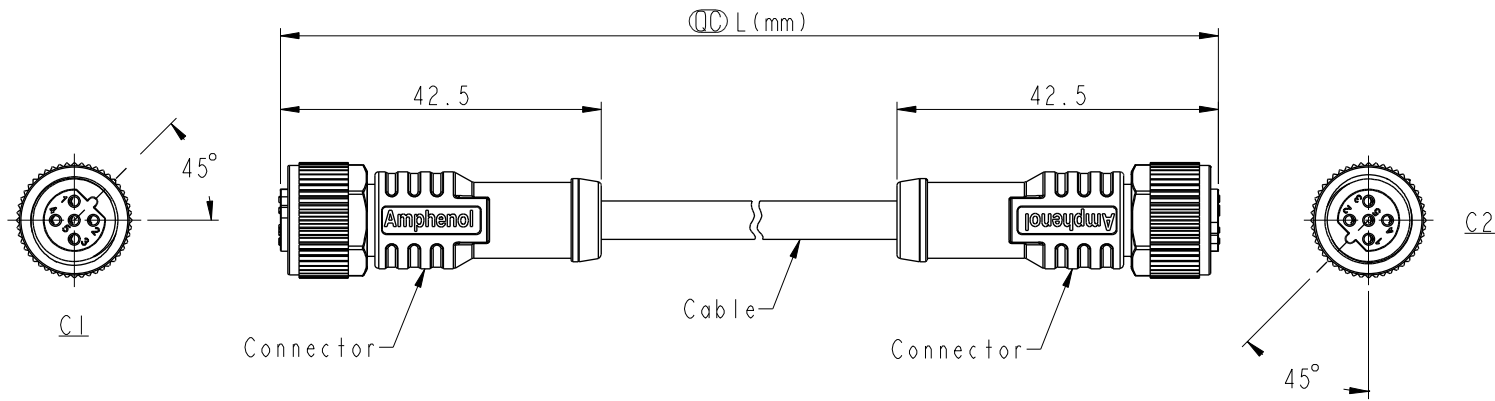

REV.	DESCRIPTION

- Note:
- * QC Important Dimension.
 - * Waterproof Rate: IP68, IP69K.
 - * Connector: PU+GF, Black.
 - * Pin: Copper Alloy, Gold Plated.
 - * Screw Nut: Zinc Alloy, Nickel Plated.
 - * Outer Mold: PU, Black.
 - * Cable: (B) UL20549, PUR Jacket, Black.
(D) UL2517, PVC Jacket, Black.
 - * Rated Voltage: 5Pin 60V dc. or ac.
 - * Rated Current: 5Pin 4A
 - * Cable Length Tolerance: 0.5±20mm
01±40mm
02M~05M:±60mm
06M~10M:±100mm
11M~30M:±200mm
31M~99M:±500mm

UNIT:mm		TITLE	M12 B-Code Double Ended		
TOLERANCE	±0.5 mm	SCALE	1:2	SIZE	A4
		REV.	A	WC-REV.	
		SHEET	1	OF	2
		QC: Inspection item			

Amphenol LTW
安費諾亮泰企業股份有限公司

ITEM NO	DRAWN BY	DATE
	Vicky	2018-12-07
DWG NO	CHECKED BY	DATE
M12BXXFL-12BFL-SXXXX	Rita	2018-12-07
CUSTOMER	APPROVED BY	DATE
ALTW	Max	2018-12-07

5P	PVC	5.1	22	MI2B05FL-12BFL-SDXXX
5P	PUR	4.4		MI2B05FL-12BFL-SBXXX
Contacts	Cable Jacket	Cable OD	AWG	Item No.

UNIT: mm

TOLERANCE

TITLE MI2 B-Code Double Ended			
SCALE 1:2	SIZE A4	SHEET 2 OF 2	
REV. A	WC-REV.	QC: Inspection item	