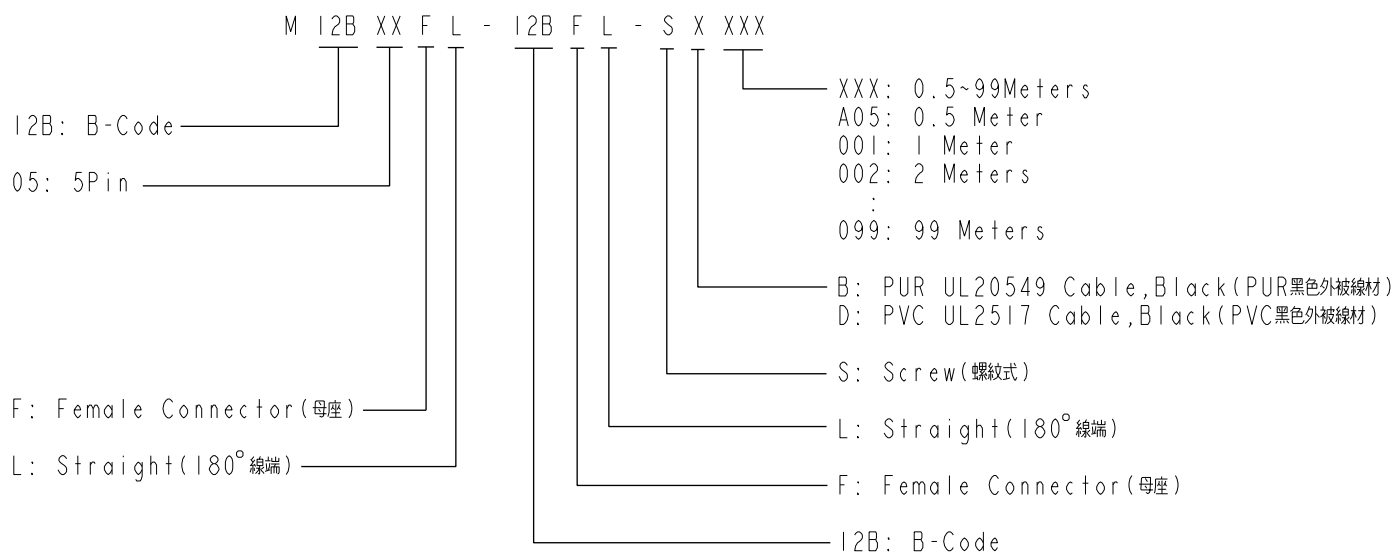

THIS DOCUMENT IS SUBJECT TO CHANGE WITHOUT NOTICE. IT IS CONFIDENTIAL AND A PROPERTY OF AMPHENOL LTW. DISCLOSURE TO THIRD PARTY HAS TO BE AUTHORIZED BY AMPHENOL LTW.

5P	PVC	5.1	22	MI2B05FL-12BFL-SDXXX
5P	PUR	4.4		MI2B05FL-12BFL-SBXXX
Contacts	Cable Jacket	Cable OD	AWG	Item No.

Pin Out	5 Gary 4 Black 3 Blue 2 White 1 Brown	灰 黑 藍 白 棕
	Pin #	Wire
C1 & C2		
5P		
Pin Assignments Front View		

UNIT:mm

TITLE MI2 B-Code Double Ended			
SCALE 1:2	SIZE A4	SHEET 2 OF 2	
REV. A	WC-REV.	QC: Inspection item	

Amphenol LTW
安費諾亮泰企業股份有限公司

ITEM NO	DRAWN BY Vicky	DATE 2018-12-07
DWG NO MI2BXXFL-12BFL-SXXXX	CHECKED BY Rita	DATE 2018-12-07
CUSTOMER ALTW	APPROVED BY Max	DATE 2018-12-07