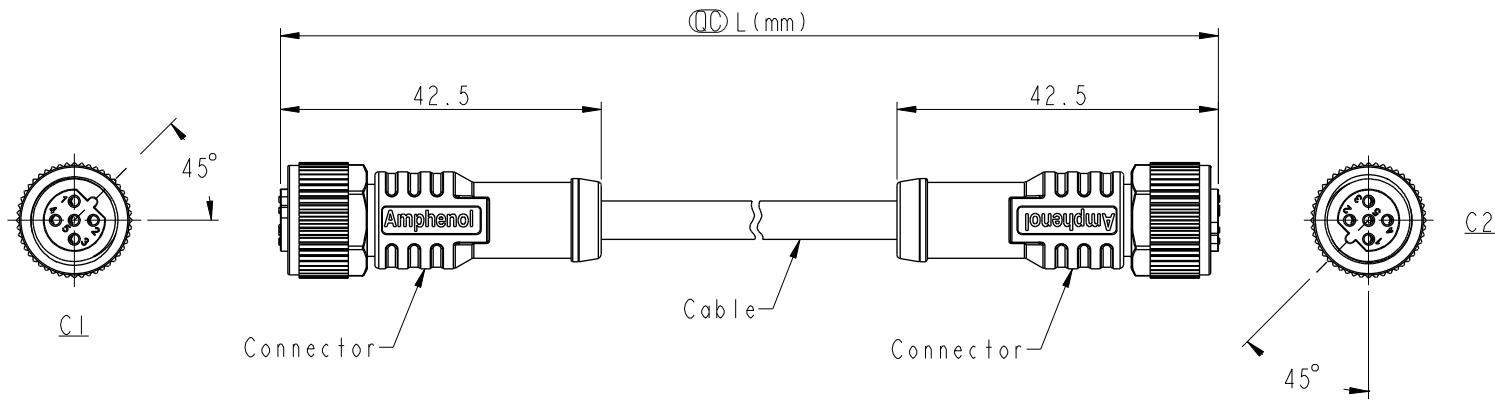

REV.	DESCRIPTION

- Note:
- * QC Important Dimension.
 - * Waterproof Rate: IP68, IP69K.
 - * Connector: PU+GF, Black.
 - * Pin: Copper Alloy, Gold Plated.
 - * Screw Nut: Zinc Alloy, Nickel Plated.
 - * Outer Mold: PU, Black.
 - * Cable: (B) UL20549, PUR Jacket, Black.
(D) UL2517, PVC Jacket, Black.
 - * Rated Voltage: 5Pin 60V dc. or ac.
 - * Rated Current: 5Pin 4A
 - * Cable Length Tolerance: 0.5±20mm
01±40mm
02M~05M:±60mm
06M~10M:±100mm
11M~30M:±200mm
31M~99M:±500mm

UNIT:mm		TITLE	M12 B-Code Double Ended		
TOLERANCE	±0.5 mm	SCALE	1:2	SIZE	A4
		REV.	A	WC-REV.	
		SHEET	1	OF	2
		QC: Inspection item			

Amphenol LTW
安費諾亮泰企業股份有限公司

ITEM NO	DRAWN BY	DATE
	Vicky	2018-12-07
DWG NO	CHECKED BY	DATE
M12BXXFL-12BFL-SXXXX	Rita	2018-12-07
CUSTOMER	APPROVED BY	DATE
ALTW	Max	2018-12-07

5P	PVC	5.1	22	MI2B05FL-12BFL-SDXXX
5P	PUR	4.4		MI2B05FL-12BFL-SBXXX
Contacts	Cable Jacket	Cable OD	AWG	Item No.

Pin Out	5 Gary 4 Black 3 Blue 2 White 1 Brown	灰 黑 藍 白 棕
	Pin #	Wire
C1 & C2		
5P		
Pin Assignments Front View		

UNIT:mm

TITLE MI2 B-Code Double Ended			
SCALE 1:2	SIZE A4	SHEET 2 OF 2	
REV. A	WC-REV.	QC: Inspection item	

Amphenol LTW
 安費諾亮泰企業股份有限公司

ITEM NO	DRAWN BY Vicky	DATE 2018-12-07
DWG NO MI2BXXFL-12BFL-SXXXX	CHECKED BY Rita	DATE 2018-12-07
CUSTOMER ALTW	APPROVED BY Max	DATE 2018-12-07