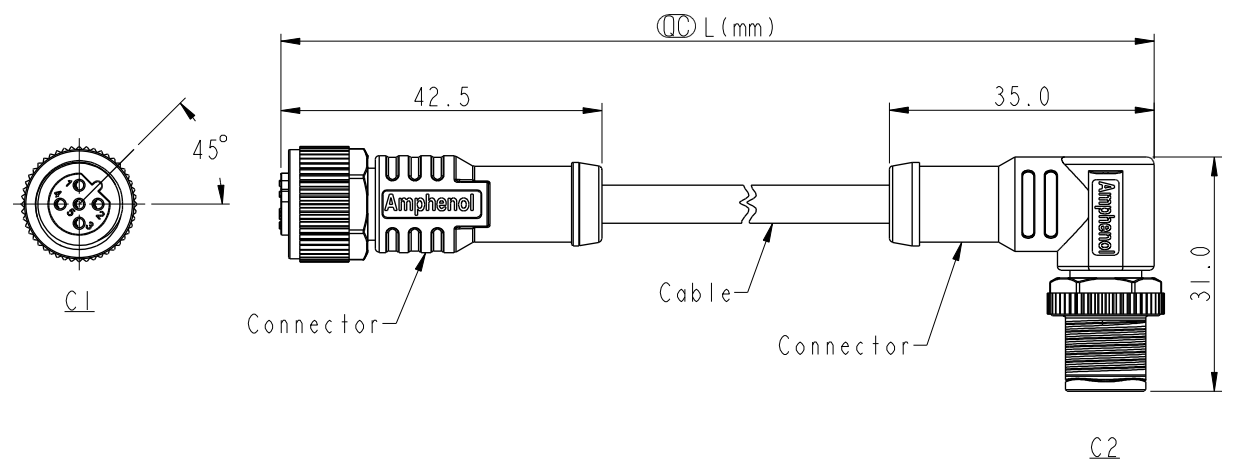

REV.	DESCRIPTION

- Note:
- * \varnothing Important Dimension.
 - * Waterproof Rate: IP68, IP69K.
 - * Connector: PU+GF, Black.
 - * Pin: Copper Alloy, Gold Plated.
 - * Screw Nut: Zinc Alloy, Nickel Plated.
 - * Outer Mold: PU, Black.
 - * Cable: (B) UL20549, PUR Jacket, Black.
(D) UL2517, PVC Jacket, Black.
 - * Rated Voltage: 5Pin 60V dc. or ac.
 - * Rated Current: 5Pin 4A
 - * Cable Length Tolerance: 0.5±20mm
01±40mm
02M~05M:±60mm
06M~10M:±100mm
11M~30M:±200mm
31M~99M:±500mm

UNIT:mm		TITLE
TOLERANCE	± 0.5 mm	M12 B-Code Double Ended
SCALE	1:2	SIZE A4
REV.	A	SHEET 1 OF 2
WC-REV.		\varnothing : Inspection item

Amphenol LTW
安費諾亮泰企業股份有限公司

ITEM NO	DRAWN BY	DATE
DWG NO	CHECKED BY	DATE
CUSTOMER	APPROVED BY	DATE
	Vicky	2018-12-11
	Rita	2018-12-11
	Max	2018-12-11

5P	PVC	5.1	22	MI2B05FL-12BMR-SDXXX
5P	PUR	4.4		MI2B05FL-12BMR-SBXXX
Contacts	Cable Jacket	Cable OD	AWG	Item No.

UNIT:mm		TITLE MI2 B-Code Double Ended	
TOLERANCE	SCALE 1:2	SIZE A4	SHEET 2 OF 2
REV. A	WC-REV.	QC: Inspection item	