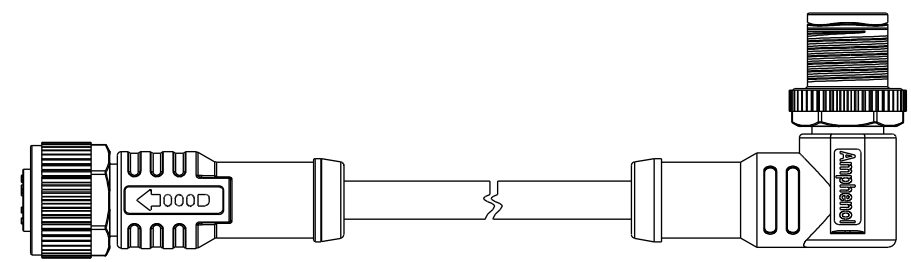

REV.	DESCRIPTION

- Note:
- * \varnothing Important Dimension.
 - * Waterproof Rate: IP68, IP69K.
 - * Connector: PU+GF, Black.
 - * Pin: Copper Alloy, Gold Plated.
 - * Screw Nut: Zinc Alloy, Nickel Plated.
 - * Outer Mold: PU, Black.
 - * Cable: (B) UL20549, PUR Jacket, Black.
(D) UL2517, PVC Jacket, Black.
 - * Rated Voltage: 5Pin 60V dc. or ac.
 - * Rated Current: 5Pin 4A
 - * Cable Length Tolerance: 0.5±20mm
01±40mm
02M~05M:±60mm
06M~10M:±100mm
11M~30M:±200mm
31M~99M:±500mm

UNIT:mm		TITLE
TOLERANCE	± 0.5 mm	M12 B-Code Double Ended
SCALE	1:2	SIZE A4
REV.	A	SHEET 1 OF 2
WC-REV.		\varnothing : Inspection item

Amphenol LTW
安費諾亮泰企業股份有限公司

ITEM NO	DRAWN BY	DATE
DWG NO	CHECKED BY	DATE
CUSTOMER	APPROVED BY	DATE
	Vicky	2018-12-11
	Rita	2018-12-11
	Max	2018-12-11

5P	PVC	5.1	22	MI2B05FL-12BMR-SDXXX
5P	PUR	4.4		MI2B05FL-12BMR-SBXXX
Contacts	Cable Jacket	Cable OD	AWG	Item No.

UNIT:mm		TITLE MI2 B-Code Double Ended	
TOLERANCE	SCALE 1:2	SIZE A4	SHEET 2 OF 2
REV. A	WC-REV.	QC: Inspection item	