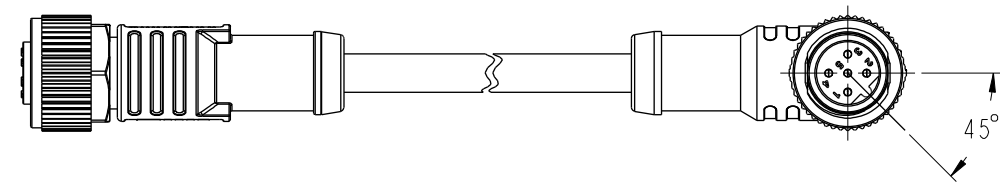

REV.	DESCRIPTION

- Note:
- * \varnothing Important Dimension.
 - * Waterproof Rate: IP68, IP69K.
 - * Connector: PU+GF, Black.
 - * Pin: Copper Alloy, Gold Plated.
 - * Screw Nut: Zinc Alloy, Nickel Plated.
 - * Outer Mold: PU, Black.
 - * Cable: (B) UL20549, PUR Jacket, Black.
(D) UL2517, PVC Jacket, Black.
 - * Rated Voltage: 5Pin 60V dc. or ac.
 - * Rated Current: 5Pin 4A
 - * Cable Length Tolerance: 0.5±20mm
01±40mm
02M~05M:±60mm
06M~10M:±100mm
11M~30M:±200mm
31M~99M:±500mm

UNIT:mm		TITLE
TOLERANCE	± 0.5 mm	M12 B-Code Double Ended
SCALE	1:2	SIZE A4
REV.	A	SHEET 1 OF 2
WC-REV.		\varnothing : Inspection item

Amphenol LTW
安費諾亮泰企業股份有限公司

ITEM NO	DRAWN BY	DATE
DWG NO	CHECKED BY	DATE
CUSTOMER	APPROVED BY	DATE
	Vicky	2018-12-11
	Rita	2018-12-11
	Max	2018-12-11

5P	PVC	5.1	22	MI2B05FL-12BMR-SDXXX
5P	PUR	4.4		MI2B05FL-12BMR-SBXXX
Contacts	Cable Jacket	Cable OD	AWG	Item No.

UNIT:mm		TITLE MI2 B-Code Double Ended	
TOLERANCE	SCALE 1:2	SIZE A4	SHEET 2 OF 2
REV. A	WC-REV.	QC: Inspection item	