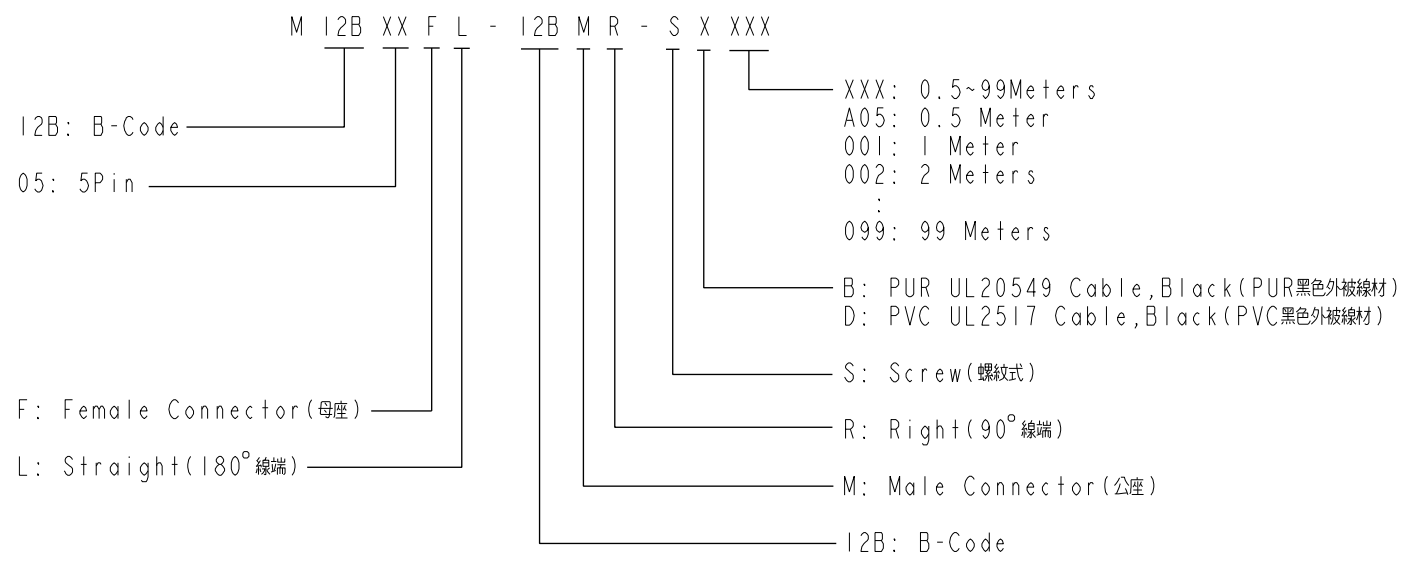

REV.	DESCRIPTION

- Note:
- * \varnothing Important Dimension.
 - * Waterproof Rate: IP68, IP69K.
 - * Connector: PU+GF, Black.
 - * Pin: Copper Alloy, Gold Plated.
 - * Screw Nut: Zinc Alloy, Nickel Plated.
 - * Outer Mold: PU, Black.
 - * Cable: (B) UL20549, PUR Jacket, Black.
(D) UL2517, PVC Jacket, Black.
 - * Rated Voltage: 5Pin 60V dc. or ac.
 - * Rated Current: 5Pin 4A
 - * Cable Length Tolerance: 0.5±20mm
01±40mm
02M~05M:±60mm
06M~10M:±100mm
11M~30M:±200mm
31M~99M:±500mm

UNIT:mm		TITLE
TOLERANCE	± 0.5 mm	M12 B-Code Double Ended
SCALE	1:2	SIZE A4
REV.	A	SHEET 1 OF 2
WC-REV.		\varnothing : Inspection item

Amphenol LTW
安費諾亮泰企業股份有限公司

ITEM NO	DRAWN BY	DATE
DWG NO	CHECKED BY	DATE
CUSTOMER	APPROVED BY	DATE
	Vicky	2018-12-11
	Rita	2018-12-11
	Max	2018-12-11

5P	PVC	5.1	22	MI2B05FL-12BMR-SDXXX
5P	PUR	4.4		MI2B05FL-12BMR-SBXXX
Contacts	Cable Jacket	Cable OD	AWG	Item No.

UNIT:mm		TITLE MI2 B-Code Double Ended	
TOLERANCE	SCALE 1:2	SIZE A4	SHEET 2 OF 2
REV. A	WC-REV.	QC: Inspection item	