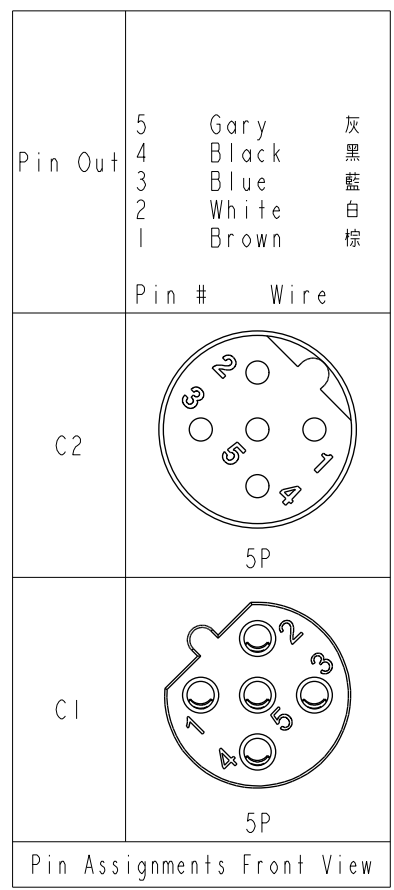

REV.	DESCRIPTION

- Note:
- * \varnothing Important Dimension.
 - * Waterproof Rate: IP68, IP69K.
 - * Connector: PU+GF, Black.
 - * Pin: Copper Alloy, Gold Plated.
 - * Screw Nut: Zinc Alloy, Nickel Plated.
 - * Outer Mold: PU, Black.
 - * Cable: (B) UL20549, PUR Jacket, Black.
(D) UL2517, PVC Jacket, Black.
 - * Rated Voltage: 5Pin 60V dc. or ac.
 - * Rated Current: 5Pin 4A
 - * Cable Length Tolerance: 0.5±20mm
01±40mm
02M~05M:±60mm
06M~10M:±100mm
11M~30M:±200mm
31M~99M:±500mm

UNIT:mm		TITLE
TOLERANCE	± 0.5 mm	M12 B-Code Double Ended
SCALE	1:2	SIZE A4
REV.	A	SHEET 1 OF 2
WC-REV.		\varnothing : Inspection item

Amphenol LTW
安費諾亮泰企業股份有限公司

ITEM NO	DRAWN BY	DATE
DWG NO	CHECKED BY	DATE
CUSTOMER	APPROVED BY	DATE
	Vicky	2018-12-11
	Rita	2018-12-11
	Max	2018-12-11

5P	PVC	5.1	22	MI2B05FL-12BMR-SDXXX
5P	PUR	4.4		MI2B05FL-12BMR-SBXXX
Contacts	Cable Jacket	Cable OD	AWG	Item No.

UNIT:mm		TITLE MI2 B-Code Double Ended	
TOLERANCE	SCALE 1:2	SIZE A4	SHEET 2 OF 2
REV. A	WC-REV.	QC: Inspection item	