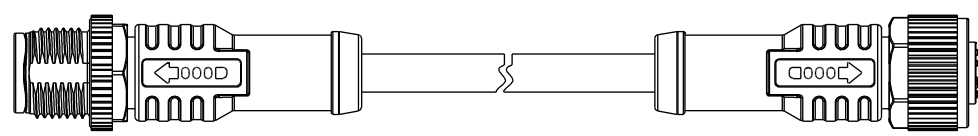

THIS DOCUMENT IS SUBJECT TO CHANGE WITHOUT NOTICE. IT IS CONFIDENTIAL AND A PROPERTY OF Amphenol LTW. DISCLOSURE TO THIRD PARTY HAS TO BE AUTHORIZED BY Amphenol LTW.

REV.	DESCRIPTION

- Note:
- \*  $\varnothing$  Important Dimension.
  - \* Waterproof Rate: IP68, IP69K.
  - \* Connector: PU+GF, Black.
  - \* Pin: Copper Alloy, Gold Plated.
  - \* Screw Nut: Zinc Alloy, Nickel Plated.
  - \* Outer Mold: PU, Black.
  - \* Cable: (B) UL20549, PUR Jacket, Black.  
(D) UL2517, PVC Jacket, Black.
  - \* Rated Voltage: 5Pin 60V dc. or ac.
  - \* Rated Current: 5Pin 4A
  - \* Cable Length Tolerance: 0.5±20mm  
01±40mm  
02M~05M:±60mm  
06M~10M:±100mm  
11M~30M:±200mm  
31M~99M:±500mm

UNIT:mm TOLERANCE ±0.5 mm	TITLE MI2 B-Code Double Ended		Amphenol LTW 安費諾亮泰企業股份有限公司		ITEM NO	DRAWN BY Vicky	DATE 2018-12-11
	SCALE 1:2	SIZE A4			SHEET 1 OF 2	DWG NO MI2BXXML-12BFL-SXXXX	CHECKED BY Rita
	REV. A	WC-REV.	QC: Inspection item	CUSTOMER ALTW	APPROVED BY Max	DATE 2018-12-11	8 W10814-03-#M01A2