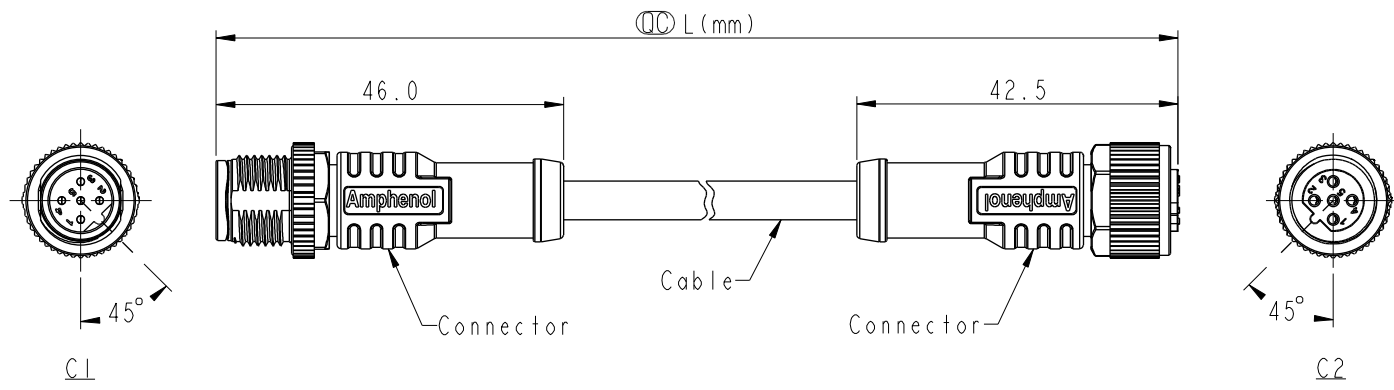

THIS DOCUMENT IS SUBJECT TO CHANGE WITHOUT NOTICE. IT IS CONFIDENTIAL AND A PROPERTY OF Amphenol LTW. DISCLOSURE TO THIRD PARTY HAS TO BE AUTHORIZED BY Amphenol LTW.

REV.	DESCRIPTION

- Note:
- \*  $\varnothing$  Important Dimension.
  - \* Waterproof Rate: IP68, IP69K.
  - \* Connector: PU+GF, Black.
  - \* Pin: Copper Alloy, Gold Plated.
  - \* Screw Nut: Zinc Alloy, Nickel Plated.
  - \* Outer Mold: PU, Black.
  - \* Cable: (B) UL20549, PUR Jacket, Black.  
(D) UL2517, PVC Jacket, Black.
  - \* Rated Voltage: 5Pin 60V dc. or ac.
  - \* Rated Current: 5Pin 4A
  - \* Cable Length Tolerance: 0.5±20mm  
01±40mm  
02M~05M:±60mm  
06M~10M:±100mm  
11M~30M:±200mm  
31M~99M:±500mm

UNIT:mm TOLERANCE ±0.5 mm	TITLE MI2 B-Code Double Ended		Amphenol LTW 安費諾亮泰企業股份有限公司		ITEM NO	DRAWN BY Vicky	DATE 2018-12-11
	SCALE 1:2	SIZE A4			SHEET 1 OF 2	DWG NO MI2BXXML-12BFL-SXXXX	CHECKED BY Rita
	REV. A	WC-REV.	QC: Inspection item	CUSTOMER ALTW	APPROVED BY Max	DATE 2018-12-11	8 W10814-03-#M01A2

UNIT:mm TOLERANCE			TITLE MI2 B-Code Double Ended		<h1>Amphenol LTW</h1> <b>安費諾亮泰企業股份有限公司</b>		ITEM NO	DRAWN BY	DATE
	SCALE 1:2	SIZE A4	SHEET 2	OF 2	DWG NO MI2BXXML-12BFL-SXXXX	CHECKED BY Rita	DATE 2018-12-11		
	REV. A	WC-REV.	QC: Inspection item		CUSTOMER ALTW	APPROVED BY Max	DATE 2018-12-11		