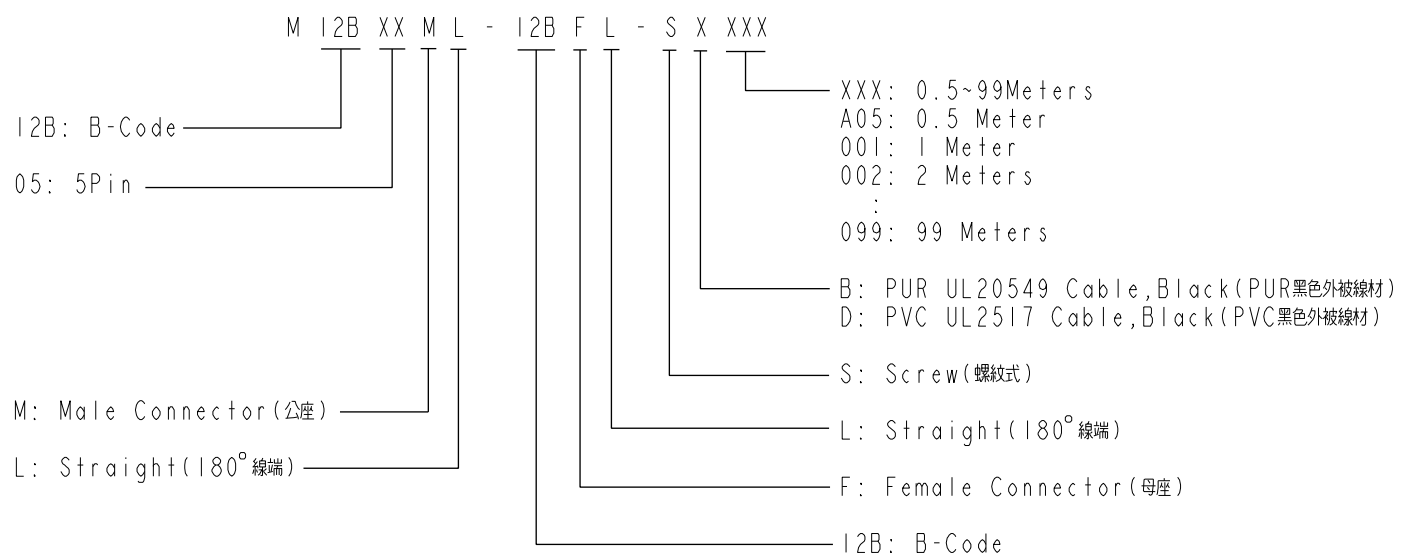

THIS DOCUMENT IS SUBJECT TO CHANGE WITHOUT NOTICE. IT IS CONFIDENTIAL AND A PROPERTY OF Amphenol LTW. DISCLOSURE TO THIRD PARTY HAS TO BE AUTHORIZED BY Amphenol LTW.

REV.	DESCRIPTION

- Note:
- \*  $\varnothing$  Important Dimension.
  - \* Waterproof Rate: IP68, IP69K.
  - \* Connector: PU+GF, Black.
  - \* Pin: Copper Alloy, Gold Plated.
  - \* Screw Nut: Zinc Alloy, Nickel Plated.
  - \* Outer Mold: PU, Black.
  - \* Cable: (B) UL20549, PUR Jacket, Black.  
(D) UL2517, PVC Jacket, Black.
  - \* Rated Voltage: 5Pin 60V dc. or ac.
  - \* Rated Current: 5Pin 4A
  - \* Cable Length Tolerance: 0.5±20mm  
01±40mm  
02M~05M:±60mm  
06M~10M:±100mm  
11M~30M:±200mm  
31M~99M:±500mm

UNIT:mm TOLERANCE ±0.5 mm	TITLE MI2 B-Code Double Ended		Amphenol LTW 安費諾亮泰企業股份有限公司		ITEM NO	DRAWN BY Vicky	DATE 2018-12-11
	SCALE 1:2	SIZE A4			SHEET 1 OF 2	DWG NO MI2BXXML-12BFL-SXXXX	CHECKED BY Rita
	REV. A	WC-REV.	QC: Inspection item	CUSTOMER ALTW	APPROVED BY Max	DATE 2018-12-11	8 W10814-03-#M01A2

UNIT:mm TOLERANCE			TITLE MI2 B-Code Double Ended		<h1>Amphenol LTW</h1> <b>安費諾亮泰企業股份有限公司</b>		ITEM NO	DRAWN BY	DATE
	SCALE 1:2	SIZE A4	SHEET 2	OF 2	DWG NO MI2BXXML-12BFL-SXXXX	CHECKED BY Rita	DATE 2018-12-11		
	REV. A	WC-REV.	QC: Inspection item		CUSTOMER ALTW	APPROVED BY Max	DATE 2018-12-11		