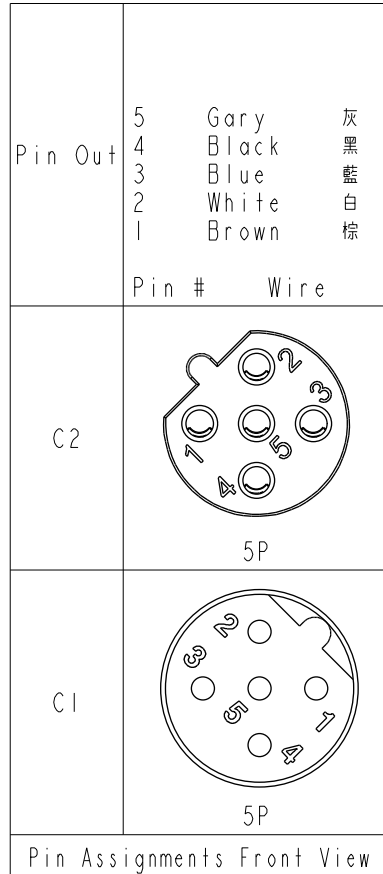

THIS DOCUMENT IS SUBJECT TO CHANGE WITHOUT NOTICE. IT IS CONFIDENTIAL AND A PROPERTY OF Amphenol LTW. DISCLOSURE TO THIRD PARTY HAS TO BE AUTHORIZED BY Amphenol LTW.

REV.	DESCRIPTION

- Note:
- \*  $\varnothing$  Important Dimension.
  - \* Waterproof Rate: IP68, IP69K.
  - \* Connector: PU+GF, Black.
  - \* Pin: Copper Alloy, Gold Plated.
  - \* Screw Nut: Zinc Alloy, Nickel Plated.
  - \* Outer Mold: PU, Black.
  - \* Cable: (B) UL20549, PUR Jacket, Black.  
(D) UL2517, PVC Jacket, Black.
  - \* Rated Voltage: 5Pin 60V dc. or ac.
  - \* Rated Current: 5Pin 4A
  - \* Cable Length Tolerance: 0.5±20mm  
01±40mm  
02M~05M:±60mm  
06M~10M:±100mm  
11M~30M:±200mm  
31M~99M:±500mm

UNIT:mm TOLERANCE ±0.5 mm	TITLE MI2 B-Code Double Ended		Amphenol LTW 安費諾亮泰企業股份有限公司		ITEM NO	DRAWN BY Vicky	DATE 2018-12-11
	SCALE 1:2	SIZE A4			SHEET 1 OF 2	DWG NO MI2BXXML-12BFL-SXXXX	CHECKED BY Rita
	REV. A	WC-REV.	QC: Inspection item	CUSTOMER ALTW	APPROVED BY Max	DATE 2018-12-11	8 W10814-03-#M01A2

UNIT:mm TOLERANCE			TITLE MI2 B-Code Double Ended		<h1>Amphenol LTW</h1> <b>安費諾亮泰企業股份有限公司</b>		ITEM NO	DRAWN BY	DATE
	SCALE 1:2	SIZE A4	SHEET 2	OF 2	DWG NO MI2BXXML-12BFL-SXXXX	CHECKED BY Rita	DATE 2018-12-11		
	REV. A	WC-REV.	QC: Inspection item		CUSTOMER ALTW	APPROVED BY Max	DATE 2018-12-11		