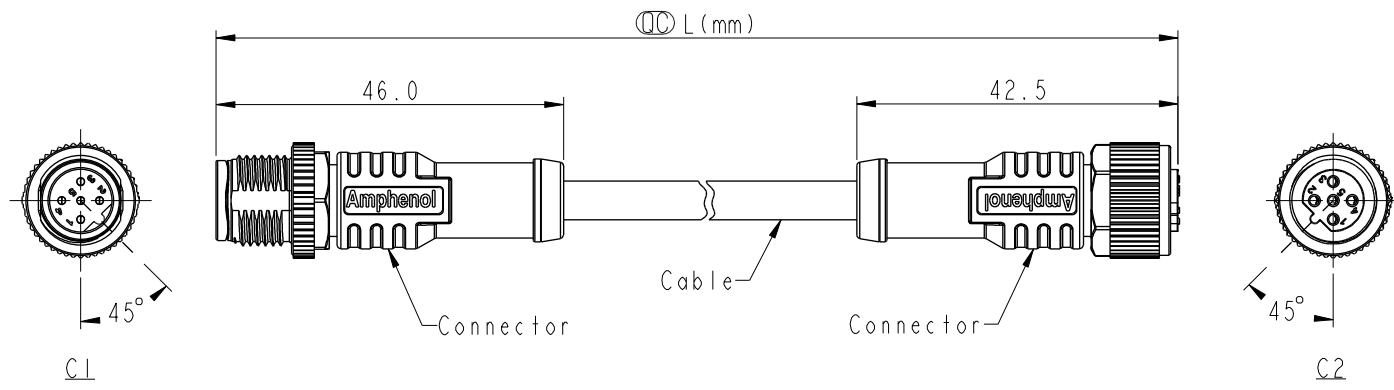

THIS DOCUMENT IS SUBJECT TO CHANGE WITHOUT NOTICE. IT IS CONFIDENTIAL AND A PROPERTY OF Amphenol LTW. DISCLOSURE TO THIRD PARTY HAS TO BE AUTHORIZED BY Amphenol LTW.

REV.	DESCRIPTION

Note:

- * QC Important Dimension.
- * Waterproof Rate: IP68, IP69K.
- * Connector: PU+GF, Black.
- * Pin: Copper Alloy, Gold Plated.
- * Screw Nut: Zinc Alloy, Nickel Plated.
- * Outer Mold: PU, Black.
- * Cable: (B) UL20549, PUR Jacket, Black.
(D) UL2517, PVC Jacket, Black.
- * Rated Voltage: 5Pin 60V dc. or ac.
- * Rated Current: 5Pin 4A
- * Cable Length Tolerance: 0.5±20mm
01±40mm
02M~05M:±60mm
06M~10M:±100mm
11M~30M:±200mm
31M~99M:±500mm

UNIT:mm TOLERANCE ± 0.5 mm	TITLE MI2 B-Code Double Ended		Amphenol LTW 安費諾亮泰企業股份有限公司		ITEM NO	DRAWN BY Vicky	DATE 2018-12-11
	SCALE 1:2	SIZE A4			SHEET 1 OF 2	DWG NO MI2BXXML-12BFL-SXXXX	CHECKED BY Rita
	REV. A	WC-REV.	QC : Inspection item	CUSTOMER ALTW	APPROVED BY Max	DATE 2018-12-11	8

UNIT:mm		
TOLERANCE		

TITLE MI2 B-Code Double Ended			
SCALE 1:2	SIZE A4	SHEET 2 OF 2	
REV. A	WC-REV.	QC: Inspection item	

Amphenol LTW
 安費諾亮泰企業股份有限公司

ITEM NO	DRAWN BY	DATE
DWG NO MI2BXXML-12BFL-SXXXX	Vicky	2018-12-11
CUSTOMER ALTW	CHECKED BY Rita	DATE 2018-12-11
	APPROVED BY Max	DATE 2018-12-11