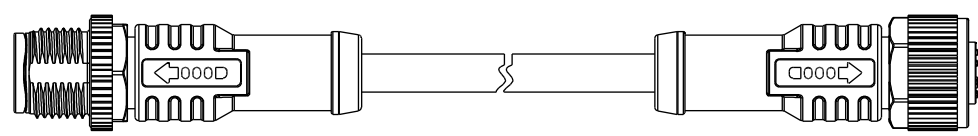

THIS DOCUMENT IS SUBJECT TO CHANGE WITHOUT NOTICE. IT IS CONFIDENTIAL AND A PROPERTY OF Amphenol LTW. DISCLOSURE TO THIRD PARTY HAS TO BE AUTHORIZED BY Amphenol LTW.

REV.	DESCRIPTION

Note:

- * QC Important Dimension.
- * Waterproof Rate: IP68, IP69K.
- * Connector: PU+GF, Black.
- * Pin: Copper Alloy, Gold Plated.
- * Screw Nut: Zinc Alloy, Nickel Plated.
- * Outer Mold: PU, Black.
- * Cable: (B) UL20549, PUR Jacket, Black.
(D) UL2517, PVC Jacket, Black.
- * Rated Voltage: 5Pin 60V dc. or ac.
- * Rated Current: 5Pin 4A
- * Cable Length Tolerance: 0.5±20mm
01±40mm
02M~05M:±60mm
06M~10M:±100mm
11M~30M:±200mm
31M~99M:±500mm

UNIT:mm TOLERANCE ± 0.5 mm	TITLE MI2 B-Code Double Ended		Amphenol LTW 安費諾亮泰企業股份有限公司		ITEM NO	DRAWN BY Vicky	DATE 2018-12-11
	SCALE 1:2	SIZE A4			SHEET 1 OF 2	DWG NO MI2BXXML-12BFL-SXXXX	CHECKED BY Rita
	REV. A	WC-REV.	QC : Inspection item	CUSTOMER ALTW	APPROVED BY Max	DATE 2018-12-11	8