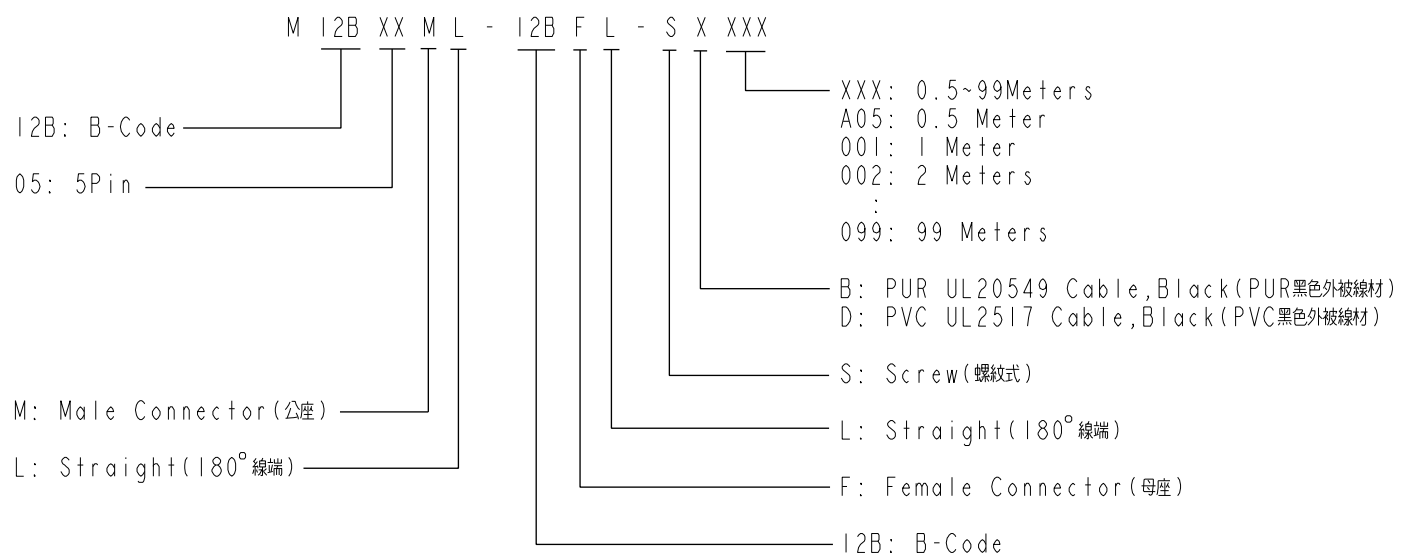

THIS DOCUMENT IS SUBJECT TO CHANGE WITHOUT NOTICE. IT IS CONFIDENTIAL AND A PROPERTY OF Amphenol LTW. DISCLOSURE TO THIRD PARTY HAS TO BE AUTHORIZED BY Amphenol LTW.

REV.	DESCRIPTION

Note:

- * QC Important Dimension.
- * Waterproof Rate: IP68, IP69K.
- * Connector: PU+GF, Black.
- * Pin: Copper Alloy, Gold Plated.
- * Screw Nut: Zinc Alloy, Nickel Plated.
- * Outer Mold: PU, Black.
- * Cable: (B) UL20549, PUR Jacket, Black.
(D) UL2517, PVC Jacket, Black.
- * Rated Voltage: 5Pin 60V dc. or ac.
- * Rated Current: 5Pin 4A
- * Cable Length Tolerance: 0.5±20mm
01±40mm
02M~05M:±60mm
06M~10M:±100mm
11M~30M:±200mm
31M~99M:±500mm

UNIT:mm TOLERANCE ± 0.5 mm	TITLE MI2 B-Code Double Ended		Amphenol LTW 安費諾亮泰企業股份有限公司		ITEM NO	DRAWN BY Vicky	DATE 2018-12-11
	SCALE 1:2	SIZE A4			SHEET 1 OF 2	DWG NO MI2BXXML-12BFL-SXXXX	CHECKED BY Rita
	REV. A	WC-REV.	QC : Inspection item	CUSTOMER ALTW	APPROVED BY Max	DATE 2018-12-11	8

UNIT:mm		
TOLERANCE		

TITLE MI2 B-Code Double Ended			
SCALE 1:2	SIZE A4	SHEET 2 OF 2	
REV. A	WC-REV.	QC: Inspection item	

Amphenol LTW
 安費諾亮泰企業股份有限公司

ITEM NO	DRAWN BY	DATE
DWG NO MI2BXXML-12BFL-SXXXX	Vicky	2018-12-11
CUSTOMER ALTW	CHECKED BY Rita	DATE 2018-12-11
	APPROVED BY Max	DATE 2018-12-11