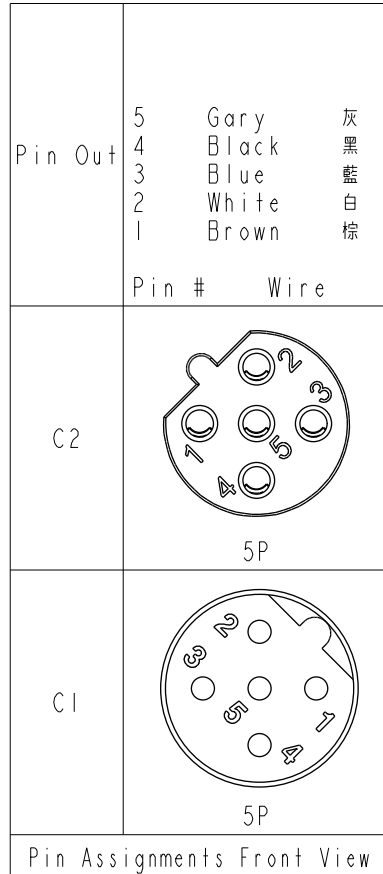

THIS DOCUMENT IS SUBJECT TO CHANGE WITHOUT NOTICE. IT IS CONFIDENTIAL AND A PROPERTY OF Amphenol LTW. DISCLOSURE TO THIRD PARTY HAS TO BE AUTHORIZED BY Amphenol LTW.

REV.	DESCRIPTION

Note:

- * QC Important Dimension.
- * Waterproof Rate: IP68, IP69K.
- * Connector: PU+GF, Black.
- * Pin: Copper Alloy, Gold Plated.
- * Screw Nut: Zinc Alloy, Nickel Plated.
- * Outer Mold: PU, Black.
- * Cable: (B) UL20549, PUR Jacket, Black.
(D) UL2517, PVC Jacket, Black.
- * Rated Voltage: 5Pin 60V dc. or ac.
- * Rated Current: 5Pin 4A
- * Cable Length Tolerance: 0.5±20mm
01±40mm
02M~05M:±60mm
06M~10M:±100mm
11M~30M:±200mm
31M~99M:±500mm

UNIT:mm TOLERANCE ± 0.5 mm	TITLE MI2 B-Code Double Ended		Amphenol LTW 安費諾亮泰企業股份有限公司		ITEM NO	DRAWN BY Vicky	DATE 2018-12-11
	SCALE 1:2	SIZE A4			SHEET 1 OF 2	DWG NO MI2BXXML-12BFL-SXXXX	CHECKED BY Rita
	REV. A	WC-REV.	QC : Inspection item	CUSTOMER ALTW	APPROVED BY Max	DATE 2018-12-11	8

UNIT:mm		
TOLERANCE		

TITLE MI2 B-Code Double Ended			
SCALE 1:2	SIZE A4	SHEET 2 OF 2	
REV. A	WC-REV.	QC: Inspection item	

Amphenol LTW
 安費諾亮泰企業股份有限公司

ITEM NO	DRAWN BY	DATE
DWG NO MI2BXXML-12BFL-SXXXX	Vicky	2018-12-11
CUSTOMER ALTW	CHECKED BY Rita	DATE 2018-12-11
	APPROVED BY Max	DATE 2018-12-11