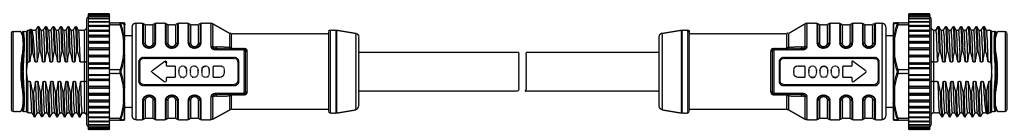

THIS DOCUMENT IS SUBJECT TO CHANGE WITHOUT NOTICE. IT IS CONFIDENTIAL AND A PROPERTY OF Amphenol LTW. DISCLOSURE TO THIRD PARTY HAS TO BE AUTHORIZED BY Amphenol LTW.

REV.	DESCRIPTION

- Notes:
- * \varnothing Important Dimension.
 - * Waterproof Rate: IP68, IP69K
 - * Connector: PU+GF, Black.
 - * Pin: Copper Alloy, Gold Plated.
 - * Screw Nut: Zinc Alloy, Nickel Plated.
 - * Outer Mold: PU, Black.
 - * Cable: (B) UL20549, PUR Jacket, Black.
(D) UL2517, PVC Jacket, Black.
 - * Rated Voltage: 5Pin 60V dc. or ac.
 - * Rated Current: 5Pin 4A
 - * Cable Length Tolerance: 0.5±20mm
01±40mm
02M~05M:±60mm
06M~10M:±100mm
11M~30M:±200mm
31M~99M:±500mm

UNIT:mm TOLERANCE ± 0.5 mm	TITLE M12 B-Code Double Ended			<h1 style="text-align: center;">Amphenol LTW</h1> <p style="text-align: center;">安費諾亮泰企業股份有限公司</p>	ITEM NO	DRAWN BY Ruru	DATE 2018-12-07
	SCALE 1:2	SIZE A4	SHEET 1 OF 2		DWG NO M12BXXML-12BML-SXXXX	CHECKED BY Rita	DATE 2018-12-07
	REV. A	WC-REV.	\varnothing : Inspection item		CUSTOMER ALTW	APPROVED BY Max	DATE 2018-12-07

THIS DOCUMENT IS SUBJECT TO CHANGE WITHOUT NOTICE. IT IS CONFIDENTIAL AND A PROPERTY OF Amphenol LTW. DISCLOSURE TO THIRD PARTY HAS TO BE AUTHORIZED BY Amphenol LTW.

5P	PVC	5.1	22	M12B05ML-12BML-SDXXX
5P	PUR	4.4		M12B05ML-12BML-SBXXX
Contacts	Cable Jacket	Cable OD	AWG	Item No.

UNIT: mm		TITLE M12 B-Code Double Ended	
TOLERANCE	± 0.8 mm	SCALE 1:2	SIZE A4
REV. A	WC-REV.	SHEET 2	OF 2
		QC: Inspection item	

Amphenol LTW
 安費諾亮泰企業股份有限公司

ITEM NO	DRAWN BY	DATE
DWG NO M12BXXML-12BML-SXXXX	Ruru	2018-12-07
CUSTOMER ALTW	CHECKED BY Rita	DATE 2018-12-07
	APPROVED BY Max	DATE 2018-12-07