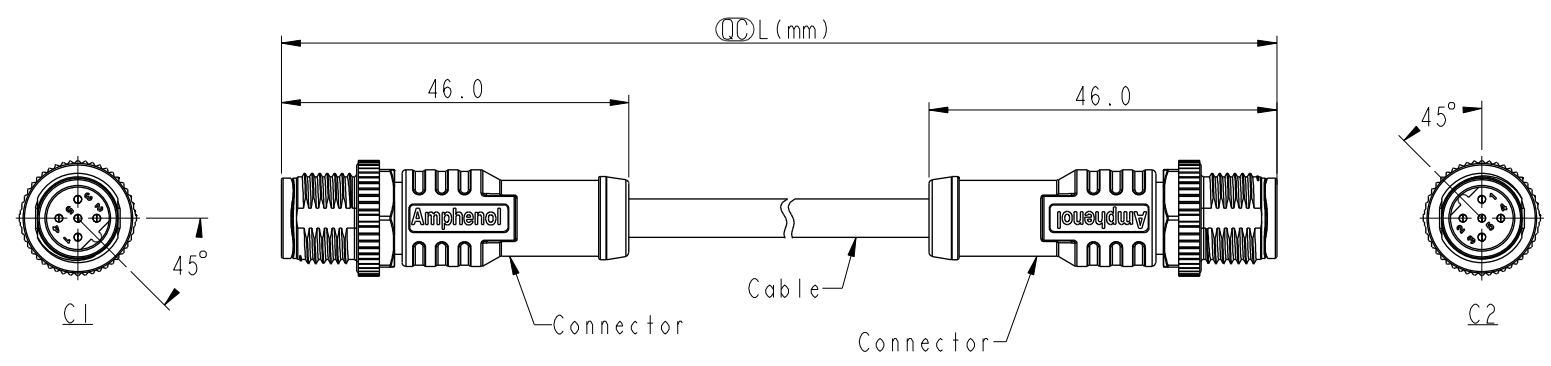

THIS DOCUMENT IS SUBJECT TO CHANGE WITHOUT NOTICE. IT IS CONFIDENTIAL AND A PROPERTY OF Amphenol LTW. DISCLOSURE TO THIRD PARTY HAS TO BE AUTHORIZED BY Amphenol LTW.

REV.	DESCRIPTION

- Notes:
- * \varnothing Important Dimension.
 - * Waterproof Rate: IP68, IP69K
 - * Connector: PU+GF, Black.
 - * Pin: Copper Alloy, Gold Plated.
 - * Screw Nut: Zinc Alloy, Nickel Plated.
 - * Outer Mold: PU, Black.
 - * Cable: (B) UL20549, PUR Jacket, Black.
(D) UL2517, PVC Jacket, Black.
 - * Rated Voltage: 5Pin 60V dc. or ac.
 - * Rated Current: 5Pin 4A
 - * Cable Length Tolerance: 0.5±20mm
01±40mm
02M~05M:±60mm
06M~10M:±100mm
11M~30M:±200mm
31M~99M:±500mm

UNIT:mm TOLERANCE ± 0.5 mm	TITLE M12 B-Code Double Ended			<h1 style="text-align: center;">Amphenol LTW</h1> <p style="text-align: center;">安費諾亮泰企業股份有限公司</p>	ITEM NO	DRAWN BY Ruru	DATE 2018-12-07
	SCALE 1:2	SIZE A4	SHEET 1 OF 2		DWG NO M12BXXML-12BML-SXXXX	CHECKED BY Rita	DATE 2018-12-07
	REV. A	WC-REV.	\varnothing : Inspection item		CUSTOMER ALTW	APPROVED BY Max	DATE 2018-12-07

THIS DOCUMENT IS SUBJECT TO CHANGE WITHOUT NOTICE. IT IS CONFIDENTIAL AND A PROPERTY OF Amphenol LTW. DISCLOSURE TO THIRD PARTY HAS TO BE AUTHORIZED BY Amphenol LTW.

5P	PVC	5.1	22	M12B05ML-12BML-SDXXX
5P	PUR	4.4		M12B05ML-12BML-SBXXX
Contacts	Cable Jacket	Cable OD	AWG	Item No.

UNIT: mm		TITLE M12 B-Code Double Ended	
TOLERANCE	± 0.8 mm	SCALE 1:2	SIZE A4
REV. A	WC-REV.	SHEET 2	OF 2
		QC: Inspection item	

Amphenol LTW
 安費諾亮泰企業股份有限公司

ITEM NO	DRAWN BY	DATE
DWG NO M12BXXML-12BML-SXXXX	Ruru	2018-12-07
CUSTOMER ALTW	CHECKED BY Rita	DATE 2018-12-07
	APPROVED BY Max	DATE 2018-12-07