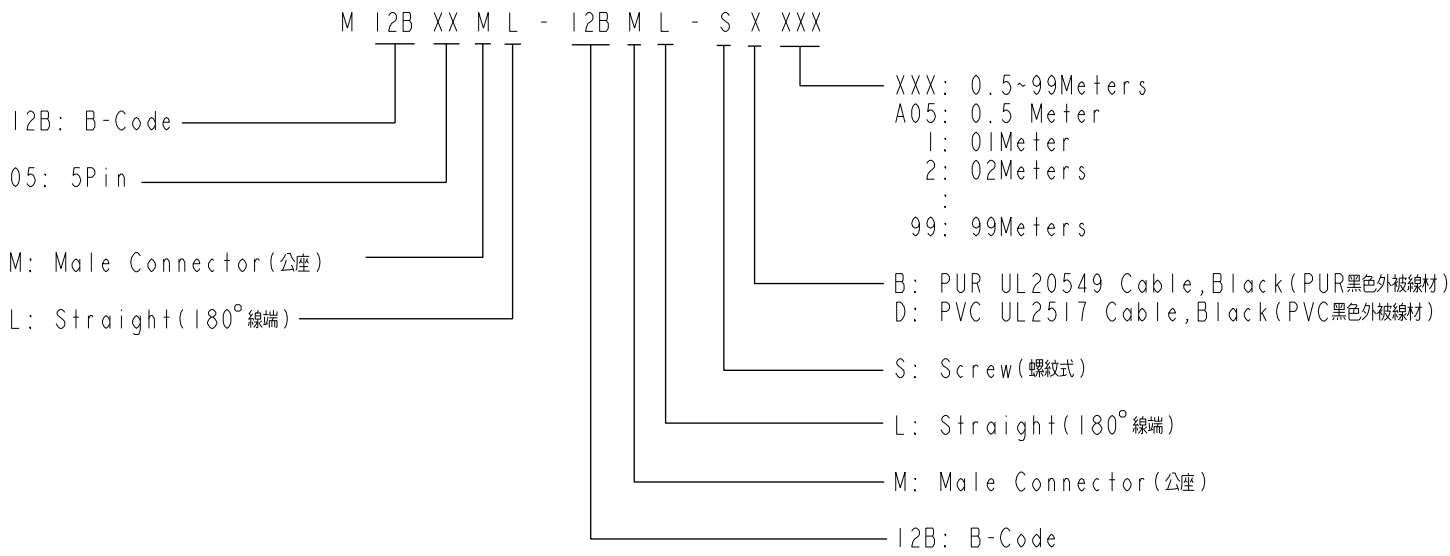

THIS DOCUMENT IS SUBJECT TO CHANGE WITHOUT NOTICE. IT IS CONFIDENTIAL AND A PROPERTY OF Amphenol LTW. DISCLOSURE TO THIRD PARTY HAS TO BE AUTHORIZED BY Amphenol LTW.

REV.	DESCRIPTION

- Notes:
- * \varnothing Important Dimension.
 - * Waterproof Rate: IP68, IP69K
 - * Connector: PU+GF, Black.
 - * Pin: Copper Alloy, Gold Plated.
 - * Screw Nut: Zinc Alloy, Nickel Plated.
 - * Outer Mold: PU, Black.
 - * Cable: (B) UL20549, PUR Jacket, Black.
(D) UL2517, PVC Jacket, Black.
 - * Rated Voltage: 5Pin 60V dc. or ac.
 - * Rated Current: 5Pin 4A
 - * Cable Length Tolerance: 0.5±20mm
01±40mm
02M~05M:±60mm
06M~10M:±100mm
11M~30M:±200mm
31M~99M:±500mm

UNIT:mm TOLERANCE ± 0.5 mm	TITLE M12 B-Code Double Ended			<h1 style="text-align: center;">Amphenol LTW</h1> <p style="text-align: center;">安費諾亮泰企業股份有限公司</p>	ITEM NO	DRAWN BY Ruru	DATE 2018-12-07
	SCALE 1:2	SIZE A4	SHEET 1 OF 2		DWG NO M12BXXML-12BML-SXXXX	CHECKED BY Rita	DATE 2018-12-07
	REV. A	WC-REV.	\varnothing : Inspection item		CUSTOMER ALTW	APPROVED BY Max	DATE 2018-12-07

UNIT: mm		TITLE M12 B-Code Double Ended	
TOLERANCE	± 0.8 mm	SCALE 1:2	SIZE A4
REV. A	WC-REV.	SHEET 2	OF 2
		QC: Inspection item	

Amphenol LTW
 安費諾亮泰企業股份有限公司

ITEM NO	DRAWN BY	DATE
DWG NO M12BXXML-12BML-SXXXX	Ruru	2018-12-07
CUSTOMER ALTW	CHECKED BY Rita	DATE 2018-12-07
	APPROVED BY Max	DATE 2018-12-07