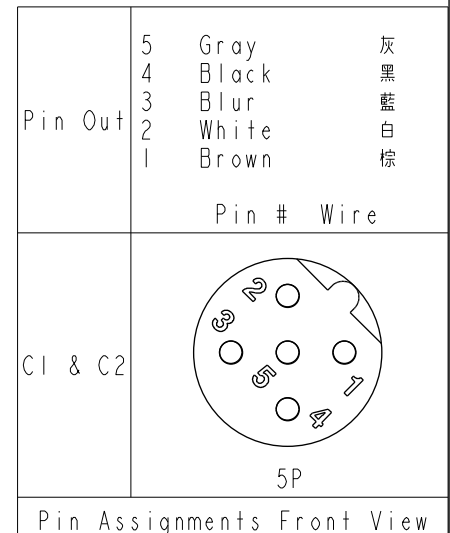

THIS DOCUMENT IS SUBJECT TO CHANGE WITHOUT NOTICE. IT IS CONFIDENTIAL AND A PROPERTY OF Amphenol LTW. DISCLOSURE TO THIRD PARTY HAS TO BE AUTHORIZED BY Amphenol LTW.

REV.	DESCRIPTION

- Notes:
- * \varnothing Important Dimension.
 - * Waterproof Rate: IP68, IP69K
 - * Connector: PU+GF, Black.
 - * Pin: Copper Alloy, Gold Plated.
 - * Screw Nut: Zinc Alloy, Nickel Plated.
 - * Outer Mold: PU, Black.
 - * Cable: (B) UL20549, PUR Jacket, Black.
(D) UL2517, PVC Jacket, Black.
 - * Rated Voltage: 5Pin 60V dc. or ac.
 - * Rated Current: 5Pin 4A
 - * Cable Length Tolerance: 0.5±20mm
01±40mm
02M~05M:±60mm
06M~10M:±100mm
11M~30M:±200mm
31M~99M:±500mm

UNIT:mm TOLERANCE ± 0.5 mm	TITLE M12 B-Code Double Ended			<h1 style="text-align: center;">Amphenol LTW</h1> <p style="text-align: center;">安費諾亮泰企業股份有限公司</p>	ITEM NO	DRAWN BY Ruru	DATE 2018-12-07
	SCALE 1:2	SIZE A4	SHEET 1 OF 2		DWG NO M12BXXML-12BML-SXXXX	CHECKED BY Rita	DATE 2018-12-07
	REV. A	WC-REV.	\varnothing : Inspection item		CUSTOMER ALTW	APPROVED BY Max	DATE 2018-12-07

UNIT: mm		TITLE M12 B-Code Double Ended	
TOLERANCE	± 0.8 mm	SCALE 1:2	SIZE A4
REV. A	WC-REV.	SHEET 2	OF 2
		QC: Inspection item	

Amphenol LTW
 安費諾亮泰企業股份有限公司

ITEM NO	DRAWN BY	DATE
DWG NO M12BXXML-12BML-SXXXX	Ruru	2018-12-07
CUSTOMER ALTW	CHECKED BY Rita	DATE 2018-12-07
	APPROVED BY Max	DATE 2018-12-07