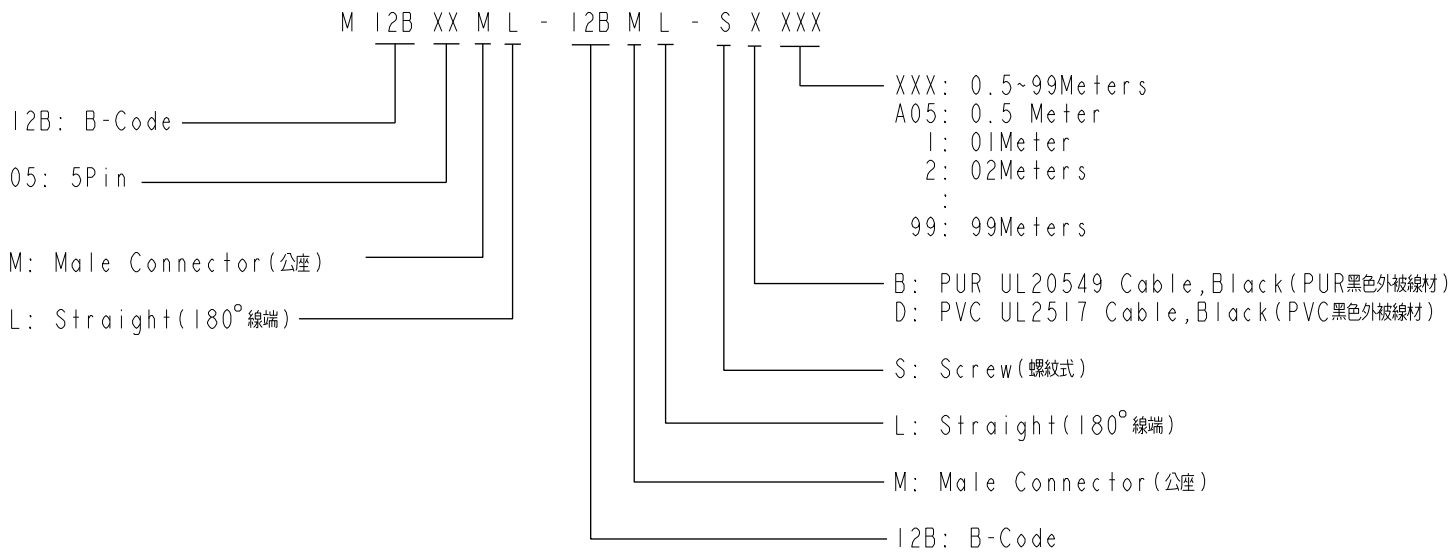

THIS DOCUMENT IS SUBJECT TO CHANGE WITHOUT NOTICE. IT IS CONFIDENTIAL AND A PROPERTY OF Amphenol LTW. DISCLOSURE TO THIRD PARTY HAS TO BE AUTHORIZED BY Amphenol LTW.

REV.	DESCRIPTION

- Notes:
- * \varnothing Important Dimension.
 - * Waterproof Rate: IP68, IP69K
 - * Connector: PU+GF, Black.
 - * Pin: Copper Alloy, Gold Plated.
 - * Screw Nut: Zinc Alloy, Nickel Plated.
 - * Outer Mold: PU, Black.
 - * Cable: (B) UL20549, PUR Jacket, Black.
(D) UL2517, PVC Jacket, Black.
 - * Rated Voltage: 5Pin 60V dc. or ac.
 - * Rated Current: 5Pin 4A
 - * Cable Length Tolerance: 0.5±20mm
01±40mm
02M~05M:±60mm
06M~10M:±100mm
11M~30M:±200mm
31M~99M:±500mm

UNIT:mm TOLERANCE ± 0.5 mm	TITLE MI2 B-Code Double Ended		<h1 style="text-align: center;">Amphenol LTW</h1> <p style="text-align: center;">安費諾亮泰企業股份有限公司</p>		ITEM NO	DRAWN BY Ruru	DATE 2018-12-07
	SCALE 1:2	SIZE A4			SHEET 1 OF 2	DWG NO MI2BXXML-12BML-SXXXX	CHECKED BY Rita
	REV. A	WC-REV.	\varnothing : Inspection item	CUSTOMER ALTW	APPROVED BY Max	DATE 2018-12-07	

UNIT: mm		TITLE M12 B-Code Double Ended	
TOLERANCE ± 0.8 mm	SCALE 1:2	SIZE A4	SHEET 2 OF 2
REV. A	WC-REV.	QC: Inspection item	

Amphenol LTW
 安費諾亮泰企業股份有限公司

ITEM NO	DRAWN BY	DATE
DWG NO M12BXXML-12BML-SXXXX	Ruru	2018-12-07
CUSTOMER ALTW	CHECKED BY Rita	DATE 2018-12-07
	APPROVED BY Max	DATE 2018-12-07