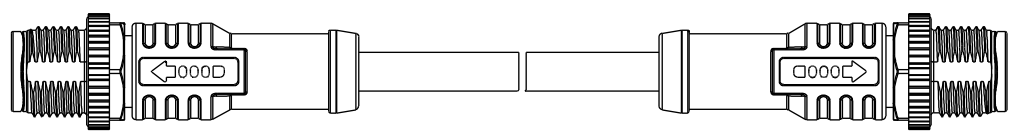

THIS DOCUMENT IS SUBJECT TO CHANGE WITHOUT NOTICE. IT IS CONFIDENTIAL AND A PROPERTY OF Amphenol LTW. DISCLOSURE TO THIRD PARTY HAS TO BE AUTHORIZED BY Amphenol LTW.

REV.	DESCRIPTION

- Notes:
- * \varnothing Important Dimension.
 - * Waterproof Rate: IP68, IP69K
 - * Connector: PU+GF, Black.
 - * Pin: Copper Alloy, Gold Plated.
 - * Screw Nut: Zinc Alloy, Nickel Plated.
 - * Outer Mold: PU, Black.
 - * Cable: (B) UL20549, PUR Jacket, Black.
(D) UL2517, PVC Jacket, Black.
 - * Rated Voltage: 5Pin 60V dc. or ac.
 - * Rated Current: 5Pin 4A
 - * Cable Length Tolerance: 0.5±20mm
01±40mm
02M~05M:±60mm
06M~10M:±100mm
11M~30M:±200mm
31M~99M:±500mm

UNIT:mm TOLERANCE ± 0.5 mm	TITLE MI2 B-Code Double Ended		<h1 style="text-align: center;">Amphenol LTW</h1> <p style="text-align: center;">安費諾亮泰企業股份有限公司</p>		ITEM NO	DRAWN BY Ruru	DATE 2018-12-07
	SCALE 1:2	SIZE A4			SHEET 1 OF 2	DWG NO MI2BXXML-12BML-SXXXX	CHECKED BY Rita
	REV. A	WC-REV.	\varnothing : Inspection item	CUSTOMER ALTW	APPROVED BY Max	DATE 2018-12-07	

THIS DOCUMENT IS SUBJECT TO CHANGE WITHOUT NOTICE. IT IS CONFIDENTIAL AND A PROPERTY OF Amphenol LTW. DISCLOSURE TO THIRD PARTY HAS TO BE AUTHORIZED BY Amphenol LTW.

5P	PVC	5.1	22	M12B05ML-12BML-SDXXX
5P	PUR	4.4		M12B05ML-12BML-SBXXX
Contacts	Cable Jacket	Cable OD	AWG	Item No.

UNIT: mm		TITLE M12 B-Code Double Ended	
TOLERANCE ± 0.8 mm	SCALE 1:2	SIZE A4	SHEET 2 OF 2
REV. A	WC-REV.	QC: Inspection item	

Amphenol LTW
 安費諾亮泰企業股份有限公司

ITEM NO	DRAWN BY	DATE
DWG NO M12BXXML-12BML-SXXXX	Ruru	2018-12-07
CUSTOMER ALTW	CHECKED BY Rita	DATE 2018-12-07
	APPROVED BY Max	DATE 2018-12-07