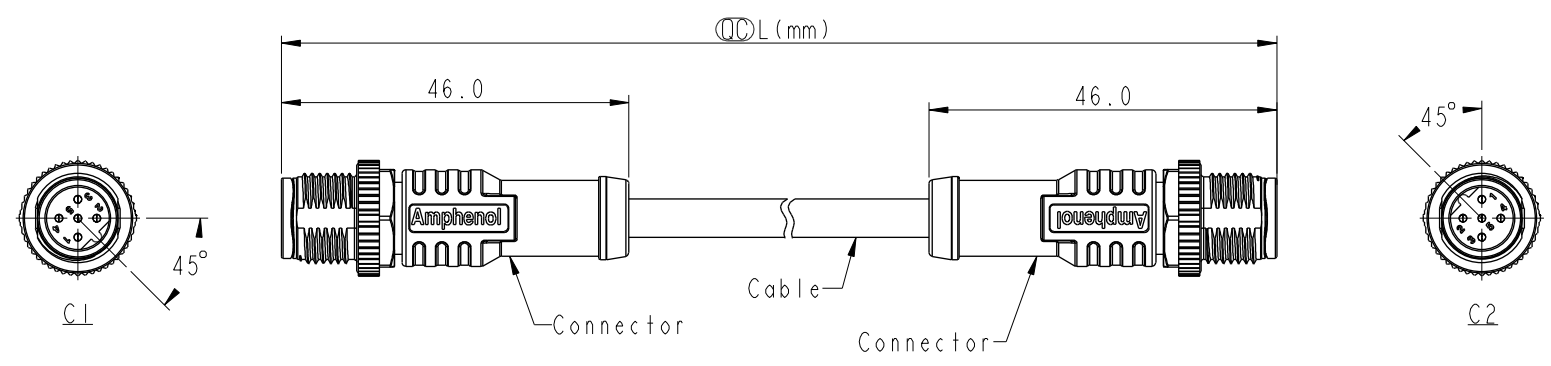

THIS DOCUMENT IS SUBJECT TO CHANGE WITHOUT NOTICE. IT IS CONFIDENTIAL AND A PROPERTY OF Amphenol LTW. DISCLOSURE TO THIRD PARTY HAS TO BE AUTHORIZED BY Amphenol LTW.

REV.	DESCRIPTION

- Notes:
- * \varnothing Important Dimension.
 - * Waterproof Rate: IP68, IP69K
 - * Connector: PU+GF, Black.
 - * Pin: Copper Alloy, Gold Plated.
 - * Screw Nut: Zinc Alloy, Nickel Plated.
 - * Outer Mold: PU, Black.
 - * Cable: (B) UL20549, PUR Jacket, Black.
(D) UL2517, PVC Jacket, Black.
 - * Rated Voltage: 5Pin 60V dc. or ac.
 - * Rated Current: 5Pin 4A
 - * Cable Length Tolerance: 0.5±20mm
01±40mm
02M~05M:±60mm
06M~10M:±100mm
11M~30M:±200mm
31M~99M:±500mm

UNIT:mm TOLERANCE ± 0.5 mm	TITLE MI2 B-Code Double Ended		<h1 style="text-align: center;">Amphenol LTW</h1> <p style="text-align: center;">安費諾亮泰企業股份有限公司</p>		ITEM NO	DRAWN BY Ruru	DATE 2018-12-07
	SCALE 1:2	SIZE A4			SHEET 1 OF 2	DWG NO MI2BXXML-12BML-SXXXX	CHECKED BY Rita
	REV. A	WC-REV.	\varnothing : Inspection item	CUSTOMER ALTW	APPROVED BY Max	DATE 2018-12-07	

THIS DOCUMENT IS SUBJECT TO CHANGE WITHOUT NOTICE. IT IS CONFIDENTIAL AND A PROPERTY OF Amphenol LTW. DISCLOSURE TO THIRD PARTY HAS TO BE AUTHORIZED BY Amphenol LTW.

5P	PVC	5.1	22	M12B05ML-12BML-SDXXX
5P	PUR	4.4		M12B05ML-12BML-SBXXX
Contacts	Cable Jacket	Cable OD	AWG	Item No.

UNIT: mm		TITLE M12 B-Code Double Ended	
TOLERANCE ± 0.8 mm	SCALE 1:2	SIZE A4	SHEET 2 OF 2
REV. A	WC-REV.	QC: Inspection item	

Amphenol LTW
 安費諾亮泰企業股份有限公司

ITEM NO	DRAWN BY	DATE
DWG NO M12BXXML-12BML-SXXXX	Ruru	2018-12-07
CUSTOMER ALTW	CHECKED BY Rita	DATE 2018-12-07
	APPROVED BY Max	DATE 2018-12-07