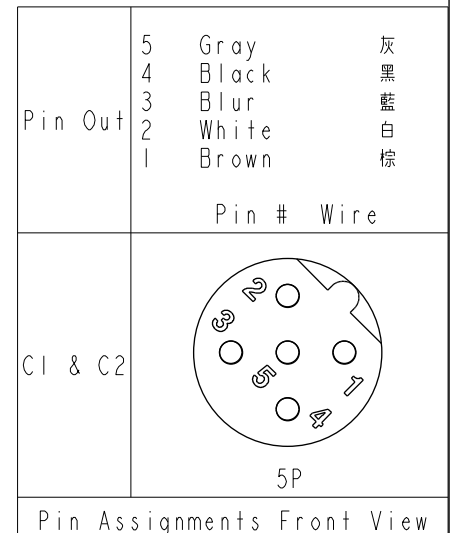

THIS DOCUMENT IS SUBJECT TO CHANGE WITHOUT NOTICE. IT IS CONFIDENTIAL AND A PROPERTY OF Amphenol LTW. DISCLOSURE TO THIRD PARTY HAS TO BE AUTHORIZED BY Amphenol LTW.

REV.	DESCRIPTION

- Notes:
- * \varnothing Important Dimension.
 - * Waterproof Rate: IP68, IP69K
 - * Connector: PU+GF, Black.
 - * Pin: Copper Alloy, Gold Plated.
 - * Screw Nut: Zinc Alloy, Nickel Plated.
 - * Outer Mold: PU, Black.
 - * Cable: (B) UL20549, PUR Jacket, Black.
(D) UL2517, PVC Jacket, Black.
 - * Rated Voltage: 5Pin 60V dc. or ac.
 - * Rated Current: 5Pin 4A
 - * Cable Length Tolerance: 0.5±20mm
01±40mm
02M~05M:±60mm
06M~10M:±100mm
11M~30M:±200mm
31M~99M:±500mm

UNIT:mm TOLERANCE ± 0.5 mm	TITLE MI2 B-Code Double Ended		<h1 style="text-align: center;">Amphenol LTW</h1> <p style="text-align: center;">安費諾亮泰企業股份有限公司</p>		ITEM NO	DRAWN BY Ruru	DATE 2018-12-07
	SCALE 1:2	SIZE A4			SHEET 1 OF 2	DWG NO MI2BXXML-12BML-SXXXX	CHECKED BY Rita
	REV. A	WC-REV.	\varnothing : Inspection item	CUSTOMER ALTW	APPROVED BY Max	DATE 2018-12-07	

UNIT: mm		TITLE M12 B-Code Double Ended	
TOLERANCE ± 0.8 mm	SCALE 1:2	SIZE A4	SHEET 2 OF 2
REV. A	WC-REV.	QC: Inspection item	

Amphenol LTW
 安費諾亮泰企業股份有限公司

ITEM NO	DRAWN BY	DATE
DWG NO M12BXXML-12BML-SXXXX	Ruru	2018-12-07
CUSTOMER ALTW	CHECKED BY Rita	DATE 2018-12-07
	APPROVED BY Max	DATE 2018-12-07